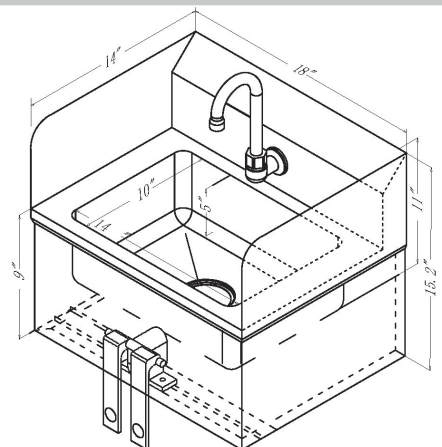

SINKS

SINKS WITH KNEE VALVES

STAINLESS STEEL HAND SINKS WITH KNEE VALVES

Hand sink with faucet. Made of high quality 18 gauge 304 stainless steel. Also available with side splashes.

STAINLESS STEEL HAND SINKS WITH KNEE VALVES

ITEM	DESCRIPTION	BOWL DIMENSIONS (LWH)	NET WEIGHT	GROSS WEIGHT	DIMENSIONS (DWH)	GROSS DIMENSIONS
46319	Hand Sink with Knee Valve Assembly	14" x 10" x 5"	19 lbs.	23 lbs.	14" x 18" x 15.2"	19" x 15" x 15.7"
46512	Hand Sink with Knee Valve Assembly and Side Splashes	14" x 10" x 5"	20 lbs.	23 lbs.	14" x 18" x 15.2"	16" x 18" x 18"
46583	Stainless Steel Hand Sink only for Fabricated knee value Hand Sink					
21123	Knee Valve Assembly					
23332	Knee Valve Assembly and Gooseneck Faucet					
14337	Drain Plug for Stainless Steel Hand Sinks					
28680	Cartridge Valve for items 46319 and 46512 Hand Sinks					

ITEM 46512

OMCAN INC.

Telephone: 1-800-465-0234
Fax: (905) 607-0234
E-mail: sales@omcan.com
Website: www.omcan.com

Follow us to keep up to date with the latest news and offers