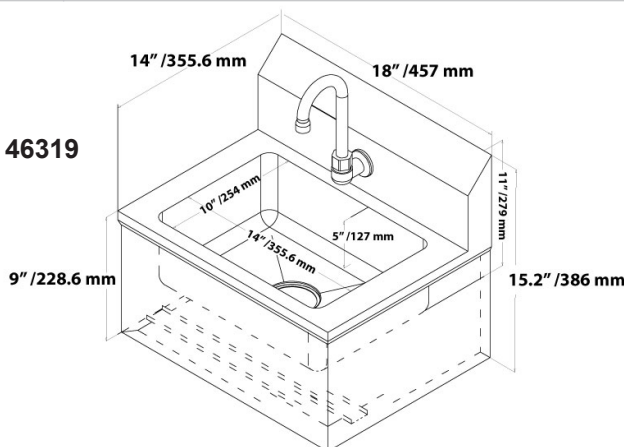

SINKS

SINKS WITH KNEE VALVES

STAINLESS STEEL HAND SINKS WITH KNEE VALVES

Hand sink with faucet. Made of high quality 18 gauge 304 stainless steel. Also available with side splashes.

STAINLESS STEEL HAND SINKS WITH KNEE VALVES

ITEM	DESCRIPTION	BOWL DIMENSIONS (LWH)	NET WEIGHT	GROSS WEIGHT	DIMENSIONS (DWH)	GROSS DIMENSIONS
46319	Hand Sink with Knee Valve Assembly	14" x 10" x 5"	19 lbs.	23 lbs.	14" x 18" x 15.2"	19" x 15" x 15.7"
46512	Hand Sink with Knee Valve Assembly and Side Splashes	14" x 10" x 5"	20 lbs.	23 lbs.	14" x 18" x 15.2"	16" x 18" x 18"
46583	Stainless Steel Hand Sink only for Fabricated knee value Hand Sink					
21123	Knee Valve Assembly					
23332	Knee Valve Assembly and Gooseneck Faucet					
14337	Drain Plug for Stainless Steel Hand Sinks					
28680	Cartridge Valve for items 46319 and 46512 Hand Sinks					

ITEM 46319

OMCAN INC.

Telephone: 1-800-465-0234
Fax: (905) 607-0234
E-mail: sales@omcan.com
Website: www.omcan.com

Follow us to keep up to date with the latest news and offers