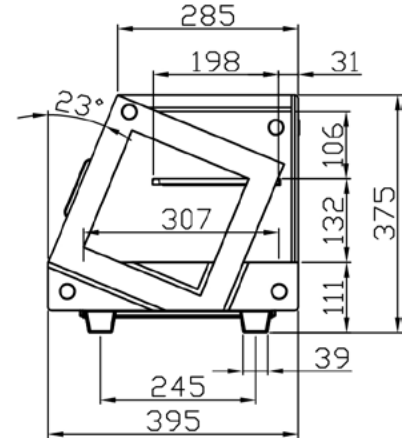

Telephone: 1-800-465-0234

Fax: (905) 607-0234

Email: sales@omcan.com

Website: www.omcan.com

Authorized Dealer

Countertop Square Glass Refrigerated Sushi Showcases

SPECIFICATIONS

Item Number	43492	44393	44394	44395
Model	RS-CN-0044	RS-CN-0064	RS-CN-0084	RS-CN-0104
Capacity	44 L / 1.55 cu. ft.	64 L / 2.26 cu.ft.	84 L / 2.96 cu.ft.	104 L / 3.67 cu.ft.
Power	180W			
Electrical	110V / 60Hz / 1Ph			
Refrigerant	R290			
Current	1.6A			
Temperature Range	0 - 12°C / 32 - 53.6°F			
Relative Humidity	55%			
Max Ambient Temperature	24°C / 75°F			
Injection	35g			
Foaming Agent	Premixed polyols			
Consumption Power	1360W/h	1630W/h	1740W/h	1680W/h
Number of Pans	4 x 1/3 GN	5 x 1/3 GN	6 x 1/3 GN	5 x 1/2 GN
Interior Dimension (WDH)	744 x 360 x 284.5 mm	920 x 360 x 284.5 mm	1096 x 360 x 284.5 mm	1367 x 360 x 284.5 mm
Net Dimensions (WDH)	44.5" x 15.6" x 14.7" 1131 x 395 x 375 mm	51.4" x 15.6" x 14.7" 1307 x 395 x 375 mm	58.4" x 15.6" x 14.7" 1483 x 395 x 375 mm	69" x 15.6" x 14.7" 1754 x 395 x 375 mm
Gross Dimensions (WDH)	46.7" x 18.3" x 16.9" 1187 x 465 x 430 mm	53.7" x 18.3" x 16.9" 1363 x 465 x 430 mm	60.6" x 18.3" x 16.9" 1539 x 465 x 430 mm	71.3" x 18.3" x 16.9" 1810 x 465 x 430 mm
Net Weight	86 lb. / 39 kg	94.8 lb. / 43 kg	103.6 lb. / 47 kg	116.8 lb. / 53 kg
Gross Weight	92.6 lb. / 42 kg	101.4 lb. / 46 kg	110.2 lb. / 50 kg	125.7 lb. / 57 kg

FRONT VIEW

BACK VIEW

Countertop Square Glass Refrigerated Sushi Showcases

TECHNICAL DRAWING

*measurements in diagrams are in mm

X Y

43492	44.5" 1131 mm	29" 744 mm	325	715 	
				4x1/3 GN plate	

44393	51" 1307 mm	36" 920 mm	325	890 	
				5x1/3 GN plate	

44394	58" 1483 mm	43" 1096 mm	325	1065 	
				6x1/3 GN plate	

44395	69" 1754 mm	53" 1367 mm	325	1325 	
				5x1/2 GN plate	