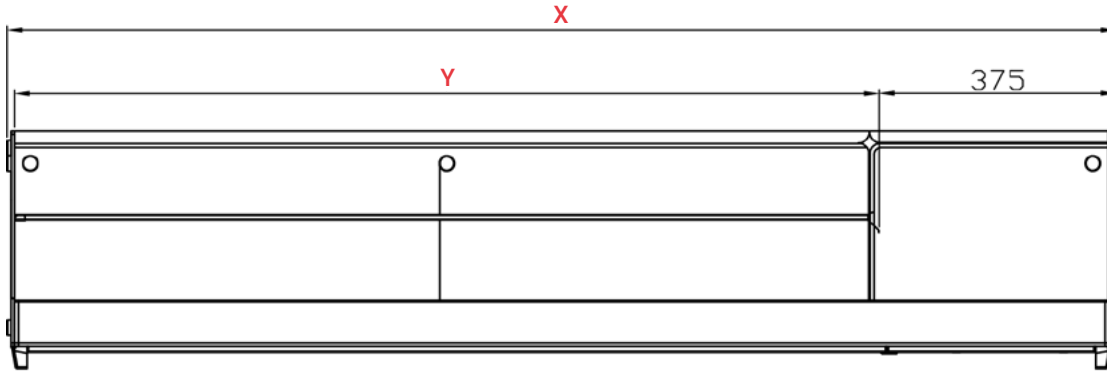

Telephone: 1-800-465-0234

Fax: (905) 607-0234

Email: sales@omcan.com

Website: www.omcan.com

Authorized Dealer

Countertop Square Glass Refrigerated Sushi Showcases

SPECIFICATIONS

Item Number	43492	44393	44394	44395
Model	RS-CN-0044	RS-CN-0064	RS-CN-0084	RS-CN-0104
Capacity	44 L / 1.55 cu. ft.	64 L / 2.26 cu.ft.	84 L / 2.96 cu.ft.	104 L / 3.67 cu.ft.
Power	180W			
Electrical	110V / 60Hz / 1Ph			
Refrigerant	R290			
Current	1.6A			
Temperature Range	0 - 12°C / 32 - 53.6°F			
Relative Humidity	55%			
Max Ambient Temperature	24°C / 75°F			
Injection	35g			
Foaming Agent	Premixed polyols			
Consumption Power	1360W/h	1630W/h	1740W/h	1680W/h
Number of Pans	4 x 1/3 GN	5 x 1/3 GN	6 x 1/3 GN	5 x 1/2 GN
Interior Dimension (WDH)	744 x 360 x 284.5 mm	920 x 360 x 284.5 mm	1096 x 360 x 284.5 mm	1367 x 360 x 284.5 mm
Net Dimensions (WDH)	44.5" x 15.6" x 14.7" 1131 x 395 x 375 mm	51.4" x 15.6" x 14.7" 1307 x 395 x 375 mm	58.4" x 15.6" x 14.7" 1483 x 395 x 375 mm	69" x 15.6" x 14.7" 1754 x 395 x 375 mm
Gross Dimensions (WDH)	46.7" x 18.3" x 16.9" 1187 x 465 x 430 mm	53.7" x 18.3" x 16.9" 1363 x 465 x 430 mm	60.6" x 18.3" x 16.9" 1539 x 465 x 430 mm	71.3" x 18.3" x 16.9" 1810 x 465 x 430 mm
Net Weight	86 lb. / 39 kg	94.8 lb. / 43 kg	103.6 lb. / 47 kg	116.8 lb. / 53 kg
Gross Weight	92.6 lb. / 42 kg	101.4 lb. / 46 kg	110.2 lb. / 50 kg	125.7 lb. / 57 kg

FRONT VIEW

BACK VIEW

Countertop Square Glass Refrigerated Sushi Showcases

TECHNICAL DRAWING

*measurements in diagrams are in mm

X Y

43492	44.5" 1131 mm	29" 744 mm	325	715 	
				4x1/3 GN plate	

44393	51" 1307 mm	36" 920 mm	325	890 	
				5x1/3 GN plate	

44394	58" 1483 mm	43" 1096 mm	325	1065 	
				6x1/3 GN plate	

44395	69" 1754 mm	53" 1367 mm	325	1325 	
				5x1/2 GN plate	