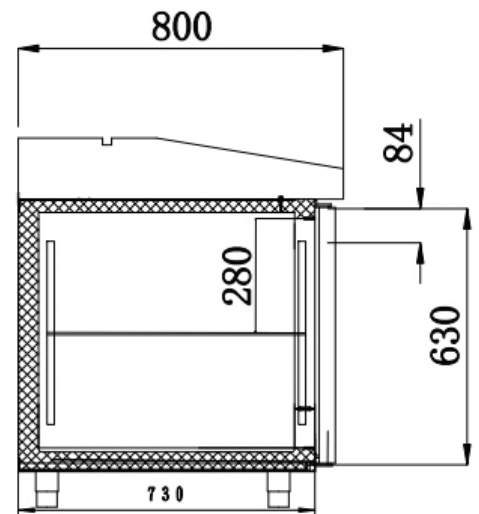

Granite Top Refrigerated Pizza Prep Table

41145 - 80"