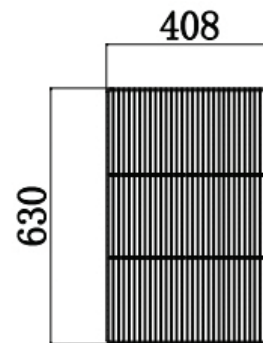

Granite Top Refrigerated Pizza Prep Table

41145 - 80"