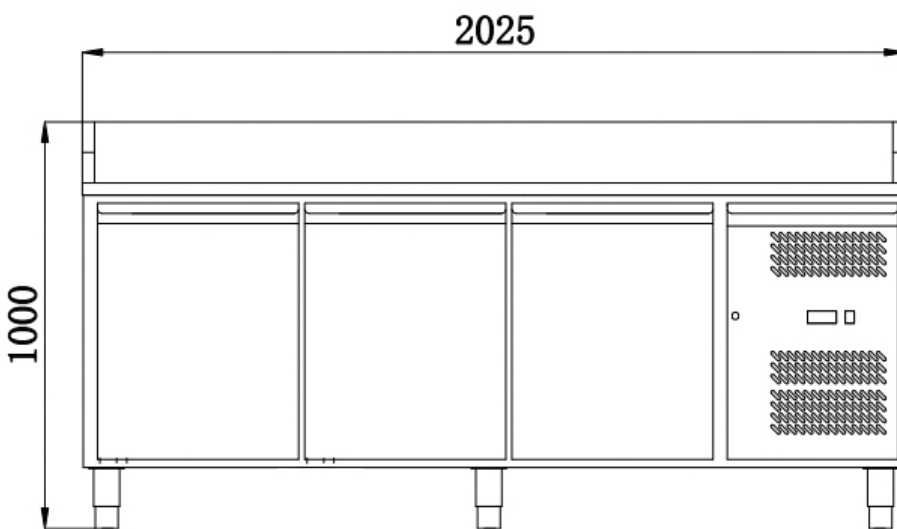

Granite Top Refrigerated Pizza Prep Table

41145 - 80"