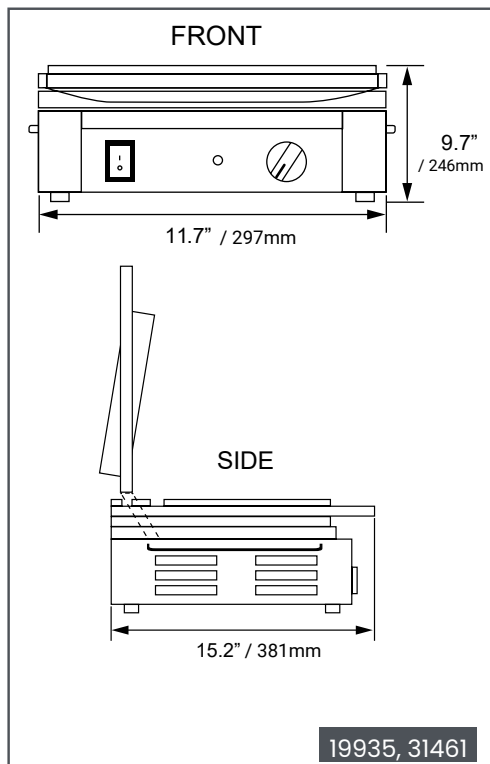

Website: www.omcan.com

Authorized Dealer

21464 / 19935 / 42909 / 42910

31461

TECHNICAL DRAWING

TECHNICAL SPECIFICATION

Features	Smooth Top & Bottom without timer	Grooved Top & Bottom without timer		Smooth Top & Bottom with timer	Grooved Top & Bottom with timer
	Item	21464	19935*	31461	42909
Model	PG-CN-0515-F	PG-CN-0515-R	PG-CN-0515	PG-CN-0515-FT	PG-CN-0515-RT
Grill Surface	10" x 11"	10" x 11"		10" x 11"	10" x 11"
Top Grill Surface	smooth	grooved		smooth	grooved
Bottom Grill Surface	smooth	grooved		smooth	grooved
Thermostat Control	300°C / 572°F	300°C / 572°F		300°C / 572°F	300°C / 572°F
Power	1,800 W	1,800 W	1,500 W	1,800 W	1,800 W
Amps	15 A	15 A	12.5 A	15 A	15 A
Electrical	120V / 60Hz / 1Ph	120V / 60Hz / 1Ph		120V / 60Hz / 1Ph	120V / 60Hz / 1Ph
Net Weight	50 lb. / 22.7 kg.	45 lb. / 20.4 kg.		50 lb. / 22.7 kg.	50 lb. / 22.7 kg.
Net Dimensions	15" x 17" x 11"H (Close)	11.7" x 15" x 9.7"H (Close)		14.6" x 15" x 9.4"H (Close) / 22.5"H (Open)	
Gross Weight	52.8 lb. / 24 kg.	48 lb. / 21.8 kg.		45 lb. / 20.4 kg.	45 lb. / 20.4 kg.
Gross Dimensions	19.25" x 15.75" x 13.75"	19.13" x 15.75" x 13.75"		16" x 20" x 14"	16" x 20" x 13"