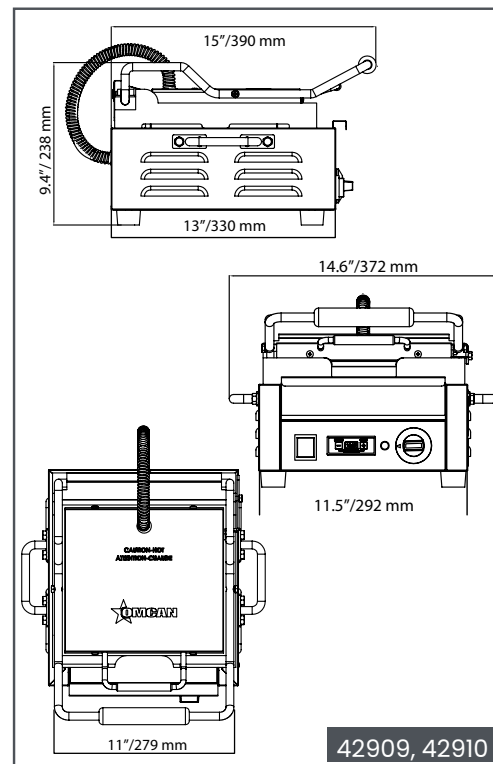

Website: www.omcan.com

Authorized Dealer

21464 / 19935 / 42909 / 42910

31461

TECHNICAL DRAWING

TECHNICAL SPECIFICATION

Features	Smooth Top & Bottom without timer	Grooved Top & Bottom without timer		Smooth Top & Bottom with timer	Grooved Top & Bottom with timer
	Item	21464	19935*	31461	42909
Model	PG-CN-0515-F	PG-CN-0515-R	PG-CN-0515	PG-CN-0515-FT	PG-CN-0515-RT
Grill Surface	10" x 11"	10" x 11"		10" x 11"	10" x 11"
Top Grill Surface	smooth	grooved		smooth	grooved
Bottom Grill Surface	smooth	grooved		smooth	grooved
Thermostat Control	300°C / 572°F	300°C / 572°F		300°C / 572°F	300°C / 572°F
Power	1,800 W	1,800 W	1,500 W	1,800 W	1,800 W
Amps	15 A	15 A	12.5 A	15 A	15 A
Electrical	120V / 60Hz / 1Ph	120V / 60Hz / 1Ph		120V / 60Hz / 1Ph	120V / 60Hz / 1Ph
Net Weight	50 lb. / 22.7 kg.	45 lb. / 20.4 kg.		50 lb. / 22.7 kg.	50 lb. / 22.7 kg.
Net Dimensions	15" x 17" x 11"H (Close)	11.7" x 15" x 9.7"H (Close)		14.6" x 15" x 9.4"H (Close) / 22.5"H (Open)	
Gross Weight	52.8 lb. / 24 kg.	48 lb. / 21.8 kg.		45 lb. / 20.4 kg.	45 lb. / 20.4 kg.
Gross Dimensions	19.25" x 15.75" x 13.75"	19.13" x 15.75" x 13.75"		16" x 20" x 14"	16" x 20" x 13"