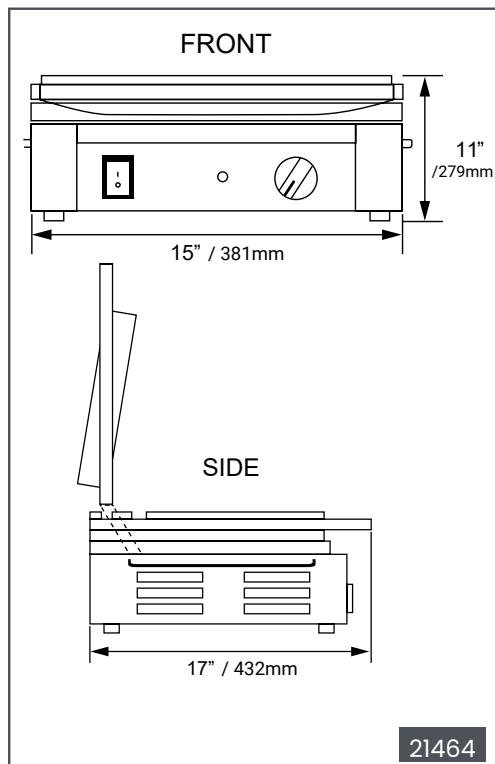

Website: www.omcan.com

Authorized Dealer

21464 / 19935 / 42909 / 42910

31461

TECHNICAL DRAWING

TECHNICAL SPECIFICATION

Features	Smooth Top & Bottom without timer	Grooved Top & Bottom without timer		Smooth Top & Bottom with timer	Grooved Top & Bottom with timer
	Item	21464	19935*	31461	42909
Model	PG-CN-0515-F	PG-CN-0515-R	PG-CN-0515	PG-CN-0515-FT	PG-CN-0515-RT
Grill Surface	10" x 11"	10" x 11"		10" x 11"	10" x 11"
Top Grill Surface	smooth	grooved		smooth	grooved
Bottom Grill Surface	smooth	grooved		smooth	grooved
Thermostat Control	300°C / 572°F	300°C / 572°F		300°C / 572°F	300°C / 572°F
Power	1,800 W	1,800 W	1,500 W	1,800 W	1,800 W
Amps	15 A	15 A	12.5 A	15 A	15 A
Electrical	120V / 60Hz / 1Ph	120V / 60Hz / 1Ph		120V / 60Hz / 1Ph	120V / 60Hz / 1Ph
Net Weight	50 lb. / 22.7 kg.	45 lb. / 20.4 kg.		50 lb. / 22.7 kg.	50 lb. / 22.7 kg.
Net Dimensions	15" x 17" x 11"H (Close)	11.7" x 15" x 9.7"H (Close)		14.6" x 15" x 9.4"H (Close) / 22.5"H (Open)	
Gross Weight	52.8 lb. / 24 kg.	48 lb. / 21.8 kg.		45 lb. / 20.4 kg.	45 lb. / 20.4 kg.
Gross Dimensions	19.25" x 15.75" x 13.75"	19.13" x 15.75" x 13.75"		16" x 20" x 14"	16" x 20" x 13"