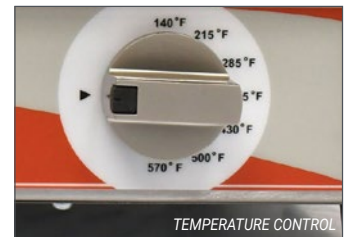

WITH TIMER
ITEMS 42909 & 42910

SMOOTH SURFACE

GROOVED SURFACE

GRILL BRUSH

TEMPERATURE CONTROL

Telephone: 1-800-465-0234

Fax: (905) 607-0234

Email: sales@omcan.com

Website: www.omcan.com

Authorized Dealer

21464 / 19935 / 42909 / 42910

31461

TECHNICAL DRAWING

TECHNICAL SPECIFICATION

Features	Smooth Top & Bottom without timer	Grooved Top & Bottom without timer		Smooth Top & Bottom with timer	Grooved Top & Bottom with timer
	Item	21464	19935*	31461	42909
Model	PG-CN-0515-F	PG-CN-0515-R	PG-CN-0515	PG-CN-0515-FT	PG-CN-0515-RT
Grill Surface	10" x 11"	10" x 11"		10" x 11"	10" x 11"
Top Grill Surface	smooth	grooved		smooth	grooved
Bottom Grill Surface	smooth	grooved		smooth	grooved
Thermostat Control	300°C / 572°F	300°C / 572°F		300°C / 572°F	300°C / 572°F
Power	1,800 W	1,800 W	1,500 W	1,800 W	1,800 W
Amps	15 A	15 A	12.5 A	15 A	15 A
Electrical	120V / 60Hz / 1Ph	120V / 60Hz / 1Ph		120V / 60Hz / 1Ph	120V / 60Hz / 1Ph
Net Weight	50 lb. / 22.7 kg.	45 lb. / 20.4 kg.		50 lb. / 22.7 kg.	50 lb. / 22.7 kg.
Net Dimensions	15" x 17" x 11"H (Close)	11.7" x 15" x 9.7"H (Close)		14.6" x 15" x 9.4"H (Close) / 22.5"H (Open)	
Gross Weight	52.8 lb. / 24 kg.	48 lb. / 21.8 kg.		45 lb. / 20.4 kg.	45 lb. / 20.4 kg.
Gross Dimensions	19.25" x 15.75" x 13.75"	19.13" x 15.75" x 13.75"		16" x 20" x 14"	16" x 20" x 13"