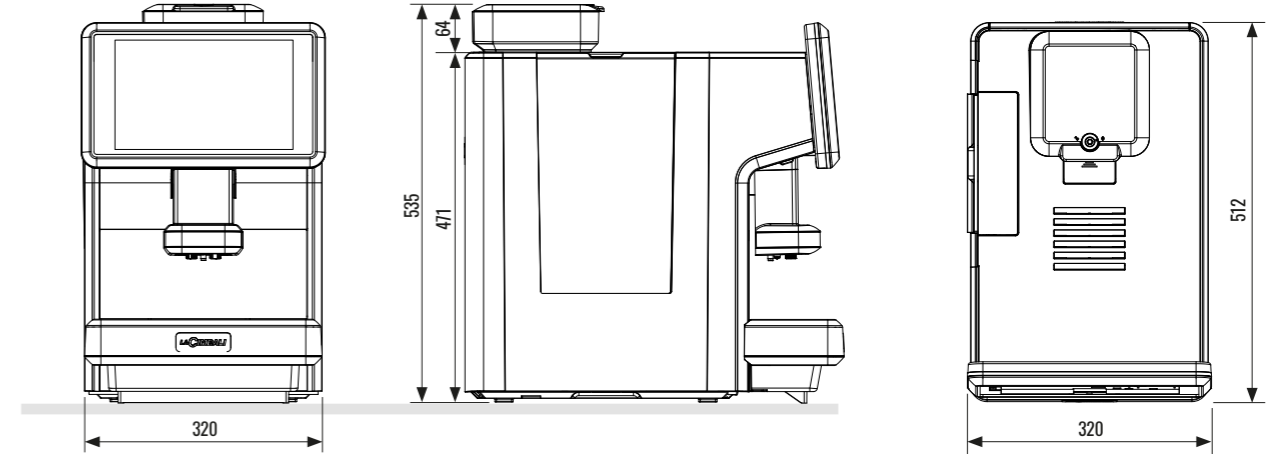

DIMENSIONS

Width x Depth x Height	320 x 512 x 535 mm (2 L) 420 x 512 x 535 mm (8 L)

Weight	19 kg (2 L) - 20,5 kg (8 L)

CONNECTIONS

Power supply	220-240V / 120 V / 100 V

Power	2900 W

Connection to the water main	Optional

Water tank inside	Double solution: 2 L - 8 L

CAPACITY

Recommended cups/day	Up to 80

HOPPERS

Coffee bean hopper	750 g

FEATURES

Added water	Yes

Control panel	10,1" Touch Screen Display

Number of selections	Up to 24	1x4 | 3x6 | 3x7

Coffee spout height (from/to)	85 / 175 mm

Water Pump	Vibration pump

Grounds container capacity	45 pieces (10 g / piece)

Drip tray	1,7 L approx.

THERMAL SYSTEM | SISTEMA TERMICO

Thermoblock	

GRINDERS

Number of grinders	1

Blades	Ceramic

DEK

Grounded dek inlet	Yes

COFFEE GROUP

Coffee group type	Plastic

Min / max dose	Up to 16 g

Coffee washing cycle (type)	Automatic (tablets)

MILK SYSTEM

Milk suction system	Venturi System

Milk washing cycle	Automatic

INTERFACE

Payment system (equipped with MDB Protocol)	Optional

USB	Yes

Telemetry/Wi-Fi	Yes

PERFORMANCE

Espresso (cups/hour) (50 ml)	80 cups

Americano (cups/hour) (240 ml)	75 cups

Cappuccino (cups/hour) (200 ml)	65 cups

Hot water (litres/h - delivery of 500 cc)	30 L

2L