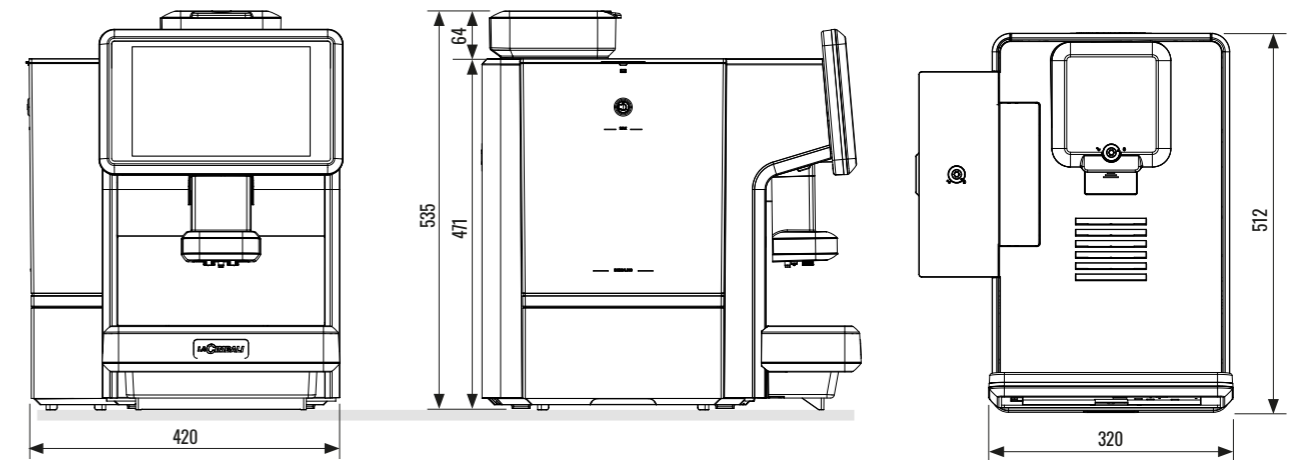

8L

Take a peek in AR by scanning the QR Code
or discover it with LaCimbali Project App