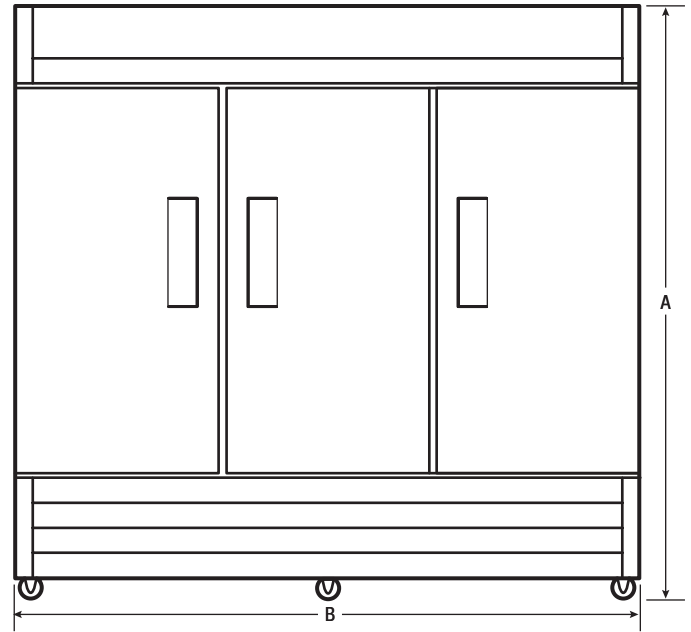

Front View

Plug Type (NEMA)
5-20P

EXTERIOR DIMENSIONS

Height A (Including Casters)	83"
Width B	81"
Overall Depth (Including Door & Handle) C	32"
Cabinet Depth D	29-1/2"
Depth (with Door 90° Open) E	57-1/4"

CERTIFICATIONS AND APPROVALS

Safety Certification	ETL
Sanitation Certification	ETL

POPULAR PARTS

Shelf	5304492224
Shelf Rail	5304492223
Pan Rack Kit	5304500994

USA • 10200 David Taylor Drive • Charlotte, NC 28262 • 1-866-738-1640 • kelvinator.com
CANADA • 5855 Terry Fox Way • Mississauga, ON L5V 3E4

KCBM72RSE 11/15

© 2015 Electrolux Home Products, Inc.

High standards of quality at Electrolux Home Products, Inc. mean we are constantly working to improve our products. We reserve the right to change specifications or discontinue models without notice.