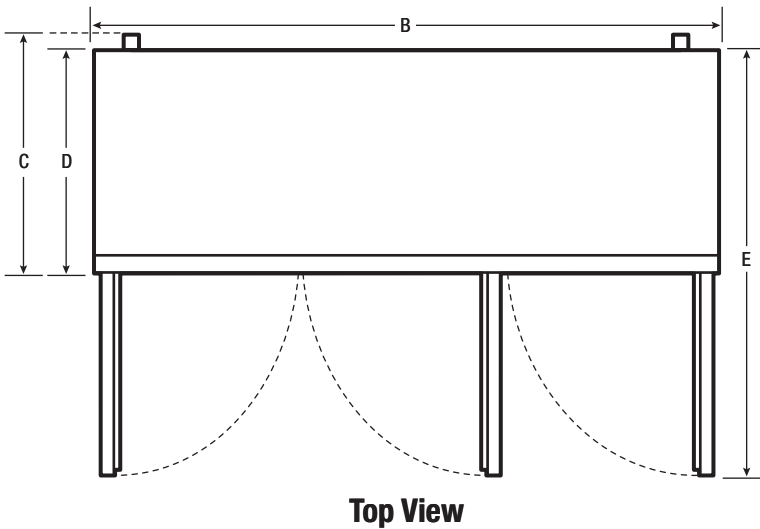

72 CU. FT. REACH-IN REFRIGERATOR

KCBM72RSE

Top View