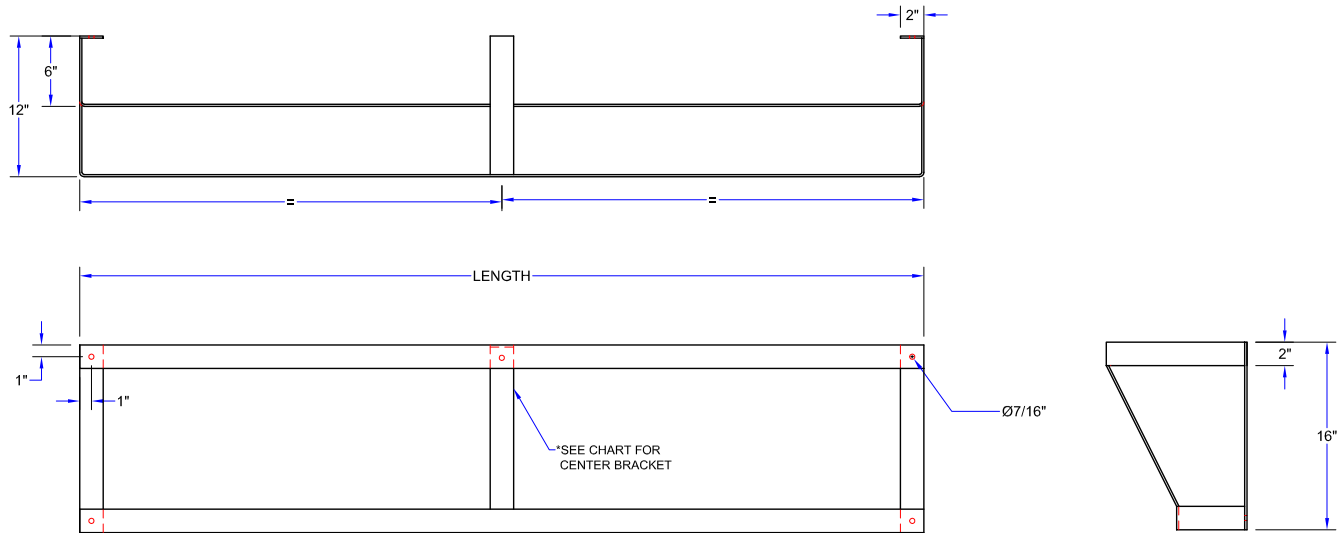

SPECIFICATIONS:

- 3/16"x2" Stainless Steel Flat Bar Construction

CERTIFICATIONS:

PRW21

"PRW2" POT RACK

MODEL	LENGTH	# OF HOOKS	WT. (LBS)
PRW21A	36"	6	20
PRW21	48"	8	22
PRW22	60"	10	29
PRW23	72"	12	35
PRW23A	84"	14	42
PRW24	96"	16	48
PRW24A	108"	18	54
PRW25	120"	20	60
PRW26	132"	22	66
PRW27	144"	24	72

ALL DIMENSIONS ARE TYPICAL. TOLERANCE +/- .500". JOHN BOOS & CO. RESERVES THE RIGHT TO CHANGE SPECIFICATIONS WITHOUT NOTICE.

DETAILED SPECIFICATIONS

"PRW2" POT RACK

MODEL	LENGTH	# OF HOOKS	WT. (LBS)
PRW21A	36"	6	20
PRW21	48"	8	22
PRW22	60"	10	29
PRW23	72"	12	35
PRW23A	84"	14	42
PRW24	96"	16	48
PRW24A	108"	18	54
PRW25	120"	20	60
PRW26	132"	22	66
PRW27	144"	24	72

ALL DIMENSIONS ARE TYPICAL. TOLERANCE +/- .500". JOHN BOOS & CO. RESERVES THE RIGHT TO CHANGE SPECIFICATIONS WITHOUT NOTICE.