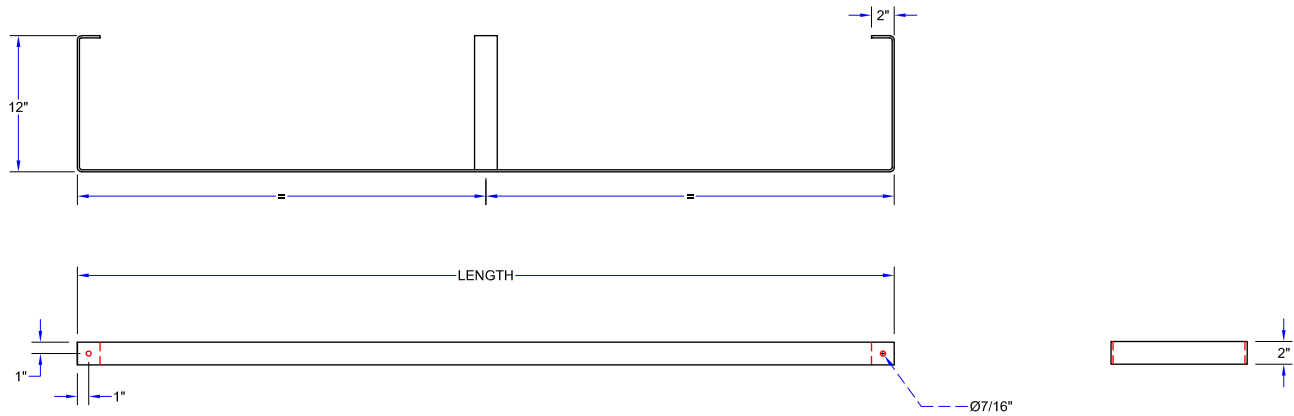

"PRW" POT RACK

Single - Stainless Steel - Wall Mount w/Stainless Steel Hooks

FEATURES:

- Type 300 Stainless Steel
- Hooks (See Table For Quantity Per Size)

SPECIFICATIONS:

- 3/16"x2" Stainless Steel Flat Bar Construction

CERTIFICATIONS:

PRW11

"PRW" POT RACK

MODEL	LENGTH	# OF HOOKS	WT. (LBS)
PRW11A	36"	3	6
PRW11	48"	4	8
PRW12	60"	5	11
PRW13	72"	6	13
PRW13A	84"	7	15
PRW14	96"	8	14
PRW14A	108"	9	19
PRW15	120"	10	21
PRW16	132"	11	22
PRW17	144"	12	24

ALL DIMENSIONS ARE TYPICAL. TOLERANCE +/- .500". JOHN BOOS & CO. RESERVES THE RIGHT TO CHANGE SPECIFICATIONS WITHOUT NOTICE.

DETAILED SPECIFICATIONS

"PRW" POT RACK

SINGLE	LENGTH	# OF HOOKS	WT. (LBS)
PRW11A	36"	3	6
PRW11	48"	4	8
PRW12	60"	5	11
PRW13	72"	6	13
PRW13A	84"	7	15
PRW14	96"	8	14
PRW14A	108"	9	19
PRW15	120"	10	21
PRW16	132"	11	22
PRW17	144"	12	24

ALL DIMENSIONS ARE TYPICAL. TOLERANCE +/- .500". JOHN BOOS & CO. RESERVES THE RIGHT TO CHANGE SPECIFICATIONS WITHOUT NOTICE.