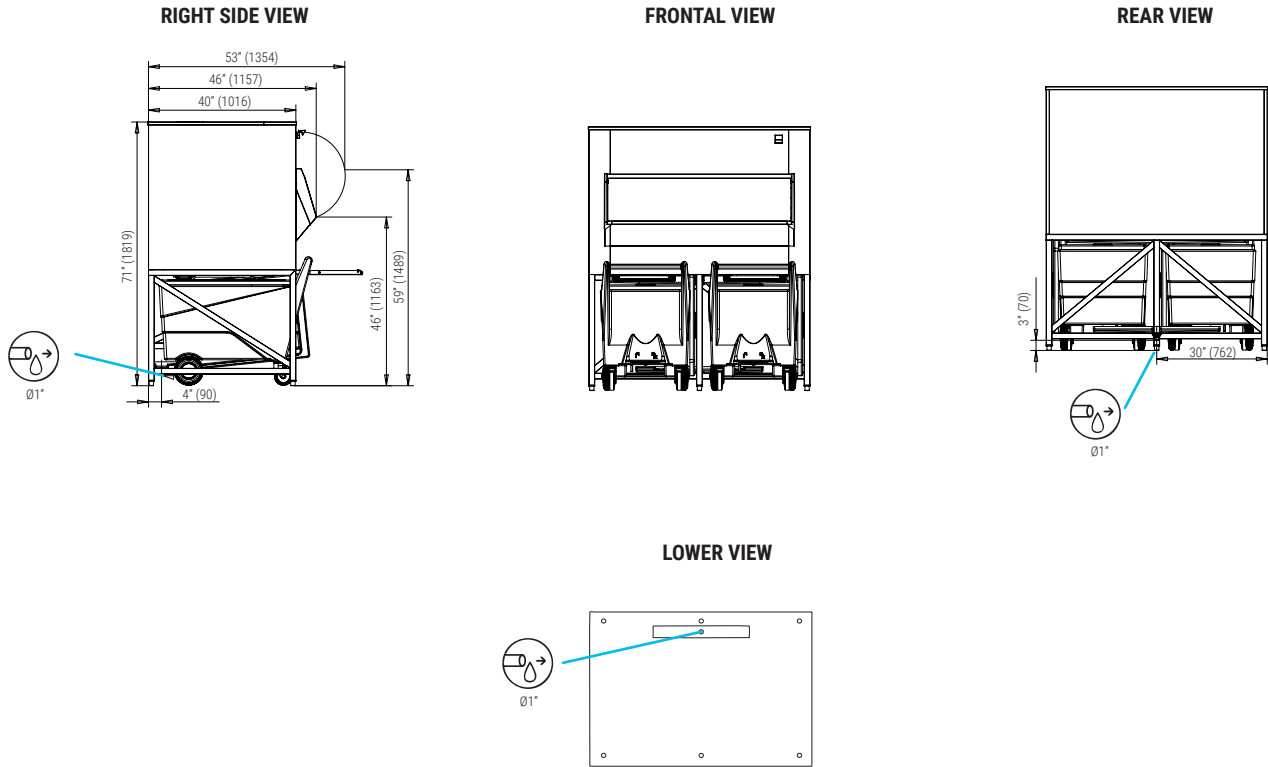

ICE TRANSPORT SYSTEM SCD 1400

2 YEARS
WARRANTY
PARTS & LABOR

ICE BIN WITH CARTS FOR MODULAR MACHINE

FEATURES

- ▶ ICE BIN CAPACITY OF 1360,25 LBS + 247 LBS/CART
- ▶ AISI 304 STAINLESS STEEL CONSTRUCTION
- ▶ HARD SANITARY POLYETHYLENE ONE PIECE LINER, RESISTANT TO BLOWS, AND SCRATCHES
- ▶ EASY CLEANING DESIGN®: SEAMLESS ONE-PIECE ONE PIECE LINER WITH ROUNDED CORNERS, AVOIDING POSSIBLE DIRTY POINTS AND FACILITATING CLEANING
- ▶ DRAINAGE SYSTEM THAT COLLECTS AND DRIVES THE WATER TO THE DRAIN KEEPING THE BIN AND FLOOR CLEAN & DRY
- ▶ LARGE CAPACITY EASY CART®, UP TO 247 LBS OF ICE (154,3 LBS WITH BUCKETS); ERGONOMIC, EASY TO MOVE WITH LITTLE EFFORT
- ▶ EASY CART® HAS A BRAKING AND DRAINAGE SYSTEM
- ▶ EASY CART® IS MADE OF SANITARY POLYETHYLENE, SMOOTH SURFACE TO FACILITATE CLEANING. IT INCLUDES A COVER TO PREVENT DIRT TO CONTAMINATE THE ICE
- ▶ BASKETS FOR DISTRIBUTING ICE QUICKLY AND EFFORTLESSLY CAN BE INCLUDED (ACCESSORY)

1/2 IQ1300 R

IQ2700 R

TECHNICAL SCHEME

BIN SCD-1400

* All dimensions in inches (and mm)

ACCESSORIES

INCLUDED

4 HEIGHT ADJUSTABLE LEG KIT

SCOOP

DRAINAGE ELBOW

NOT INCLUDED

ADAPTER PLATES

	APPLICATION Bin capacity	AHRI Bin capacity	Cart capacity	Total capacity				
	 (lbs)	 (lbs)	 (lbs)	 (lbs)	 (in)	 (lbs)	 (in)	 (lbs)
BIN SCD-1400	1,360.25	1,089	247	1607	Width 60" Depth 40" Height 72"	352.7	Width 64" Depth 49" Height 87"	562