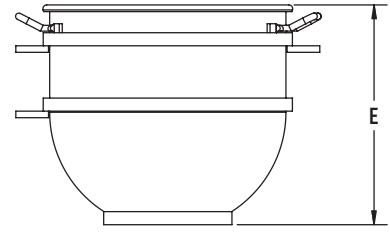

LEGACY+ MIXER ACCESSORIES

Bowls

	Bowl	Weight (lbs.)	Bowl Size	Mixer	Dimensions (inches)				
					A	B	C	D	E
STANDARD	BOWL-HL12	8.3	12 QT	HL120	15.12	14.25	13.26	10.75	11.50
	BOWL-HL20P	9	20 QT	HL200	16.38	14.25	14.24	12.56	11.50
	BOWL-HL30	18	30 QT	HL300	19.42	16.75	16.03	14.16	13.44
	BOWL-HL40	20	40 QT	HL400	19.42	16.75	16.03	14.16	16.57
	BOWL-HL60	42	60 QT	HL600, HL662	23.37	22.00	20.05	17.94	16.81
STEPDOWN	BOWL-HL12	8.3	12 QT	HL200	15.12	14.25	13.26	10.75	11.50
	BOWL-HL4320	16	20 QT	HL300, HL400	17.85	16.75	15.21	12.52	12.28
	BOWL-HL30	18	30 QT	HL400	19.42	16.75	16.03	14.16	13.44
	BOWL-HL640	36	40 QT	HL600, HL662	23.50	21.99	18.94	15.88	15.63

	Bowl	Weight (lbs.)	Bowl Size	Mixer	Dimensions (inches)					
					A	B	C	D	E	F
STANDARD	BOWL-HL80	55	80 QT	HL800	26.61	27.60	23.44	19.94	29.00	18.38
	BOWL-HL140	75	140 QT	HL1400	29.43	27.54	24.76	22.50	29.00	25.1
STEPDOWN	BOWL-HL1484	42	40 QT	HL800, HL1400	21.05	27.50	21.38	15.88	29.00	15.63
	BOWL-HL1486	48	60 QT	HL800, HL1400	23.39	27.50	22.41	17.94	29.25	16.81
	BOWL-HL80	55	80 QT	HL1400	26.61	27.60	23.44	19.94	29.00	18.38

All bowls are made of 304 stainless steel.

Stepdown bowls are smaller bowls used on larger machines. Smaller batches of product may not mix properly if mixed in a bowl that is too large, so using a stepdown bowl increases the versatility of the mixer and the types of product able to be mixed.