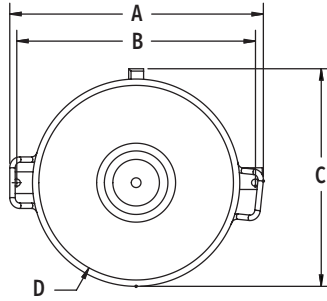

LEGACY+ MIXER ACCESSORIES

Bowls

	Bowl	Weight (lbs.)	Bowl Size	Mixer	Dimensions (inches)				
					A	B	C	D	E
STANDARD	BOWL-HL12	8.3	12 QT	HL120	15.12	14.25	13.26	10.75	11.50
	BOWL-HL20P	9	20 QT	HL200	16.38	14.25	14.24	12.56	11.50
	BOWL-HL30	18	30 QT	HL300	19.42	16.75	16.03	14.16	13.44
	BOWL-HL40	20	40 QT	HL400	19.42	16.75	16.03	14.16	16.57
	BOWL-HL60	42	60 QT	HL600, HL662	23.37	22.00	20.05	17.94	16.81
STEPDOWN	BOWL-HL12	8.3	12 QT	HL200	15.12	14.25	13.26	10.75	11.50
	BOWL-HL4320	16	20 QT	HL300, HL400	17.85	16.75	15.21	12.52	12.28
	BOWL-HL30	18	30 QT	HL400	19.42	16.75	16.03	14.16	13.44
	BOWL-HL640	36	40 QT	HL600, HL662	23.50	21.99	18.94	15.88	15.63

	Bowl	Weight (lbs.)	Bowl Size	Mixer	Dimensions (inches)					
					A	B	C	D	E	F
STANDARD	BOWL-HL80	55	80 QT	HL800	26.61	27.60	23.44	19.94	29.00	18.38
	BOWL-HL140	75	140 QT	HL1400	29.43	27.54	24.76	22.50	29.00	25.1
STEPDOWN	BOWL-HL1484	42	40 QT	HL800, HL1400	21.05	27.50	21.38	15.88	29.00	15.63
	BOWL-HL1486	48	60 QT	HL800, HL1400	23.39	27.50	22.41	17.94	29.25	16.81
	BOWL-HL80	55	80 QT	HL1400	26.61	27.60	23.44	19.94	29.00	18.38

All bowls are made of 304 stainless steel.

Stepdown bowls are smaller bowls used on larger machines. Smaller batches of product may not mix properly if mixed in a bowl that is too large, so using a stepdown bowl increases the versatility of the mixer and the types of product able to be mixed.