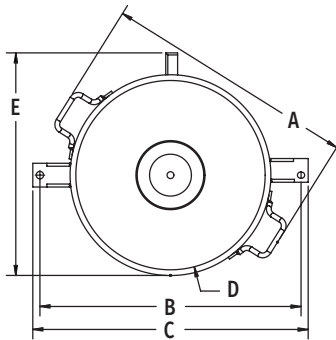

LEGACY+ MIXER ACCESSORIES

Bowls

	Bowl	Weight (lbs.)	Bowl Size	Mixer	Dimensions (inches)				
					A	B	C	D	E
STANDARD	BOWL-HL12	8.3	12 QT	HL120	15.12	14.25	13.26	10.75	11.50
	BOWL-HL20P	9	20 QT	HL200	16.38	14.25	14.24	12.56	11.50
	BOWL-HL30	18	30 QT	HL300	19.42	16.75	16.03	14.16	13.44
	BOWL-HL40	20	40 QT	HL400	19.42	16.75	16.03	14.16	16.57
	BOWL-HL60	42	60 QT	HL600, HL662	23.37	22.00	20.05	17.94	16.81
STEPDOWN	BOWL-HL12	8.3	12 QT	HL200	15.12	14.25	13.26	10.75	11.50
	BOWL-HL4320	16	20 QT	HL300, HL400	17.85	16.75	15.21	12.52	12.28
	BOWL-HL30	18	30 QT	HL400	19.42	16.75	16.03	14.16	13.44
	BOWL-HL640	36	40 QT	HL600, HL662	23.50	21.99	18.94	15.88	15.63

	Bowl	Weight (lbs.)	Bowl Size	Mixer	Dimensions (inches)					
					A	B	C	D	E	F
STANDARD	BOWL-HL80	55	80 QT	HL800	26.61	27.60	23.44	19.94	29.00	18.38
	BOWL-HL140	75	140 QT	HL1400	29.43	27.54	24.76	22.50	29.00	25.1
STEPDOWN	BOWL-HL1484	42	40 QT	HL800, HL1400	21.05	27.50	21.38	15.88	29.00	15.63
	BOWL-HL1486	48	60 QT	HL800, HL1400	23.39	27.50	22.41	17.94	29.25	16.81
	BOWL-HL80	55	80 QT	HL1400	26.61	27.60	23.44	19.94	29.00	18.38

All bowls are made of 304 stainless steel.

Stepdown bowls are smaller bowls used on larger machines. Smaller batches of product may not mix properly if mixed in a bowl that is too large, so using a stepdown bowl increases the versatility of the mixer and the types of product able to be mixed.