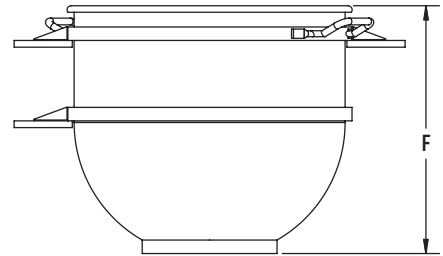

LEGACY+ MIXER ACCESSORIES

Bowls

	Bowl	Weight (lbs.)	Bowl Size	Mixer	Dimensions (inches)				
					A	B	C	D	E
STANDARD	BOWL-HL12	8.3	12 QT	HL120	15.12	14.25	13.26	10.75	11.50
	BOWL-HL20P	9	20 QT	HL200	16.38	14.25	14.24	12.56	11.50
	BOWL-HL30	18	30 QT	HL300	19.42	16.75	16.03	14.16	13.44
	BOWL-HL40	20	40 QT	HL400	19.42	16.75	16.03	14.16	16.57
	BOWL-HL60	42	60 QT	HL600, HL662	23.37	22.00	20.05	17.94	16.81
STEPDOWN	BOWL-HL12	8.3	12 QT	HL200	15.12	14.25	13.26	10.75	11.50
	BOWL-HL4320	16	20 QT	HL300, HL400	17.85	16.75	15.21	12.52	12.28
	BOWL-HL30	18	30 QT	HL400	19.42	16.75	16.03	14.16	13.44
	BOWL-HL640	36	40 QT	HL600, HL662	23.50	21.99	18.94	15.88	15.63

	Bowl	Weight (lbs.)	Bowl Size	Mixer	Dimensions (inches)					
					A	B	C	D	E	F
STANDARD	BOWL-HL80	55	80 QT	HL800	26.61	27.60	23.44	19.94	29.00	18.38
	BOWL-HL140	75	140 QT	HL1400	29.43	27.54	24.76	22.50	29.00	25.1
STEPDOWN	BOWL-HL1484	42	40 QT	HL800, HL1400	21.05	27.50	21.38	15.88	29.00	15.63
	BOWL-HL1486	48	60 QT	HL800, HL1400	23.39	27.50	22.41	17.94	29.25	16.81
	BOWL-HL80	55	80 QT	HL1400	26.61	27.60	23.44	19.94	29.00	18.38

All bowls are made of 304 stainless steel.

Stepdown bowls are smaller bowls used on larger machines. Smaller batches of product may not mix properly if mixed in a bowl that is too large, so using a stepdown bowl increases the versatility of the mixer and the types of product able to be mixed.