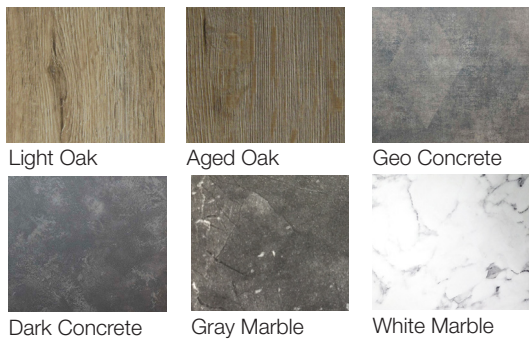

Features & Benefits Warranty: 2 Yrs.

- UV and weather resistant
- Most realistic wood and mineral decor in the industry
- Sold with rails already affixed to base for easy assembly
- Compatible with Gamma and X-One bases
- Won't scratch, fade or warp

Now you can bring the beauty of Vanguard indoor tabletops to your outdoor foodservice installations. These specially made tabletops are built to stand up to humidity, weather extremes, and harsh UV rays. They are easy to clean and come with rails for easy installation.