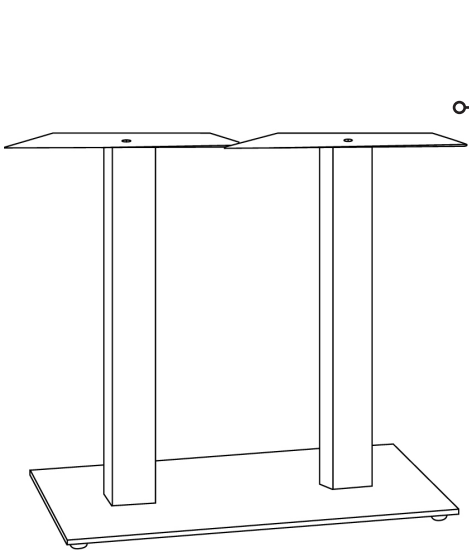

# Gamma Base Lateral 16" x 28"

Length: 16"  
Width: 28"  
Height: 27.5"  
Weight:

## Product Specifications

Product Description	Reference Number	Color	UPC Code 014306	Weight Each (lbs.)	Master Pack	Master Pack Volume (cu. ft)
Gamma Base Lateral 16" x 28"	US505017	Black	932019	62.79	1	1.02
	US505009	Silver Gray	932026	62.79	1	1.02

# Gamma Base Lateral 16"x 28"

Spare Parts

Hardware Kit USSP0277

Leg Leveler USSP0247

Reference	Description
USSP0247	LEG LEVELER GAMMA/BETA BASE (ea)
USSP0277	HARDWARE KIT GAMMA/BETA BASE

Length: 16"  
 Width: 28"  
 Height: 39"  
 Weight: -

# Gamma Base Lateral Bar 16" x 28"