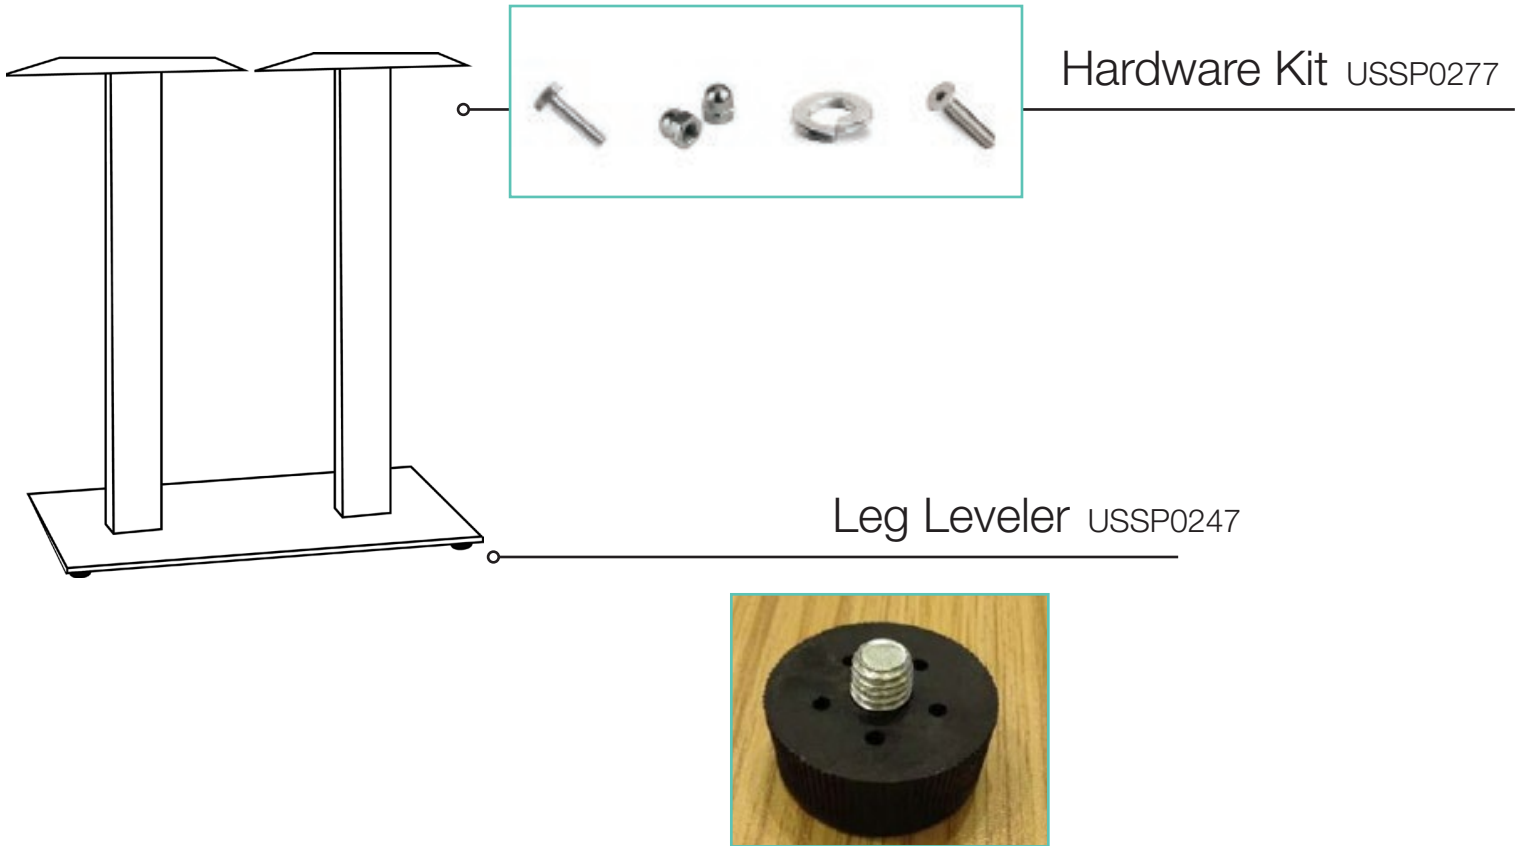

# Gamma Base Lateral 16"x 28"

Spare Parts

Hardware Kit USSP0277

Leg Leveler USSP0247

Reference	Description
USSP0247	LEG LEVELER GAMMA/BETA BASE (ea)
USSP0277	HARDWARE KIT GAMMA/BETA BASE

Length: 16"  
 Width: 28"  
 Height: 39"  
 Weight: -

## Product Specifications

Product Description	Reference Number	Color	UPC Code 014306	Weight Each (lbs.)	Master Pack	Master Pack Volume (cu. ft)
Gamma Base Lateral Bar Height 16" x 28"	US506017	Black	939056	67.89	1	1.22
	US506009	Silver Gray	939063	67.89	1	1.22

# Gamma Base Lateral Bar 16"x 28"

Spare Parts

Reference	Description
USSP0247	LEG LEVELER GAMMA/BETA BASE (ea)
USSP0277	HARDWARE KIT GAMMA/BETA BASE