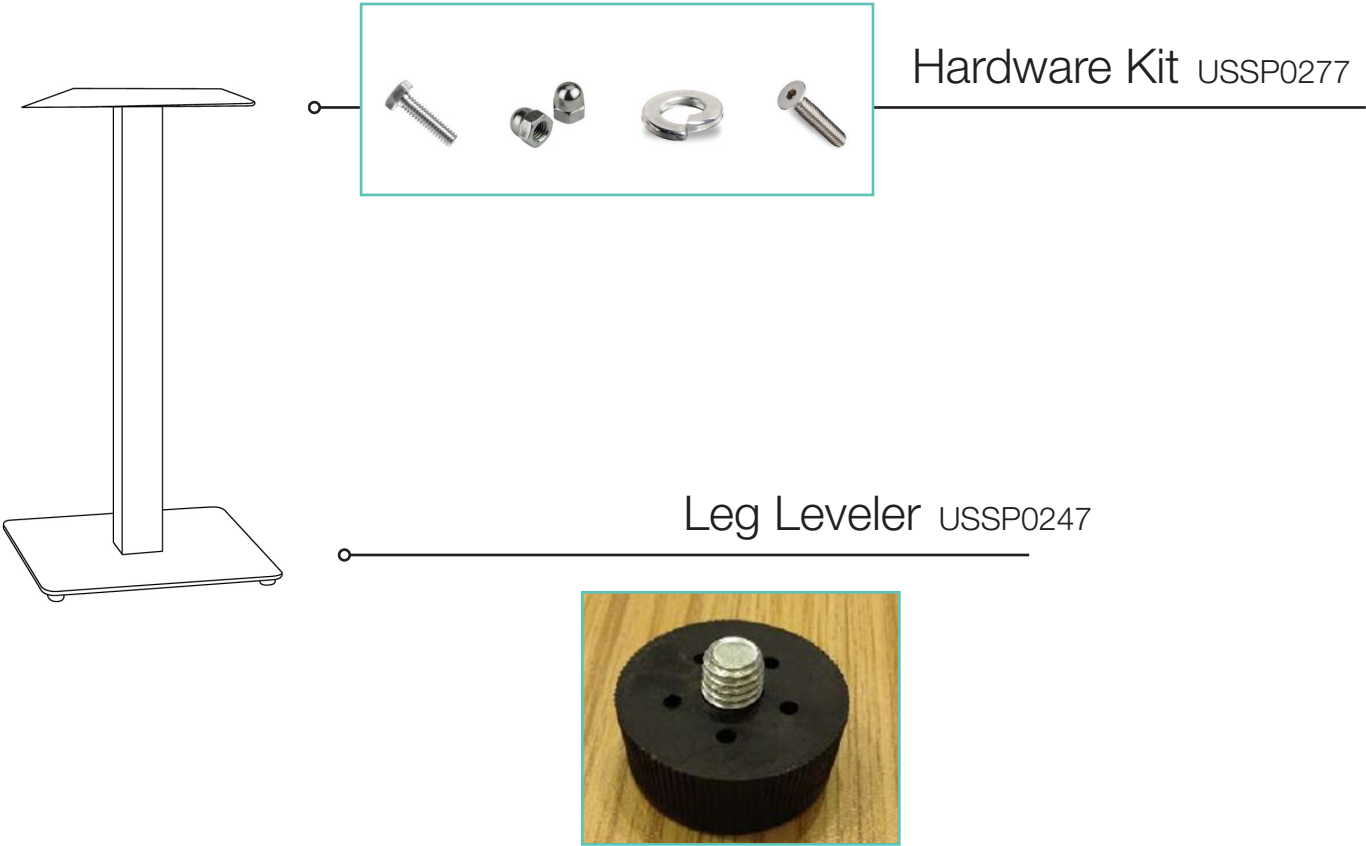

## Product Specifications

Product Description	Reference Number	Color	UPC Code 014306	Weight Each (lbs.)	Master Pack	Master Pack Volume (cu. ft)
Gamma Base Bar Height 18" x 18"	US507017	Black	932033	41.71	1	0.75
	US507009	Silver Gray	932040	41.71	1	0.75

# Gamma Base Bar Height 18"x18"

Spare Parts

Reference	Description
USSP0247	LEG LEVELER GAMMA/BETA BASE (ea)
USSP0277	HARDWARE KIT GAMMA/BETA BASE