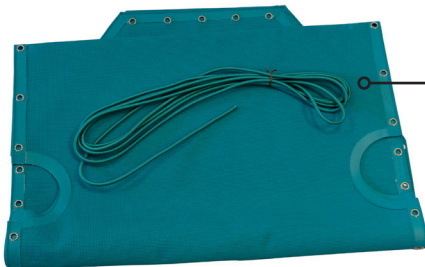

Nautical Pro, Nautical, Catalina, Marina Rep. Slings

Features & Benefits

Warranty: 3 Yrs.

- Supreme comfort of a firm, breathable and supportive commercial grade sling.
- Vinyl coated polyester fabric for strength and color-fastness. Twice the fabric weight of any other sling chaise.
- Easy to replace sling fabric for repair or refurbishment.
- Sanitized® mesh sling for mildew resistance.
- “Memory” sling and resin frame assembly by elastic cordage for excellent recovery and shape retention.
- Naturally impervious to salt air and most common stains. Cleans easily with a solution of mild liquid detergent (please refer to our cleaning instructions.)

Spare Parts