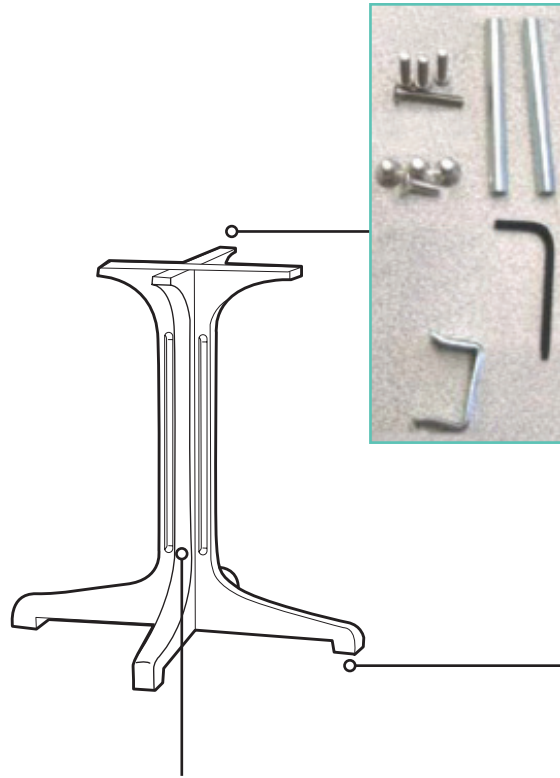

Alpha Resin Base Small

Height: 28"
 Width: 26"
 Depth: 26"
 Weight: 10.8 lbs

Product Specifications

Product Description	Reference Number	Color	UPC Code 014306	Weight Each (lbs.)	Master Pack	Master Pack Volume (cu. ft)
Alpha Resin Base Small	55631804	White	708270	13.00	1	1.79
	55631802	Charcoal	116211	13.00	1	1.79
	55631837	Bronze	128139	13.00	1	1.79
	55631878	Amazon Green	708225	13.00	1	1.79
	55631181	Taupe	918341	13.00	1	1.79
	55631808	Teakwood	131559	13.00	1	1.79

Features & Benefits Warranty: 2 Yrs.

- Specifically designed for indoor/outdoor hospitality food service use.
- Heavy duty four-prong resin base for all Grosfillex 24" Square, 30" Round, and 24" x 32" molded melamine tabletops.
- One adjustable leg leveler balances table on uneven surfaces.
- Made of 100% prime resin, a material impervious to moisture, salt air, chlorine, and most common food stains.
- Anti-skid glides for extra stability and resistant to wear.
- Available in five colors to custom design your Grosfillex table with full table top complements.

Alpha Resin Base Small

Spare Parts

Hardware Kit USSP0071 & USSP0072

Footpad Set USSP0318 & USSP0319

Center Tube USSP0070

Reference	Description
USSP0318	FOOTPAD SET WHITE (3 FIXED/1 ADJ)
USSP0319	FOODPAD SET BLACK (3 FIXED/1 ADJ)
USSP0070	1000 (ALPHA) BASE CENTER TUBE WHITE
USSP0071	HARDWARE KIT ALPHA SMALL WHITE
USSP0072	HARDWARE KIT ALPHA SMALL BLACK

Alpha Resin Base Large

Height: 28"
Width: 31.5"
Depth: 31.5"
Weight: 12.7 lbs

Product Specifications

Product Description	Reference Number	Color	UPC Code 014306	Weight Each (lbs.)	Master Pack	Master Pack Volume (cu. ft)
Alpha Resin Base Large	US624202	Charcoal	116228	16.00	1	2.78
	US623204	White	700007	16.00	1	2.78
	US624237	Bronze	128122	16.00	1	2.78
	US624278	Amazon Green	708058	16.00	1	2.78
	US624181	French Taupe	918358	16.00	1	2.78