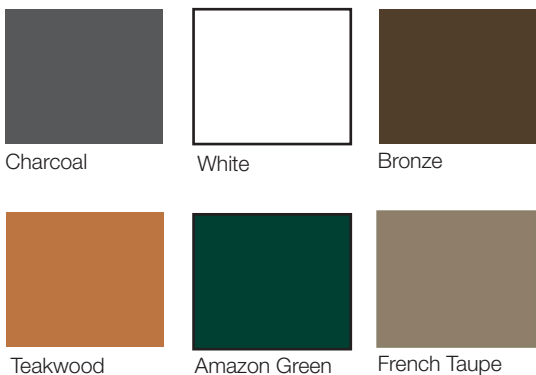

Features & Benefits Warranty: 2 Yrs.

- Specifically designed for indoor/outdoor hospitality food service use.
- Heavy duty four-prong resin base for all Grosfillex 24" Square, 30" Round, and 24" x 32" molded melamine tabletops.
- One adjustable leg leveler balances table on uneven surfaces.
- Made of 100% prime resin, a material impervious to moisture, salt air, chlorine, and most common food stains.
- Anti-skid glides for extra stability and resistant to wear.
- Available in five colors to custom design your Grosfillex table with full table top complements.