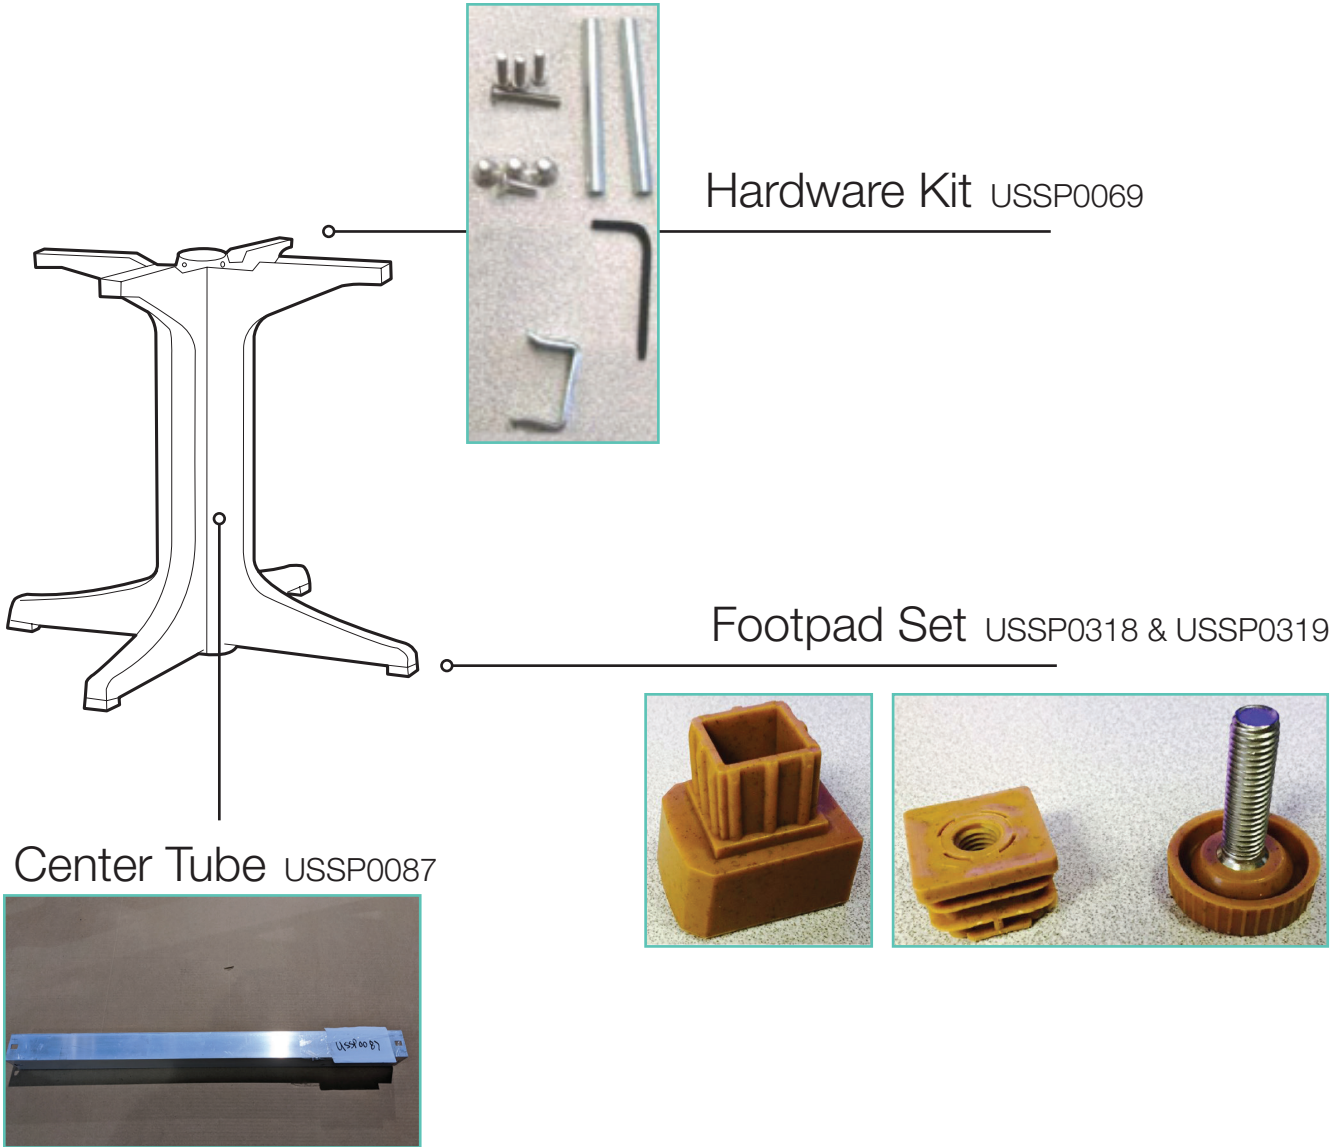

Features & Benefits Warranty: 2 Yrs.

- Specifically designed for indoor/outdoor hospitality food service use.
- Heavy duty four-prong resin base for all Grosfillex 24" Square, 30" Round, and 24" x 32" molded melamine tabletops.
- One adjustable leg leveler balances table on uneven surfaces.
- Made of 100% prime resin, a material impervious to moisture, salt air, chlorine, and most common food stains.
- Anti-skid glides for extra stability and resistant to wear.
- Available in five colors to custom design your Grosfillex table with full table top complements.

Features & Benefits

Warranty: 2 Yrs.

- Specifically designed for indoor/outdoor hospitality food service use.
- Heavy duty four-prong resin base for all Grosfillex tables sizes 32", 36", 42" and 48" x 32".
- One adjustable leg leveler balances table on uneven surfaces.
- Made of 100% prime resin, a material impervious to moisture, salt air, chlorine, and most common food stains.
- Base accommodates fits all Grosfillex 1 1/2" umbrella poles - no need for an umbrella base!
- Anti-skid glides for extra stability and resistant to wear.
- Available in six colors to custom design your Grosfillex table with full table top complements.

Reference	Description
USSP0318	ALPHA SM/LG FOOTPAD SET WHITE (3 FIXED/1 ADJ)
USSP0319	ALPHA SM/LG FOOTPAD SET BLACK (3 FIXED/1 ADJ)
USSP0087	CENTER TUBE 2000 BASE
USSP0069	HARDWARE KIT ALPHA LARGE