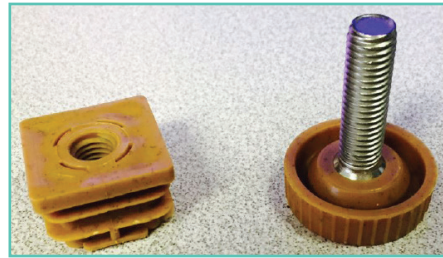

Features & Benefits Warranty: 2 Yrs.

- Specifically designed for indoor/outdoor hospitality food service use.
- Heavy duty four-prong resin base for all Grosfillex 24" Square, 30" Round, and 24" x 32" molded melamine tabletops.
- One adjustable leg leveler balances table on uneven surfaces.
- Made of 100% prime resin, a material impervious to moisture, salt air, chlorine, and most common food stains.
- Anti-skid glides for extra stability and resistant to wear.
- Available in five colors to custom design your Grosfillex table with full table top complements.

Alpha Resin Base Small

Spare Parts

Hardware Kit USSP0071 & USSP0072

Footpad Set USSP0318 & USSP0319

Center Tube USSP0070

Reference	Description
USSP0318	FOOTPAD SET WHITE (3 FIXED/1 ADJ)
USSP0319	FOODPAD SET BLACK (3 FIXED/1 ADJ)
USSP0070	1000 (ALPHA) BASE CENTER TUBE WHITE
USSP0071	HARDWARE KIT ALPHA SMALL WHITE
USSP0072	HARDWARE KIT ALPHA SMALL BLACK

Alpha Resin Base Large

Height: 28"
Width: 31.5"
Depth: 31.5"
Weight: 12.7 lbs

Product Specifications

Product Description	Reference Number	Color	UPC Code 014306	Weight Each (lbs.)	Master Pack	Master Pack Volume (cu. ft)
Alpha Resin Base Large	US624202	Charcoal	116228	16.00	1	2.78
	US623204	White	700007	16.00	1	2.78
	US624237	Bronze	128122	16.00	1	2.78
	US624278	Amazon Green	708058	16.00	1	2.78
	US624181	French Taupe	918358	16.00	1	2.78