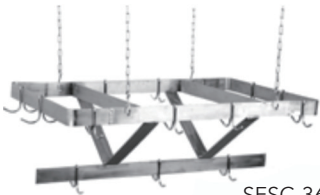

Equipment for the Foodservice Industry

value + quality + service

Pot Racks

Pot Racks

Features

SESC-36

CEILING MOUNTED

Features:

- Made with Type 430 stainless steel
- Ceiling suspension w/ chain hangers
- Optional stainless steel flat bar in lieu of chain available
- 24" long chain hangers are plated

SESW-24

WALL MOUNTED

Features:

- Made with Type 430 stainless steel
- Secured to wall by means of bolts through welded brackets
- (Mounting hardware not provided)

SEPS-12-36

SHELF/ WALL MOUNTED

Features:

- Made with type 430 stainless steel
- A dual purpose unit for shelf & utensil storage

Product Information:

- Welded stainless steel units are polished and blended to a satin finish. All units come with 18 pot hooks. stainless steel flat bar (to support hooks) is 2" X 1/4"
- Additional pot hooks can be purchased, Product # SES-H
- Specifications subject to change without notice.