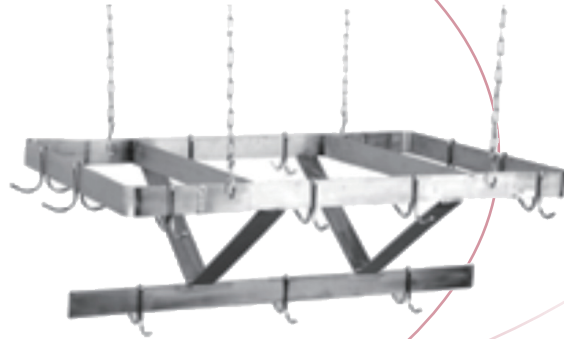

Equipment for the Foodservice Industry

value + quality + service

Pot Racks

Pot Racks

Features

SESC-36

CEILING MOUNTED

Features:

- Made with Type 430 stainless steel
- Ceiling suspension w/ chain hangers
- Optional stainless steel flat bar in lieu of chain available
- 24" long chain hangers are plated

SESW-24

WALL MOUNTED

Features:

- Made with Type 430 stainless steel
- Secured to wall by means of bolts through welded brackets
- (Mounting hardware not provided)

SEPS-12-36

SHELF/ WALL MOUNTED

Features:

- Made with type 430 stainless steel
- A dual purpose unit for shelf & utensil storage

Pot Racks

Specifications

STAINLESS STEEL POT RACKS - CEILING MOUNTED

Product #	Shelf Width	Quantity in Box	Shipping Dimensions			Weight (lbs)
			L"	W"	H"	
SESC-36	36	1	38	14	24	26
SESC-48	48	1	50	14	24	31
SESC-60	60	1	62	14	24	35
SESC-72	72	1	74	14	24	39
SESC-84	84	1	86	14	24	49
SESC-96	96	1	98	14	24	54