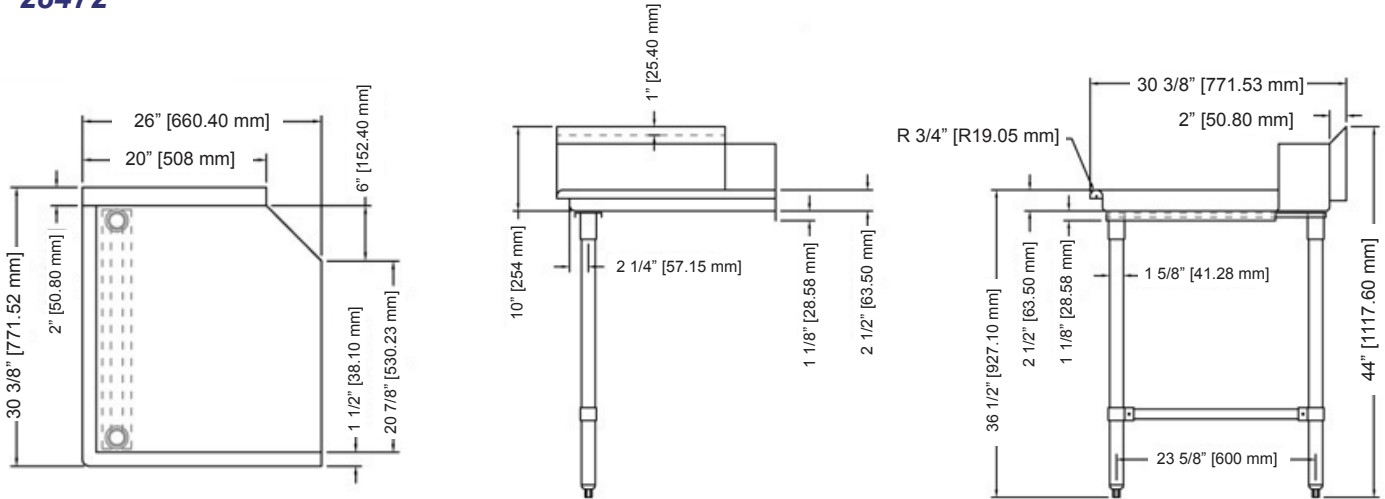

TECHNICAL DRAWINGS AND DIMENSIONS

28472