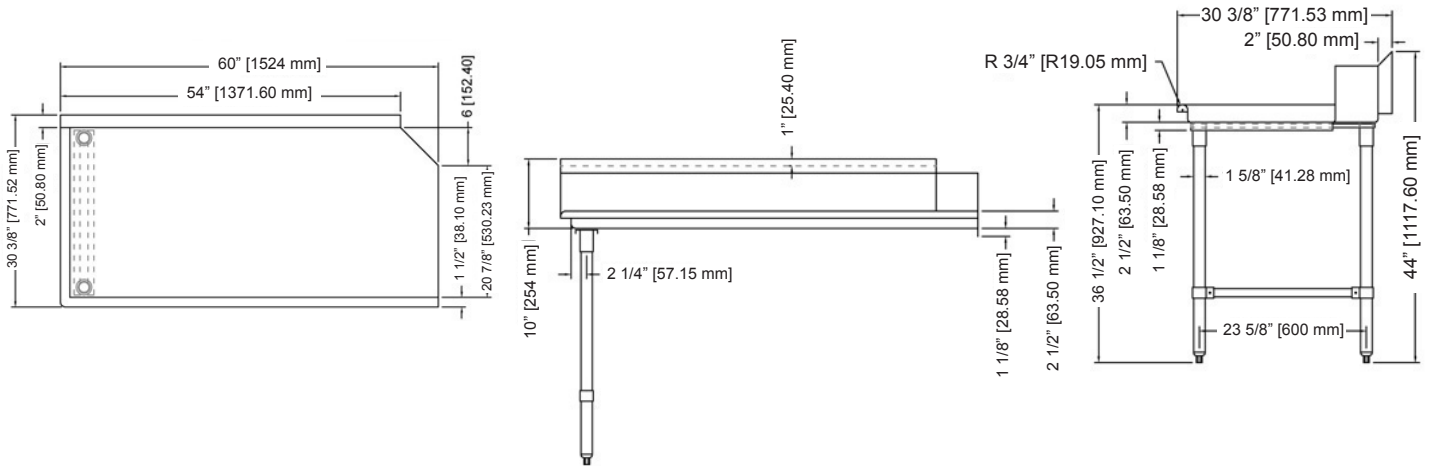

TECHNICAL DRAWINGS AND DIMENSIONS

28478