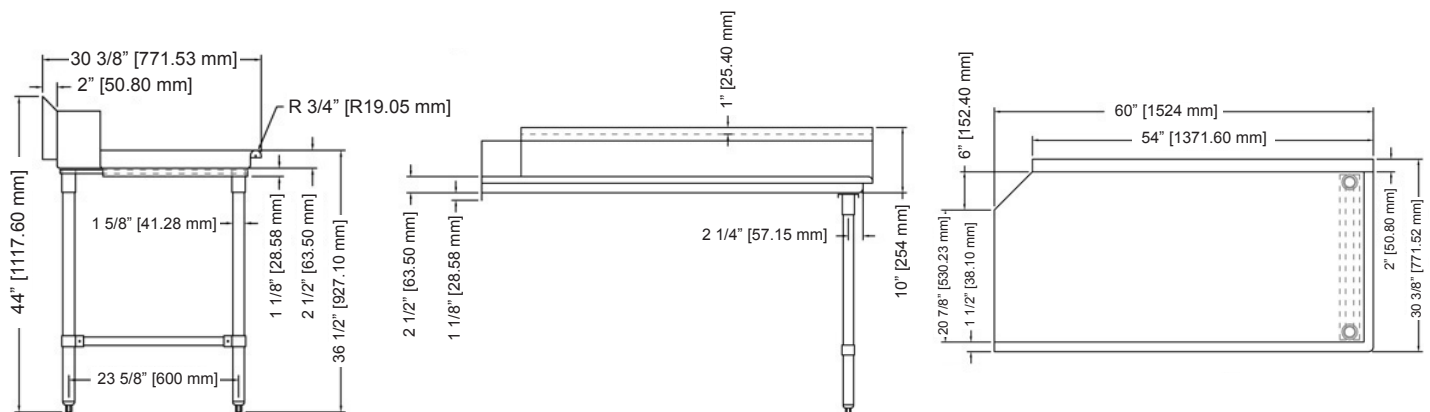

TECHNICAL DRAWINGS AND DIMENSIONS

28479