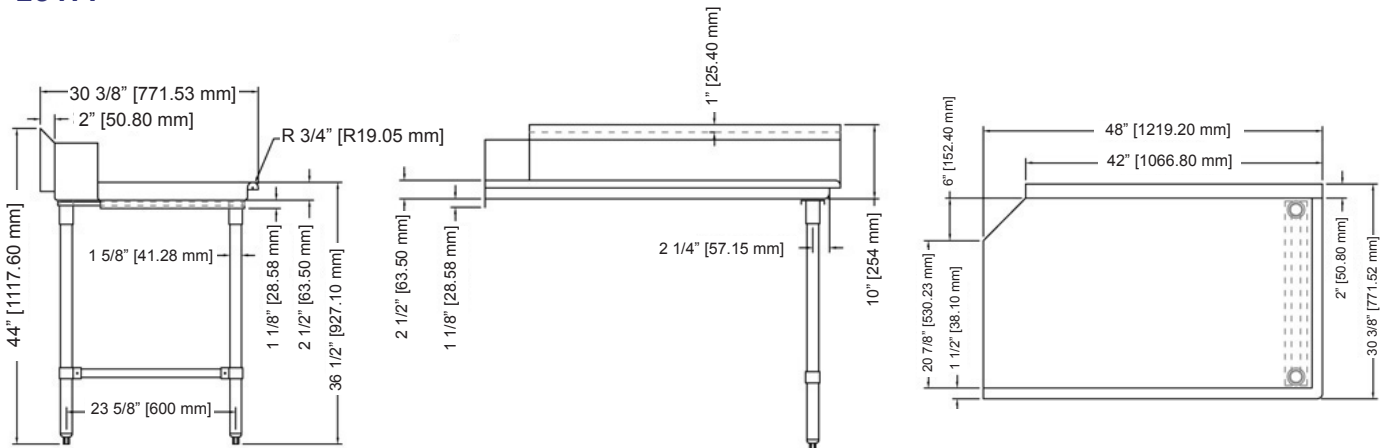

TECHNICAL DRAWINGS AND DIMENSIONS

28477

OMCAN INC.

Telephone: 1-800-465-0234

Fax: (905) 607-0234

Email: sales@omcan.com

Website: www.omcan.com

Follow us to keep up to date with the latest news and offers