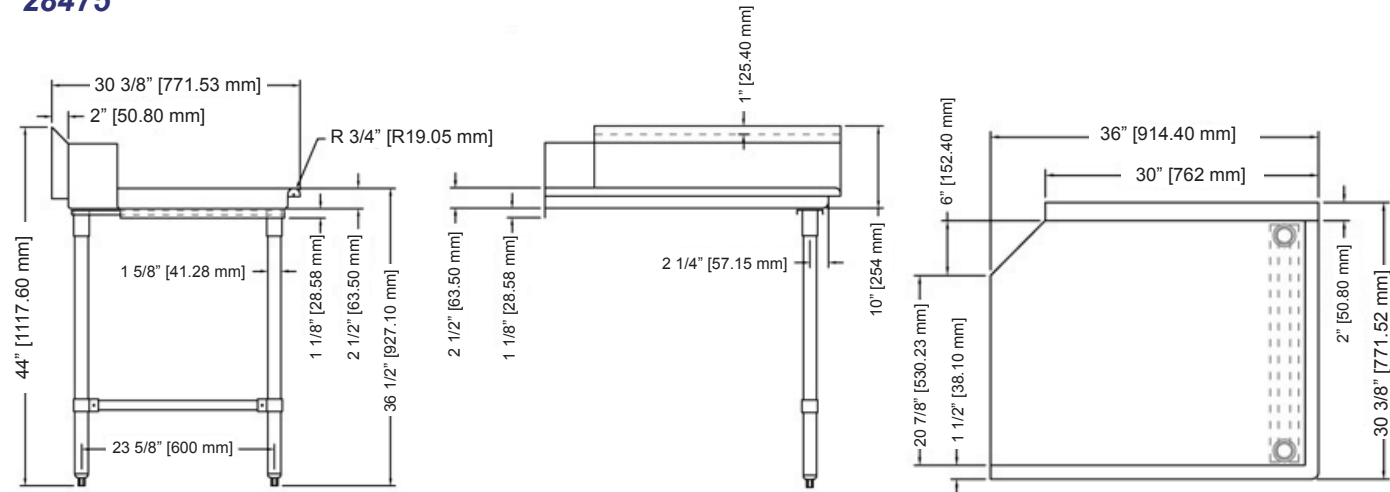

TECHNICAL DRAWINGS AND DIMENSIONS

28475

OMCAN INC.

Telephone: 1-800-465-0234

Fax: (905) 607-0234

Email: sales@omcan.com

Website: www.omcan.com

Follow us to keep up to date with the latest news and offers