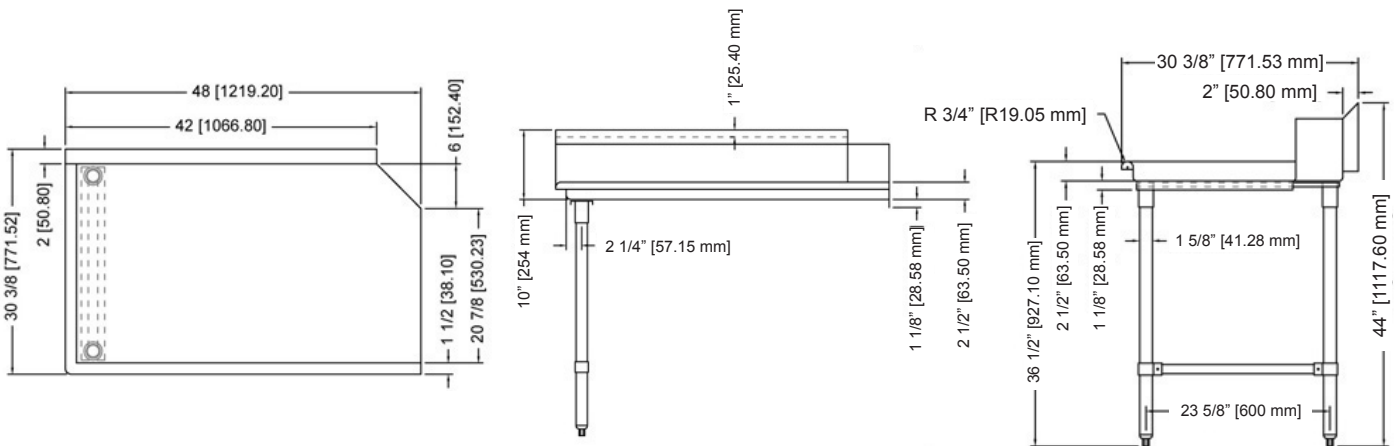

TECHNICAL DRAWINGS AND DIMENSIONS

28476