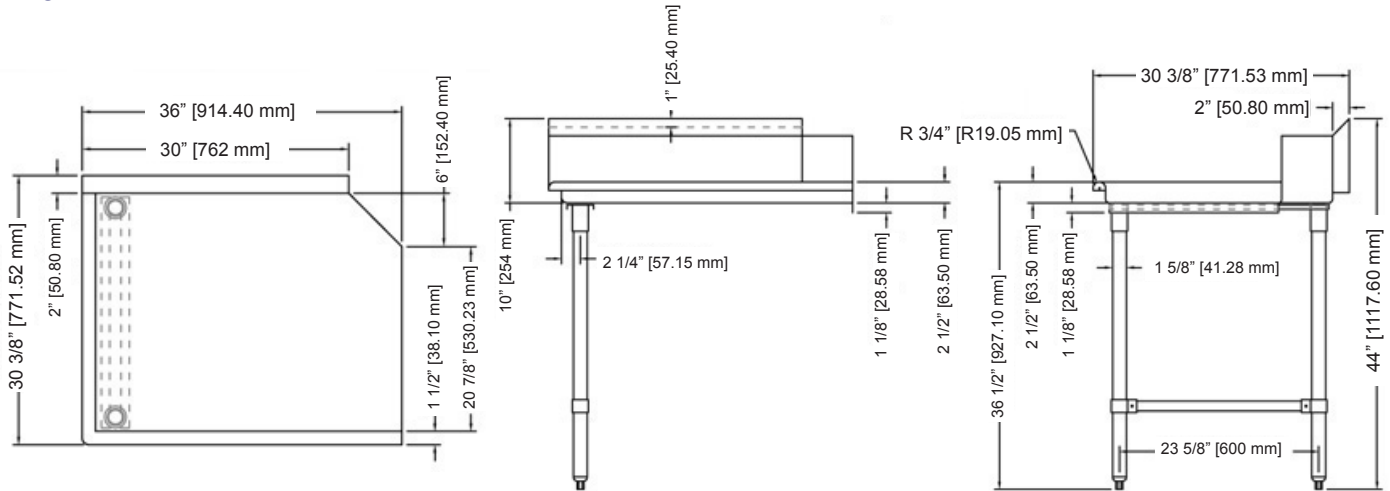

TECHNICAL DRAWINGS AND DIMENSIONS

28474