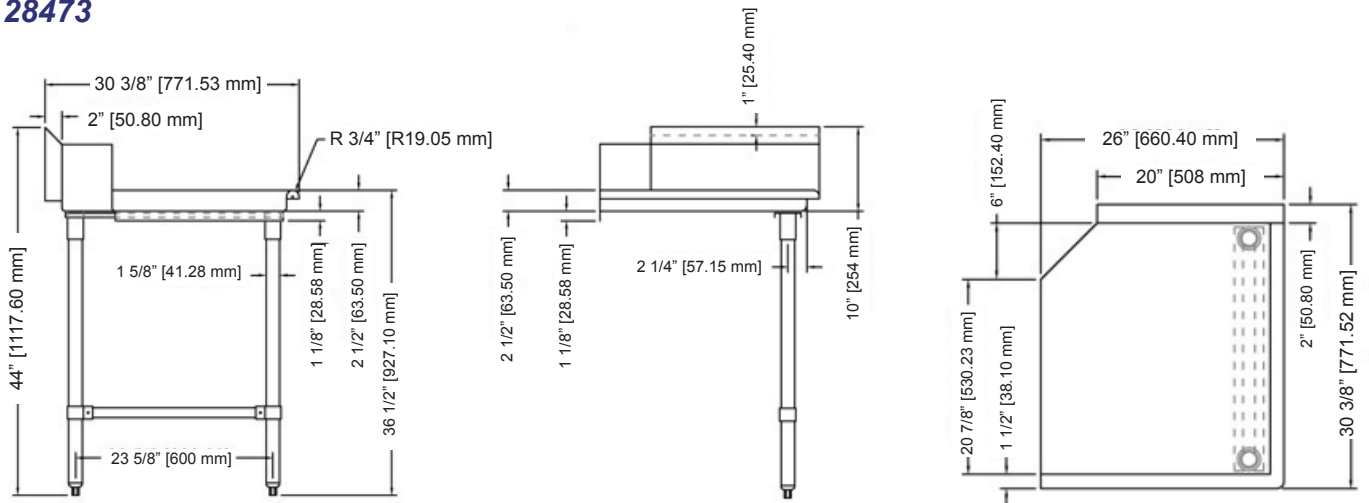

TECHNICAL DRAWINGS AND DIMENSIONS

28473

OMCAN INC.

Telephone: 1-800-465-0234

Fax: (905) 607-0234

Email: sales@omcan.com

Website: www.omcan.com

Follow us to keep up to date with the latest news and offers