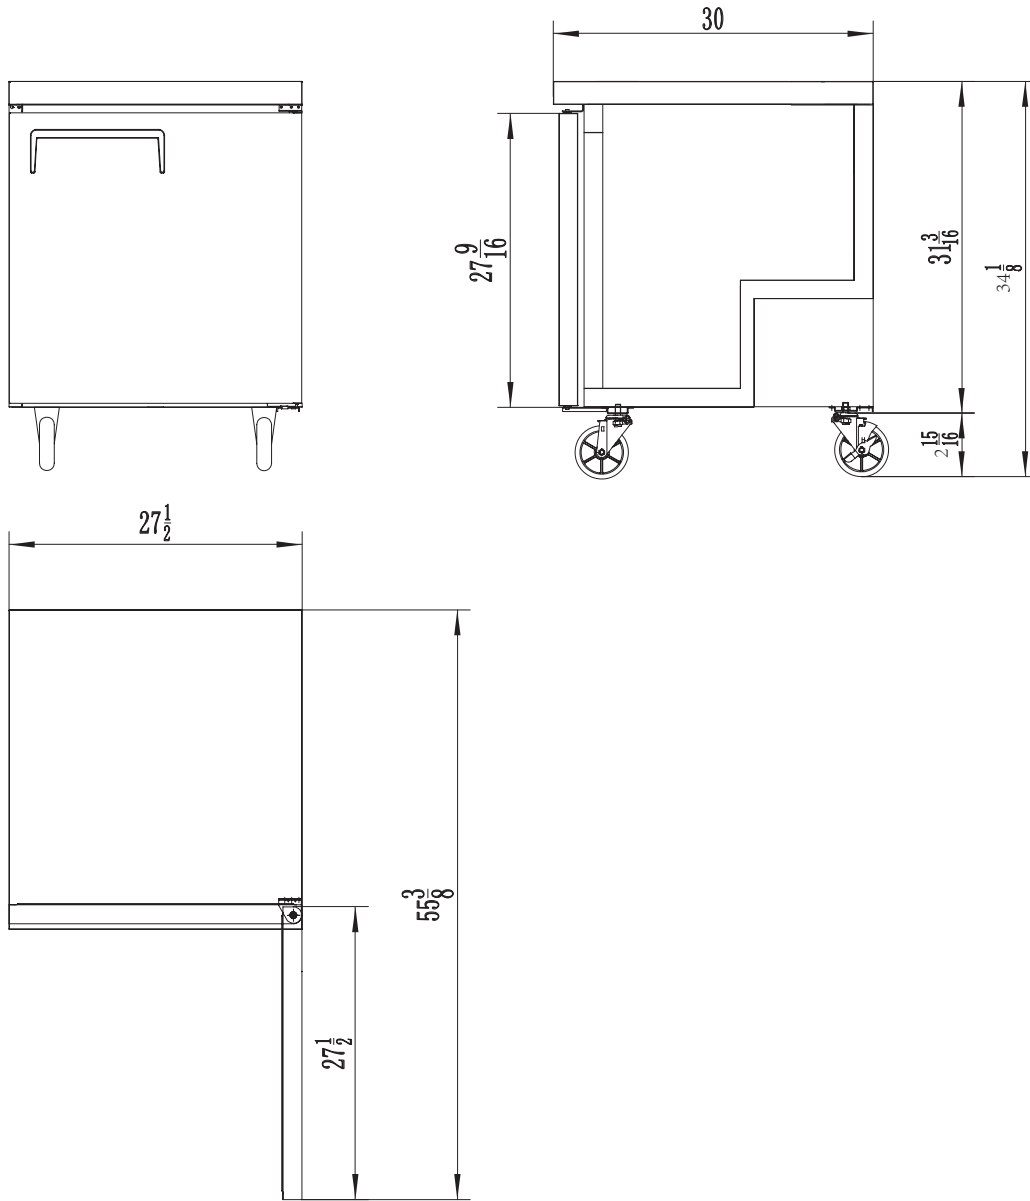

Model	Refrigerant	Doors	Shelves	Dimension (mm) (inch)			HP	Voltage	Amps	Capacity (L) (Cu Ft.)	Net Weight (KG) (LBS)	Temperature Range	NEMA Config.
				L	D	H							
CUDR1-27VC-R	R290	1	1	698	762	853	1/6	115/60	2.3	202	62	1 ~ 8°C	5-15P ⓘ
				27.5	30.0	33.6				7.2	136	33 ~ 45°F	