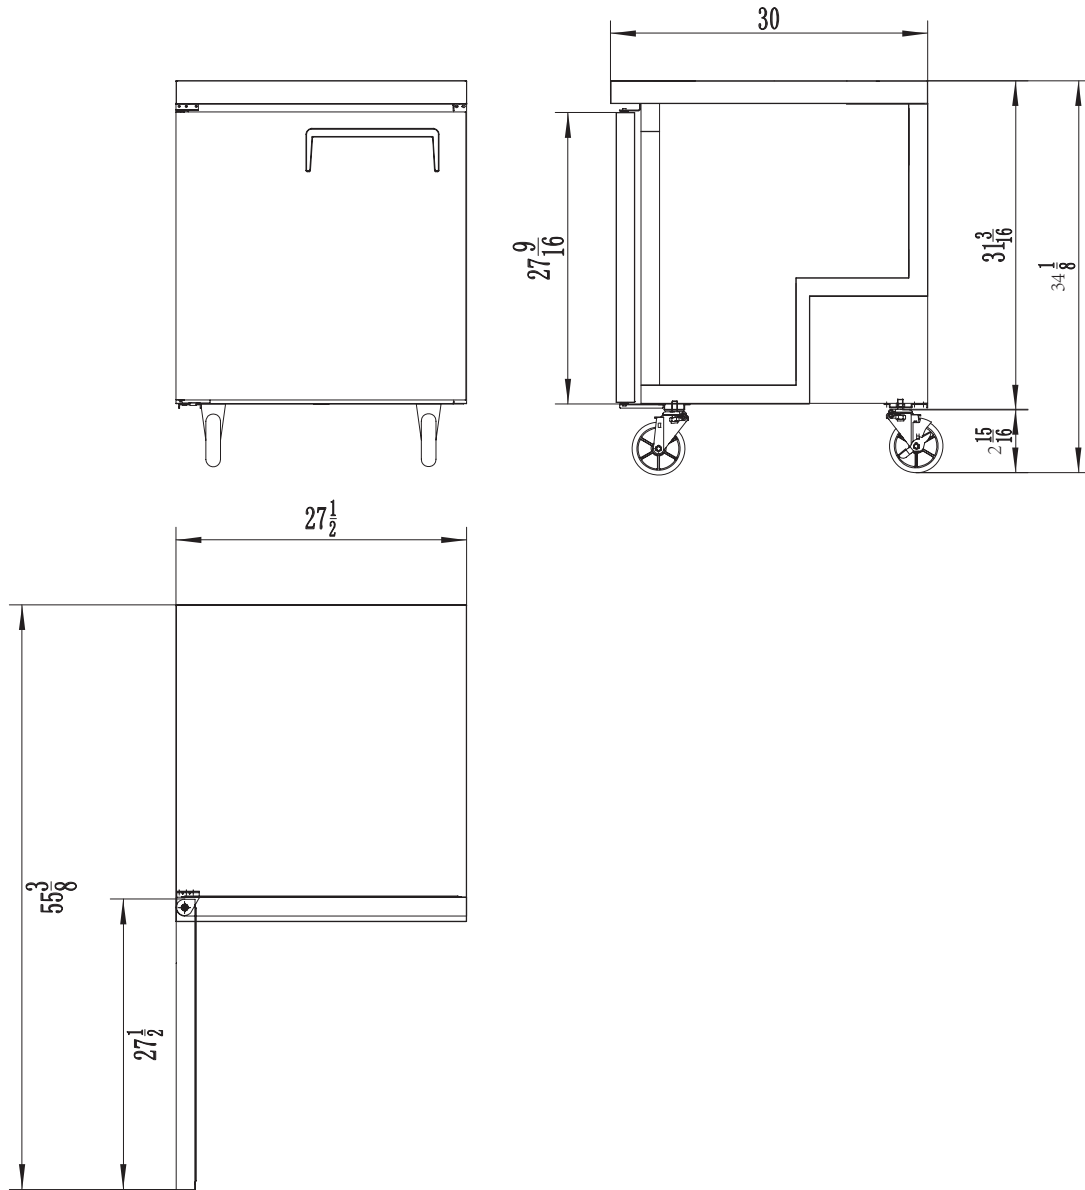

Model	Refrigerant	Doors	Shelves	Dimension (mm) (inch)			HP	Voltage	Amps	Capacity (L) (Cu Ft.)	Net Weight (KG) (LBS)	Temperature Range	NEMA Config.
				L	D	H							
CUDR1-27VC-L	R290	1	1	698	762	853	1/6	115/60	2.3	202	62	1 ~ 8°C	5-15P ⓘ
				27.5	30.0	33.6				7.2	136	33 ~ 45°F	