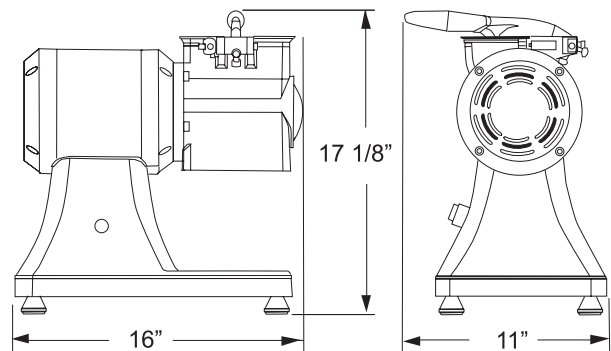

## MODEL CG55SSH

This cheese grater is made of aluminium alloy and designed to grate cheese for small to medium applications. Made in China.

<b>Model</b>	<b>CG55SSH</b>
<b>HP</b>	0.75 HP
<b>Grater Revolution</b>	1440
<b>Mouth Dimension</b>	3 1/8" x 5 5/8"
<b>Pan Size</b>	10 5/8" x 7 1/2" x 2 1/8"
<b>Electrical</b>	110V / 60 / 1
<b>Weight</b>	39 lbs.
<b>Packaging Weight</b>	40 lbs.
<b>Dimensions (DWH)</b>	16" x 11" x 17 1/8"
<b>Packaging Dimensions</b>	19 1/4" x 13" x 19"
<b>Item #</b>	23991