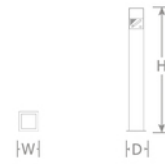

DETAILS

H	W	D	Lbs
39.5"	6.5"	6.5"	26

Outdoor Stand Up Ashtray

Galvanized steel & Stainless steel top

Locking system

Bolt down

Made in Spain

Frame: Steel

SHIPPING

Master Pack Quantity: 1

Master Pack Dimensions: 41"x7"x7"

FOB: PA 17042

Quick Ship Finishes:

Glossy Grey Brown RAL 8019