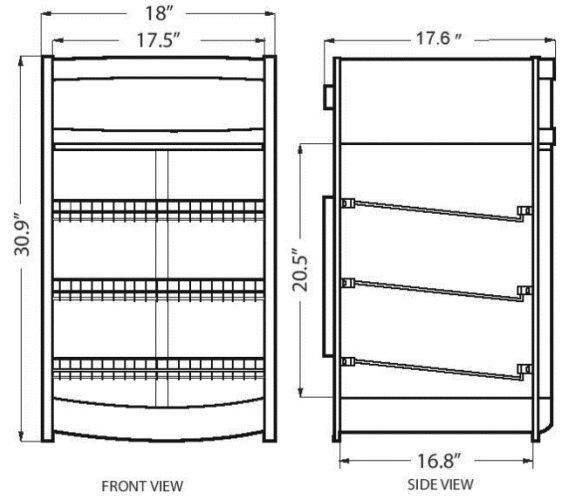

Features:

- Stainless steel construction
- 3 adjustable chrome plated shelves with a load capacity of 22lb each
- Back doors
- Water pan to add humidity
- Manual temperature control that ranges from 85-190°F
- External temperature display
- Internal top light
- Front top light box with decal
- Available in 18" (BMCBF18) & 25" (BMCBF25) widths
- 1 Year Limited Warranty

Technical Specifications:

Model BMCBF18

- Exterior Dimensions (WDH) 18" x 17.8" x 30.9"
- Shelf Size: 15.4" W x 13.3" D
- Net Weight 48.5 lb / 22 kg
- 120v / 7.2 Amps / 786W / 60Hz / 1Ph
- Nema 5-15P Plug

Model BMCBF25

- Exterior Dimensions (WDH) 25.5" x 19" x 30.9"
- Shelf Size: 22.6" W x 13.3" D
- Net Weight 59.5 lb / 27 kg
- 120v / 9.5 Amps / 1050 W / 60Hz / 1Ph
- Nema 5-15P Plug

Model BMCBF18

Model BMCBF25

Shipping Specifications:

Model BMCBF18

- Packaged Dimensions (WDH) 21" x 21.1" x 32.8"
- Packaged Weight 50.5 lb / 22.9 kg

Model BMCBF25

- Packaged Dimensions (WDH) 28.3" x 21.1" x 32.8"
- Packaged Weight 61.5 lb / 27.9 kg