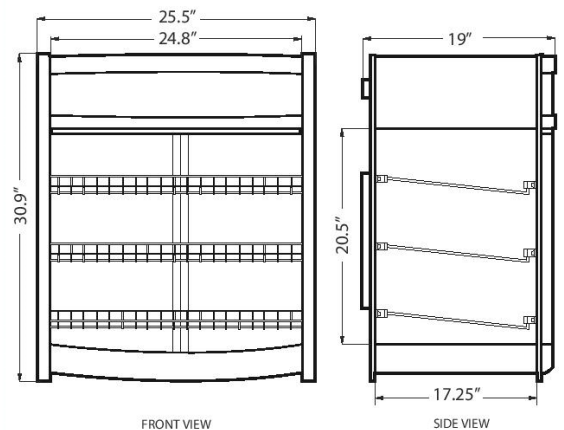

Features:

- Stainless steel construction
- 3 adjustable chrome plated shelves with a load capacity of 22lb each
- Back doors
- Water pan to add humidity
- Manual temperature control that ranges from 85-190°F
- External temperature display
- Internal top light
- Front top light box with decal
- Available in 18" (BMCBF18) & 25" (BMCBF25) widths
- 1 Year Limited Warranty

Technical Specifications:

Model BMCBF18

- Exterior Dimensions (WDH) 18" x 17.8" x 30.9"
- Shelf Size: 15.4" W x 13.3" D
- Net Weight 48.5 lb / 22 kg
- 120v / 7.2 Amps / 786W / 60Hz / 1Ph
- Nema 5-15P Plug

Model BMCBF25

- Exterior Dimensions (WDH) 25.5" x 19" x 30.9"
- Shelf Size: 22.6" W x 13.3" D
- Net Weight 59.5 lb / 27 kg
- 120v / 9.5 Amps / 1050 W / 60Hz / 1Ph
- Nema 5-15P Plug

Model BMCBF18

Model BMCBF25

Shipping Specifications:

Model BMCBF18

- Packaged Dimensions (WDH) 21" x 21.1" x 32.8"
- Packaged Weight 50.5 lb / 22.9 kg

Model BMCBF25

- Packaged Dimensions (WDH) 28.3" x 21.1" x 32.8"
- Packaged Weight 61.5 lb / 27.9 kg