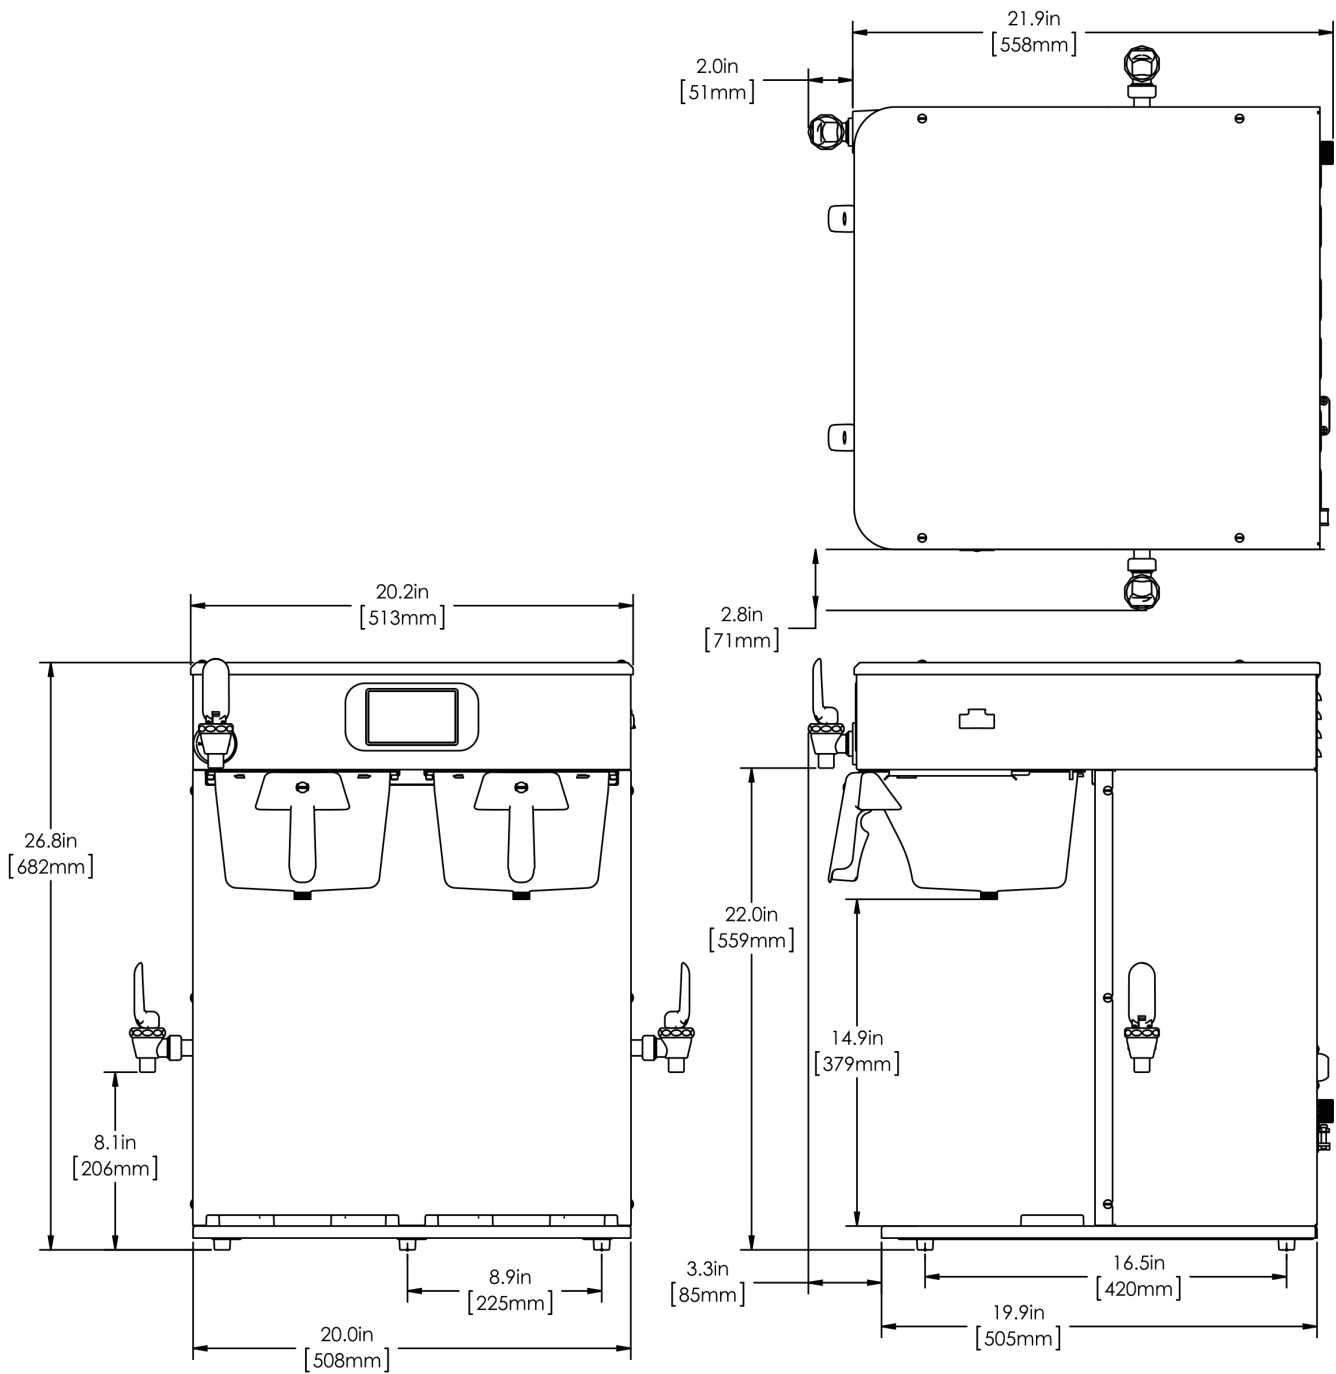

Created on:  
01/24/2019

	Unit			Shipping				
	Width	Height	Depth	Width	Height	Depth	Weight	Volume
English	20.2 in.	26.8 in.	23.9 in.	-	-	-	83.000 lbs	-
Metric	51.3 cm	68.1 cm	60.7 cm	-	-	-	37.649 kgs	-