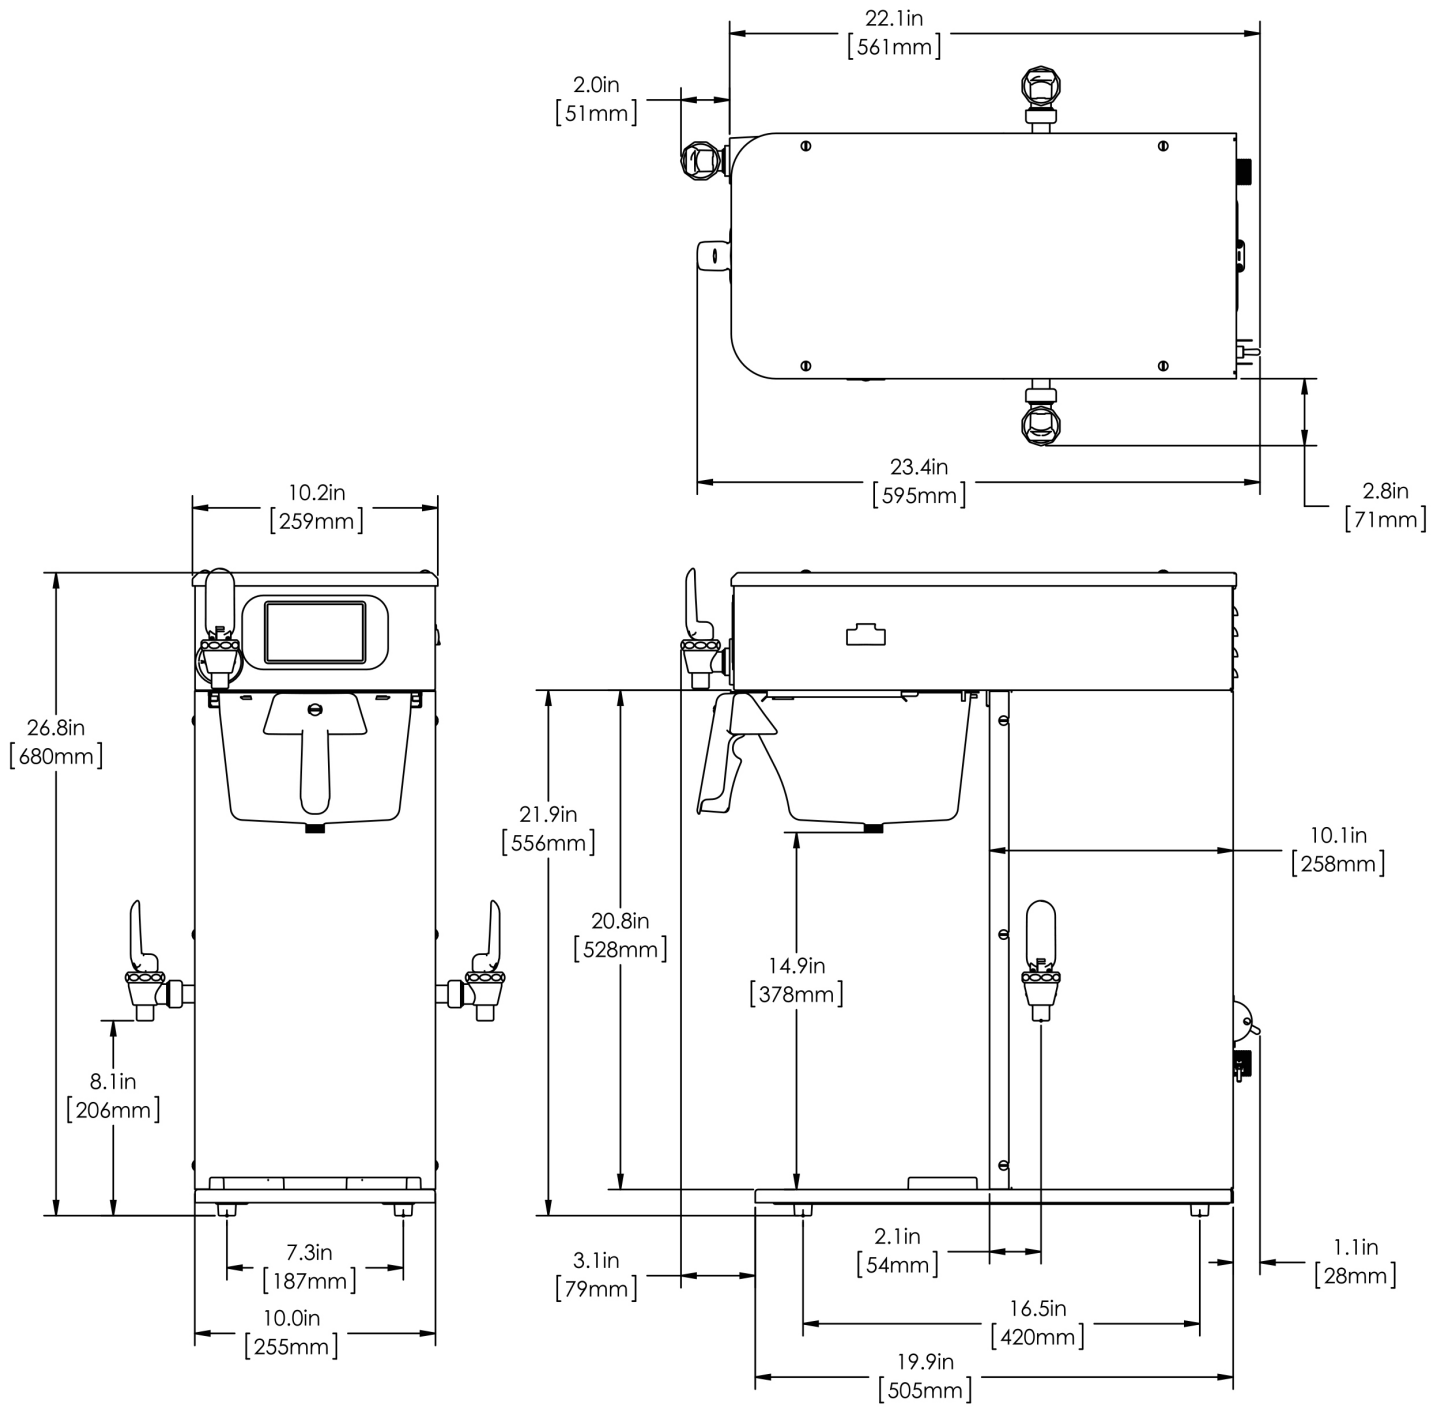

Agency:

Specifications

Product #: 53300.0100

Water Access: Plumbed

Interface: Wireless

Finish: Stainless

Funnel: Stainless Steel

Additional Features

Plumbing Requirements

PSI	kPa	Fitting Supplied	Water Flow Required (GPM)
20-90	138-621	3/8" Male Flare Fitting	1.00

CAD Drawings

2D	Revit	KLC
●		

BUNN® reserves the right to change specifications and product design without notice. Such revisions do not entitle the buyer to corresponding changes, improvements, additions or replacements for previously purchased equipment. For most current specifications and other info visit bunn.com.

Created on:
01/24/2019

	Unit			Shipping				
	Width	Height	Depth	Width	Height	Depth	Weight	Volume
English	10.0 in.	26.8 in.	23.4 in.	10.2 in.	26.8 in.	24.1 in.	53.710 lbs	3.813 ft ³
Metric	25.4 cm	68.1 cm	59.4 cm	25.9 cm	68.1 cm	61.2 cm	24.363 kgs	0.108 m ³