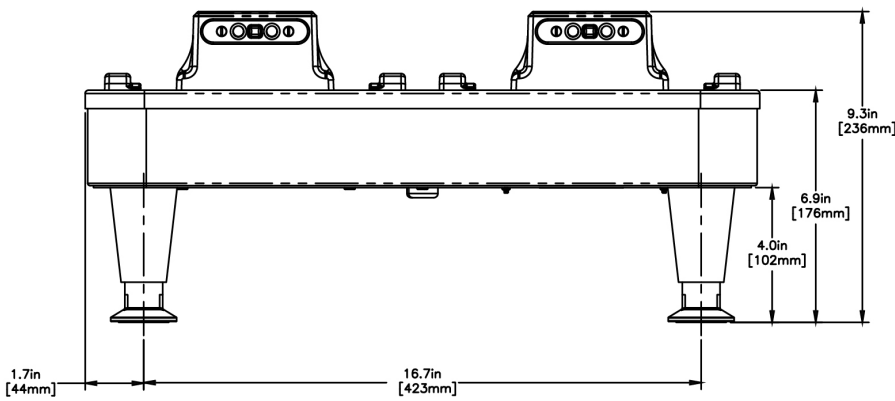

Agency:

Specifications

Product #: 27875.6200

Finish: Stainless

Legs: 4" Stainless Steel Legs

Additional Features

Electrical & Capacity

Volts*	Amps	Watts	Cord Attached	Plug Type	8oz cups/hr 236ml cups/hr	Input H ² O Temp.	Phase	# Wires plus Ground	Hertz
-	-	-	-	-	-	60°F (15.5°C)	-	-	-

Last Updated:
01/26/2022

	Unit			Shipping				
	Height	Width	Depth	Height	Width	Depth	Weight	Volume
English	9.3 in.	20.2 in.	11.8 in.	-	-	-	-	-
Metric	23.6 cm	51.3 cm	30.0 cm	-	-	-	-	-

BUNN® reserves the right to change specifications and product design without notice. Such revisions do not entitle the buyer to corresponding changes, improvements, additions or replacements for previously purchased equipment. For most current specifications and other info visit bunn.com.