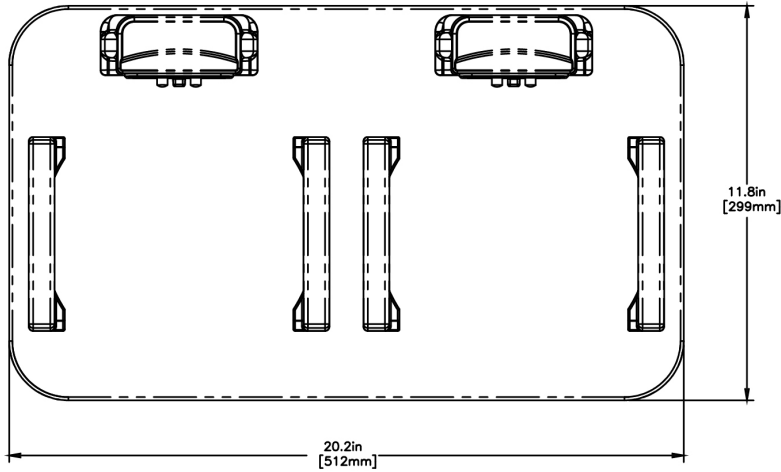

Agency:

Specifications

Product #: 27875.6200

Finish: Stainless

Legs: 4" Stainless Steel Legs

Additional Features

Electrical & Capacity

Volts*	Amps	Watts	Cord Attached	Plug Type	8oz cups/hr 236ml cups/hr	Input H ² O Temp.	Phase	# Wires plus Ground	Hertz
-	-	-	-	-	-	60°F (15.5°C)	-	-	-

Plumbing Requirements

PSI	kPa	Fitting Supplied	Water Flow Required (GPM)
-	-	-	-

CAD Drawings

2D	Revit	KLC
●		

WARNING:

BUNN® reserves the right to change specifications and product design without notice. Such revisions do not entitle the buyer to corresponding changes, improvements, additions or replacements for previously purchased equipment. For most current specifications and other info visit bunn.com.

Last Updated:
01/26/2022

	Unit			Shipping				
	Height	Width	Depth	Height	Width	Depth	Weight	Volume
English	9.3 in.	20.2 in.	11.8 in.	-	-	-	-	-
Metric	23.6 cm	51.3 cm	30.0 cm	-	-	-	-	-

BUNN® reserves the right to change specifications and product design without notice. Such revisions do not entitle the buyer to corresponding changes, improvements, additions or replacements for previously purchased equipment. For most current specifications and other info visit bunn.com.