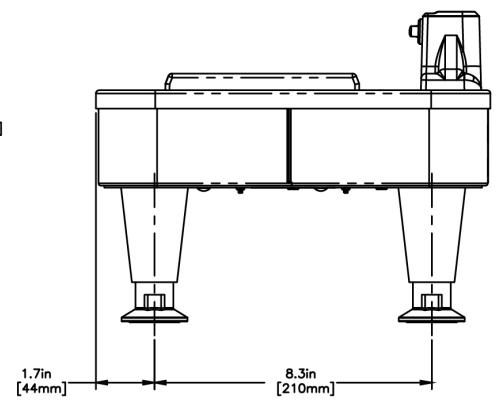

Agency:

Specifications

Product #: 27875.6200

Finish: Stainless

Legs: 4" Stainless Steel Legs

Additional Features

Electrical & Capacity

Volts*	Amps	Watts	Cord Attached	Plug Type	8oz cups/hr 236ml cups/hr	Input H ² O Temp.	Phase	# Wires plus Ground	Hertz
-	-	-	-	-	-	60°F (15.5°C)	-	-	-

Last Updated:
01/26/2022

	Unit			Shipping				
	Height	Width	Depth	Height	Width	Depth	Weight	Volume
English	9.3 in.	20.2 in.	11.8 in.	-	-	-	-	-
Metric	23.6 cm	51.3 cm	30.0 cm	-	-	-	-	-

BUNN® reserves the right to change specifications and product design without notice. Such revisions do not entitle the buyer to corresponding changes, improvements, additions or replacements for previously purchased equipment. For most current specifications and other info visit bunn.com.