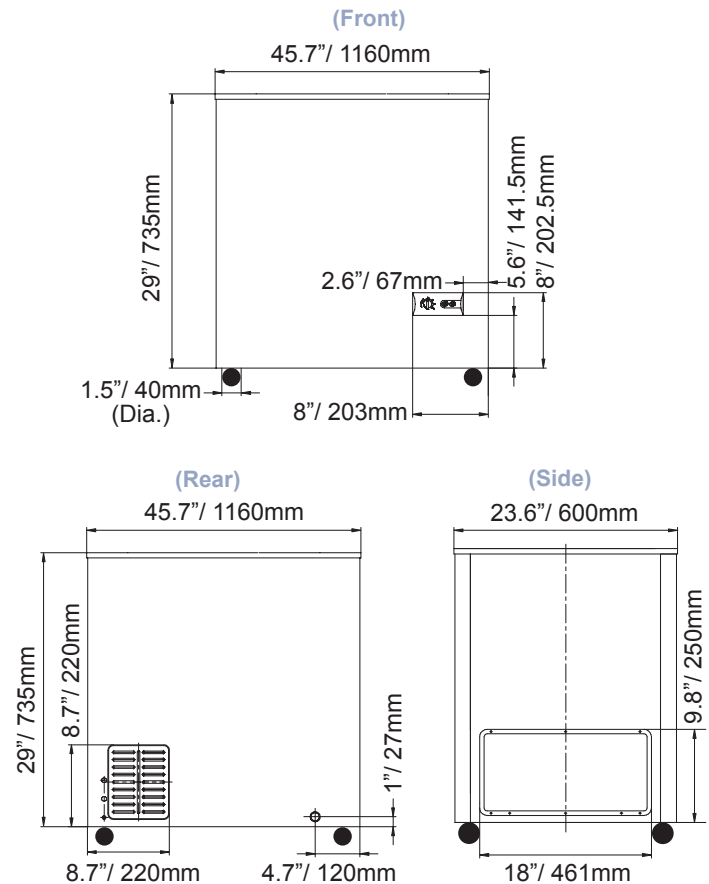

TECHNICAL DRAWING WITH DIMENSIONS (EXTERIOR)