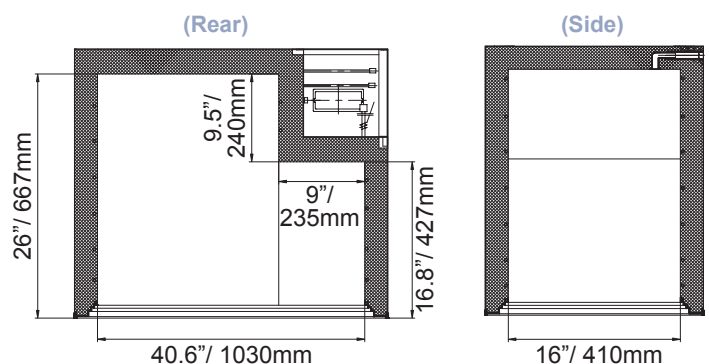

WARRANTY
PARTS AND LABOR

Authorized Dealer

REFRIGERATION

45.7-INCH ICE CREAM REACH IN FREEZER WITH FLAT GLASS TOP

Features:

- 11 cu.ft. of storage
- Material: (exterior) Cold-Roll Steel Sheet; (Interior) Embossed Aluminum
- Casters and 1 basket included
- Designed with sliding door and a built-in lock for security

TECHNICAL SPECIFICATION

ITEM NUMBER	45293
MODEL	FR-CN-0320
FREEZER CAPACITY	11 cu.ft
BUILT-IN LOCK	YES
NUMBER OF BASKETS	1
TEMPERATURE	≤-18°C
REFRIGERANT	R134a
ELECTRICAL	110V/60Hz/1Ph
AMPS	2.1A
NET WEIGHT	45kg/ 99lbs
PACKAGING WEIGHT	50kg/ 110lbs
NET DIMENSIONS (DWH)	23.6" x 45.7" x 30.5" / 600 x 1160 x 775mm
PACKAGING DIMENSIONS	48" x 25.8" x 33" / 1220 x 655 x 840mm

TECHNICAL DRAWING WITH DIMENSIONS (EXTERIOR)

TECHNICAL DRAWING WITH DIMENSIONS (INTERIOR)

OMCAN INC.

Telephone: 1-800-465-0234

Fax: (905) 607-0234

Email: sales@omcan.com

Website: www.omcan.com

Follow us to keep up to date with the latest news and offers

2015.E.O.E

REFRIGERATION

COMPATIBLE BASKET FOR ITEM 45293
45.7 INCH ICE CREAM REACH IN FREEZER

TECHNICAL DRAWING FOR ITEM 79998 BASKET

Over-all Basket Dimensions: 18.8" x 8.34" x 7.87"

OMCAN INC.

Telephone: 1-800-465-0234
Fax: (905) 607-0234
Email: sales@omcan.com
Website: www.omcan.com