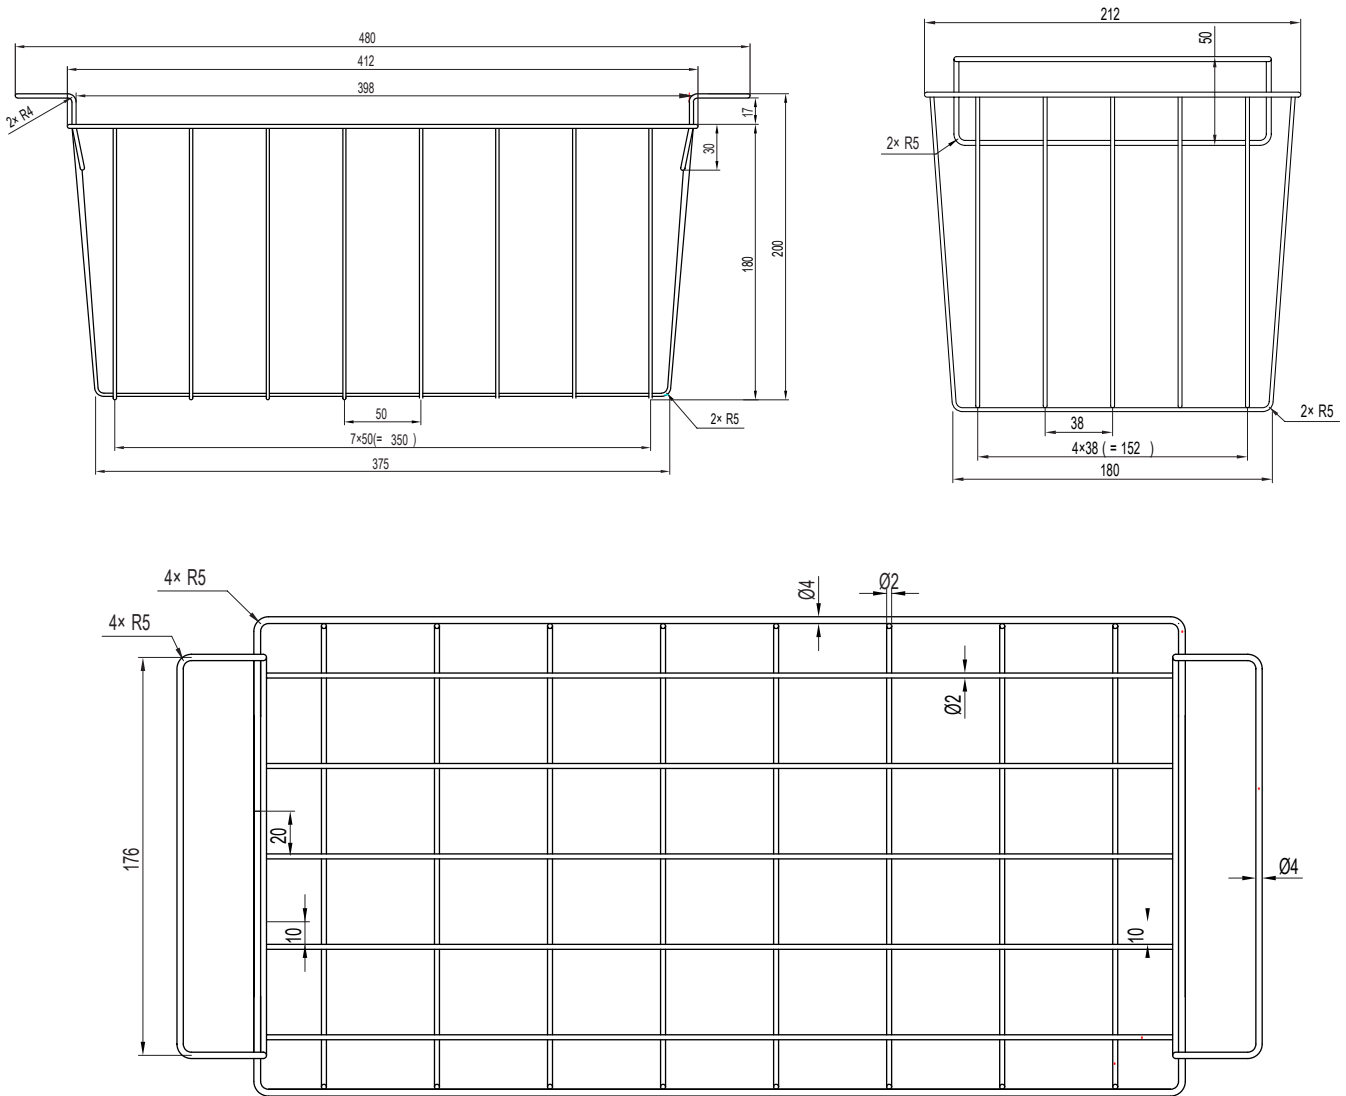

WARRANTY
PARTS AND LABOR

Authorized Dealer

REFRIGERATION

45.7-INCH ICE CREAM REACH IN FREEZER WITH FLAT GLASS TOP

Features:

- 11 cu.ft. of storage
- Material: (exterior) Cold-Roll Steel Sheet; (Interior) Embossed Aluminum
- Casters and 1 basket included
- Designed with sliding door and a built-in lock for security

2015.E.O.E

REFRIGERATION

COMPATIBLE BASKET FOR ITEM 45293
45.7 INCH ICE CREAM REACH IN FREEZER

TECHNICAL DRAWING FOR ITEM 79998 BASKET

Over-all Basket Dimensions: 18.8" x 8.34" x 7.87"

OMCAN INC.

Telephone: 1-800-465-0234
Fax: (905) 607-0234
Email: sales@omcan.com
Website: www.omcan.com