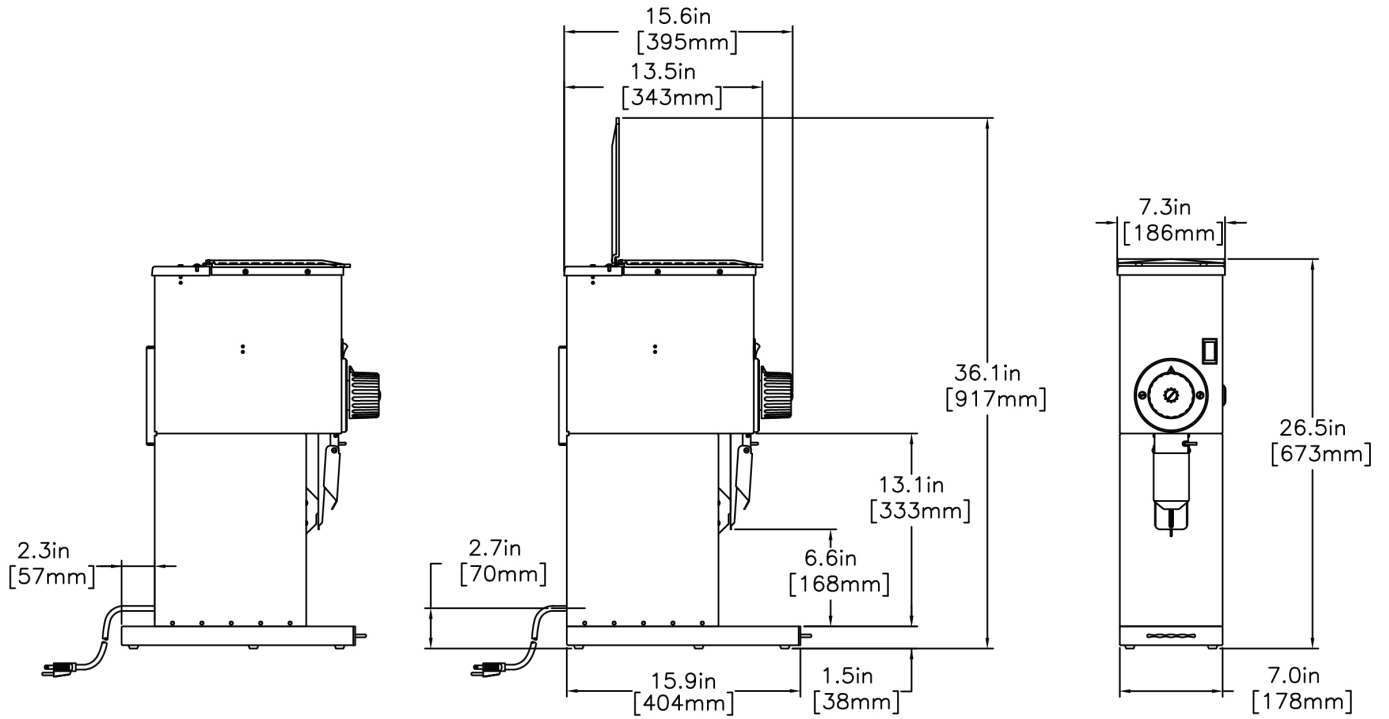

G2 trifacta SLVR

26.5" x 16.0" x 7.3"
(67.3cm x 40.6cm x 18.5cm)

- Chute assembly accommodates trifacta brewer brew cup
- Expanded range of precise grinds can be selected
- May also be used as a bulk grinder in behind-the-counter applications
- Convenient cleaning lever ensures complete clean out of coffee from grind chamber
- Four year warranty on grinding burrs
- Heavy-duty precision burrs for quality, finer grinds
- Single hopper holds 2lb (.91kg) of regular, decaf or specialty coffee beans

Agency:

Specifications

Product #: 41900.0000

Finish: Silver

Hoppers: One

Hopper Capacity: 2.00 lbs (0.907 kgs)

Additional Features

Electrical & Capacity

Volts	Amps	Watts	Cord Attached	Plug Type	8oz cups/hr 236ml cups/hr	Input H ² O Temp.	Phase	# Wires plus Ground	Hertz
120	11	1320	Yes	NEMA 5-15P	-	60°F (15.5°C)	1	2	60

Plumbing Requirements

PSI	kPa	Fitting Supplied	Water Flow Required (GPM)
-	-	-	-

Created on:
01/16/2019

	Unit			Shipping				
	Width	Height	Depth	Width	Height	Depth	Weight	Volume
English	7.3 in.	26.5 in.	16.0 in.	21.0 in.	12.0 in.	31.0 in.	59.000 lbs	4.521 ft ³
Metric	18.5 cm	67.3 cm	40.6 cm	53.3 cm	30.5 cm	78.7 cm	26.762 kgs	0.128 m ³