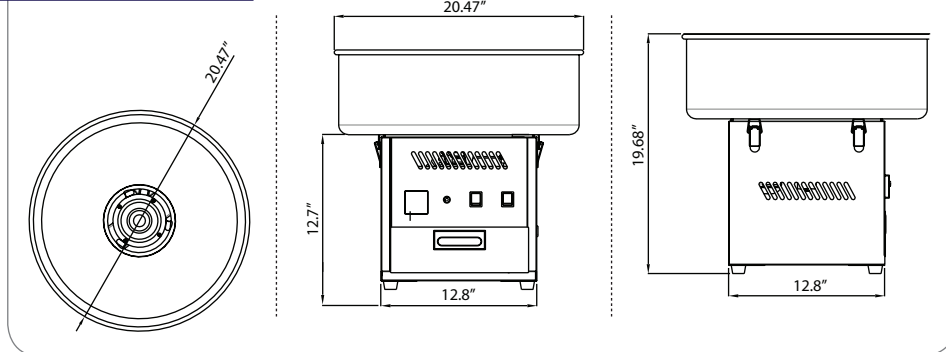

20 1/2"/52cm Bowl