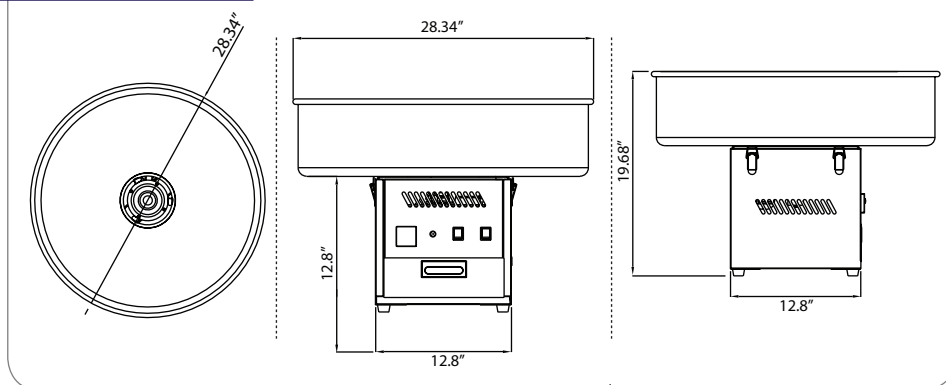

### TECHNICAL SPECIFICATIONS

ITEM NUMBER	41336	41337
BOWL SIZE	20.47"/52cm (Dia.), 6"/15.24cm (H)	28.34"/72cm (Dia.), 6"/15.24cm (H)
POWER	1.03 kw	1.03 kw
ELECTRICAL	110 V / 60 Hz / 1	110 V / 60 Hz / 1
OUTPUT	1.5 kg (3.3 lbs) / h	1.5 kg (3.3 lbs) / h
DIMENSIONS (DWH) (height of dome not included)	20.47" x 20.47" x 19.68"/ 52 x 52 x 50cm	28.34" x 28.34" x 19.68"/ 72 x 72 x 50cm
NET WEIGHT	12 kg / 26.4 lbs.	13 kg / 28.6 lbs.
GROSS WEIGHT	13 kg / 28.6 lbs.	14 kg / 30.8 lbs.