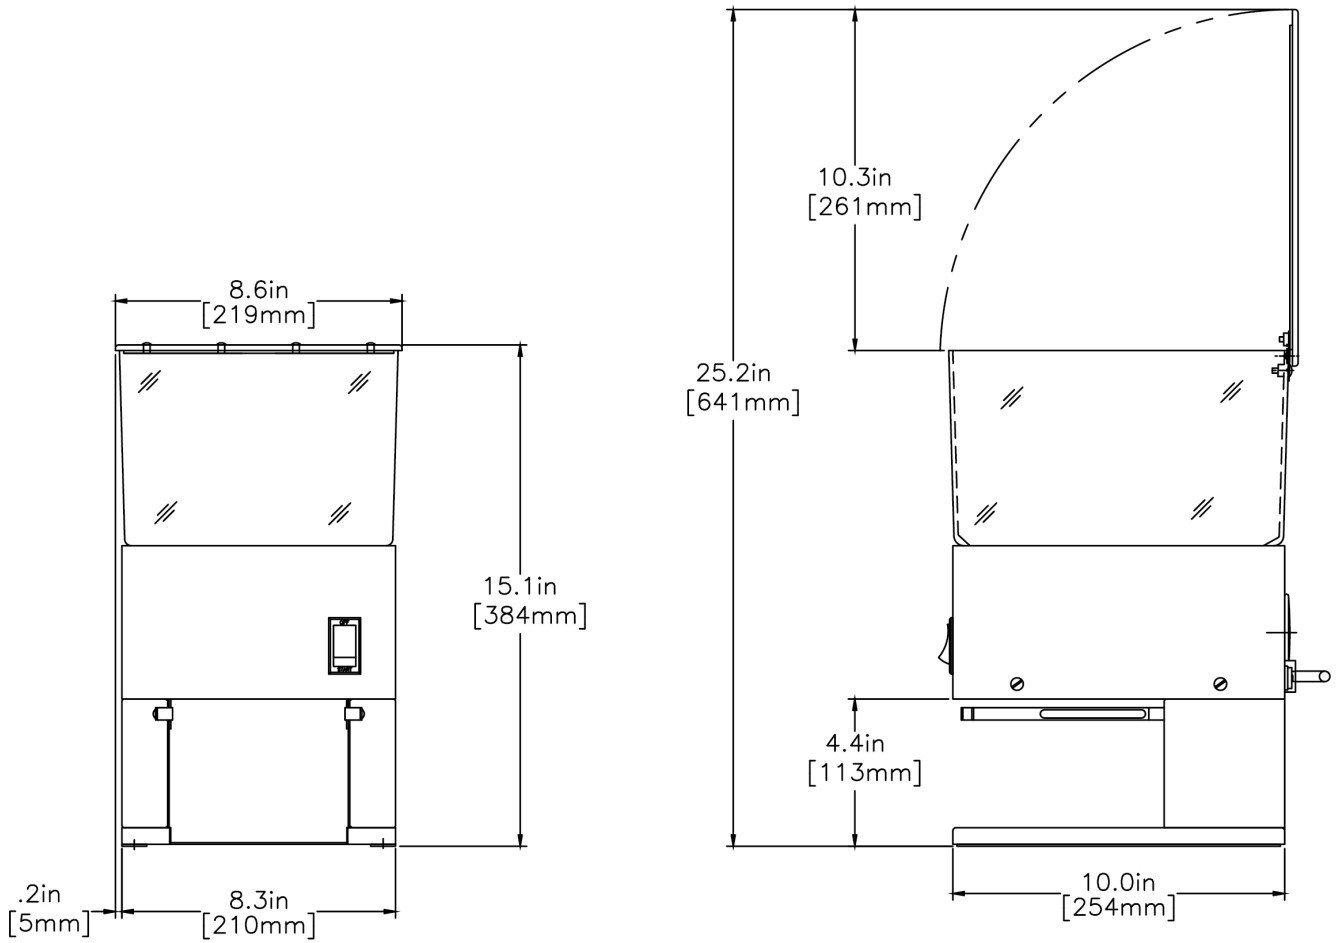

Agency:

Specifications

Product #: 20580.0001

Finish: Stainless

Hoppers: One

Hopper Capacity: 6.00 lbs (2.722 kgs)

Additional Features

Electrical & Capacity

Volts	Amps	Watts	Cord Attached	Plug Type	8oz cups/hr 236ml cups/hr	Input H ² O Temp.	Phase	# Wires plus Ground	Hertz
120	3	360	Yes	NEMA 5-15P	-	60°F (15.5°C)	1	2	60

Plumbing Requirements

PSI	kPa	Fitting Supplied	Water Flow Required (GPM)
-	-	-	-

Created on:
02/06/2019

	Unit			Shipping				
	Width	Height	Depth	Width	Height	Depth	Weight	Volume
English	8.6 in.	15.1 in.	10.0 in.	11.4 in.	22.5 in.	13.2 in.	22.550 lbs	1.959 ft ³
Metric	21.8 cm	38.4 cm	25.4 cm	29.0 cm	57.2 cm	33.5 cm	10.229 kgs	0.055 m ³