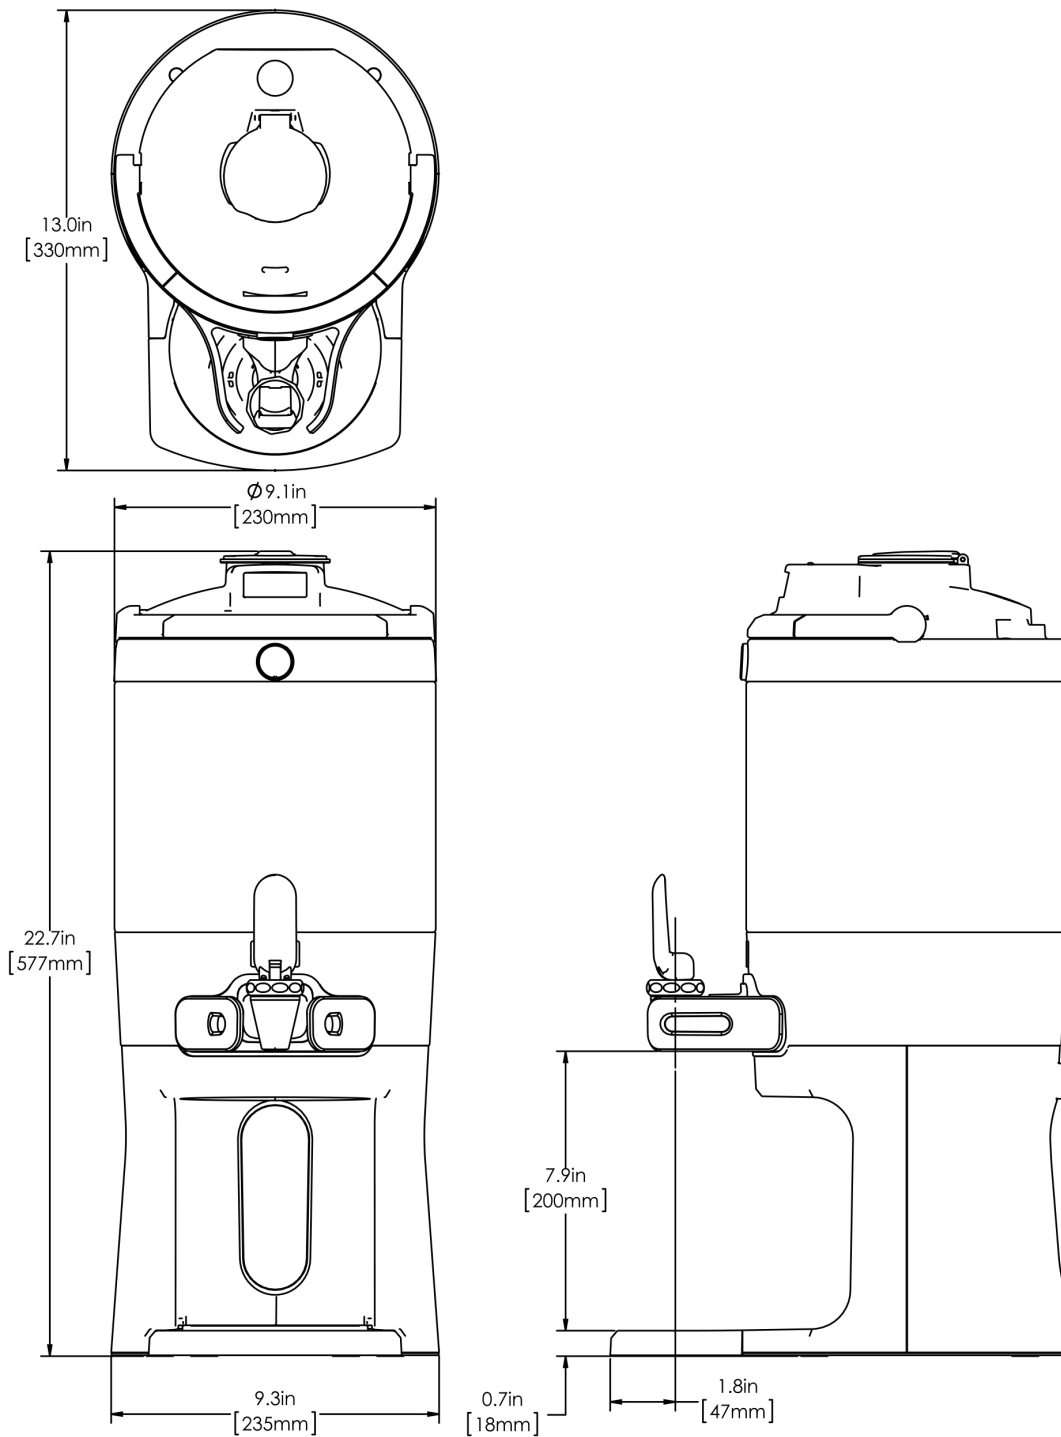

Height: 22.7" Width: 9.3" Depth: 13.0"
(57.7cm) (23.6cm) (33.0cm)

- Digital sight gauge operates on four easily replaceable AAA batteries with an average 1-year lifespan: display shows low battery symbol when replacement is needed
- Unique lid design allows the display to be forward or rear facing
- Volume indicator displays how much coffee is left inside the server
- Four-hour digital count-up timer
- Vacuum insulated to keep coffee hot for hours
- Brew-through design with flip lid cover
- Soft-grip bail handle for easy transportation
- Self-locking stand allows for multiple brewing and serving options
- Large cup clearance allows for dispensing into cups, decanters and thermal carafes
- Sturdy aluminum faucet guard keeps faucet area clean and protected
- Drip tray is easily removed for cleaning or to provide extra clearance for dispensing into pitchers
- Fast flow faucet
- Ideal for use with Twin or Single Infusion Series Brewers

Agency:

Specifications

Product #: 42750.6200

Lid Color: Black

Handle: Bail Handle

Liner: Stainless Steel

Dispense: Lever Action

Additional Features

Holding Capacity

English	Metric
192 oz.	5.7 L

WARNING:

BUNN® reserves the right to change specifications and product design without notice. Such revisions do not entitle the buyer to corresponding changes, improvements, additions or replacements for previously purchased equipment. For most current specifications and other info visit bunn.com.

Last Updated:
01/26/2022

	Unit			Shipping				
	Height	Width	Depth	Height	Width	Depth	Weight	Volume
English	22.7 in.	9.3 in.	13.0 in.	-	-	-	-	-
Metric	57.7 cm	23.6 cm	33.0 cm	-	-	-	-	-

BUNN® reserves the right to change specifications and product design without notice. Such revisions do not entitle the buyer to corresponding changes, improvements, additions or replacements for previously purchased equipment. For most current specifications and other info visit bunn.com.