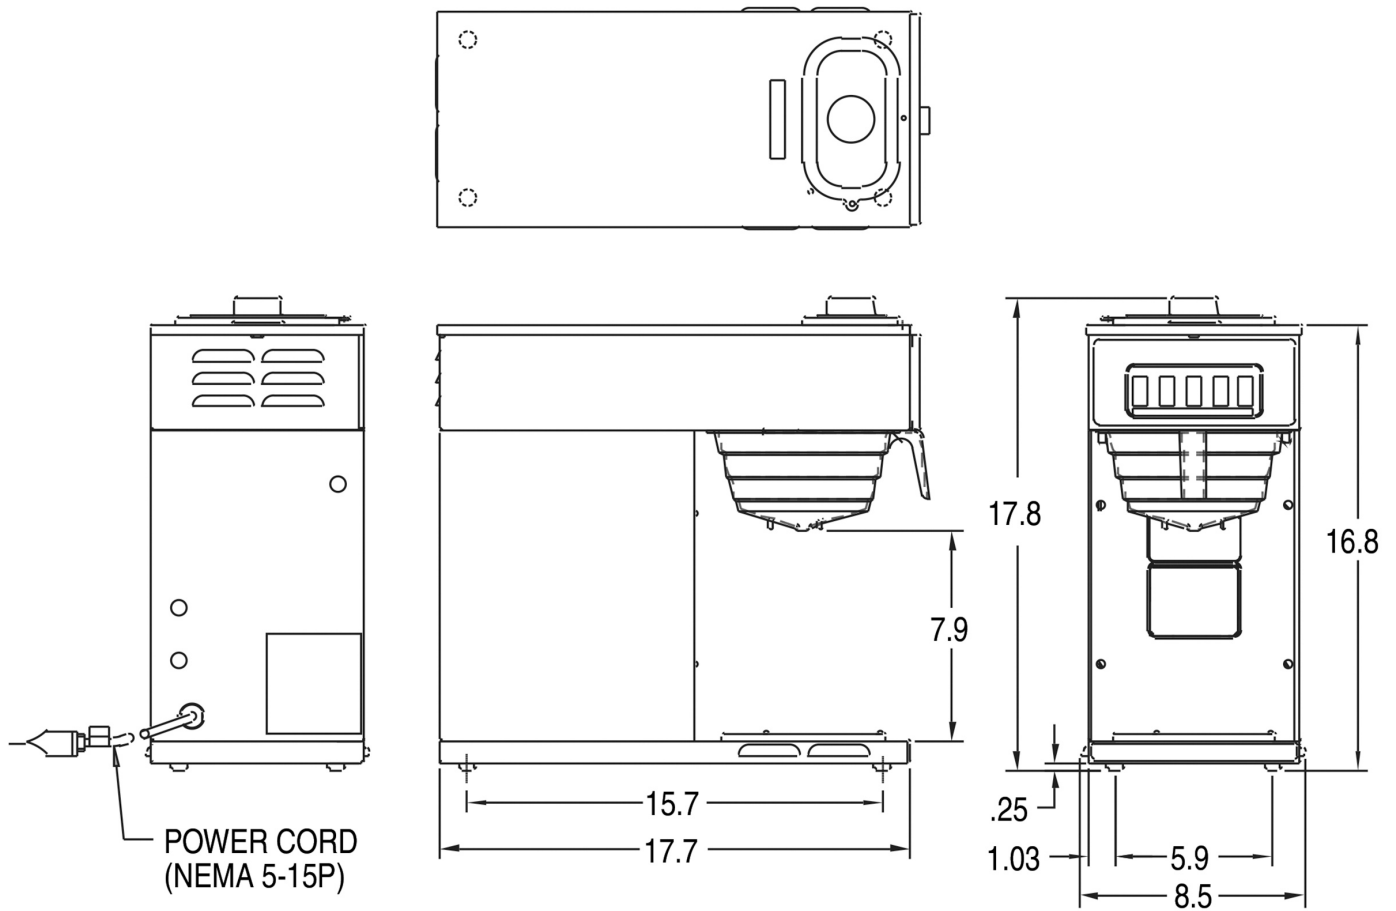

Last Updated:
12/15/2022

	Unit			Shipping				
	Height	Width	Depth	Height	Width	Depth	Weight	Volume
English	17.8 in.	8.0 in.	17.7 in.	-	-	-	-	-
Metric	45.2 cm	20.3 cm	45.0 cm	-	-	-	-	-

BUNN® reserves the right to change specifications and product design without notice. Such revisions do not entitle the buyer to corresponding changes, improvements, additions or replacements for previously purchased equipment. For most current specifications and other info visit bunn.com.

Last Updated:
12/15/2022

VP17-1 (1 Lower Warmer)

Height: 17.3" Width: 8.4" Depth: 18.8"
(43.9cm) (21.3cm) (47.8cm)

- All stainless steel construction
- Pourover brewer requires no plumbing – completely portable
- SplashGard® funnel deflects hot liquids away from the hand
- Servers not included unless otherwise noted