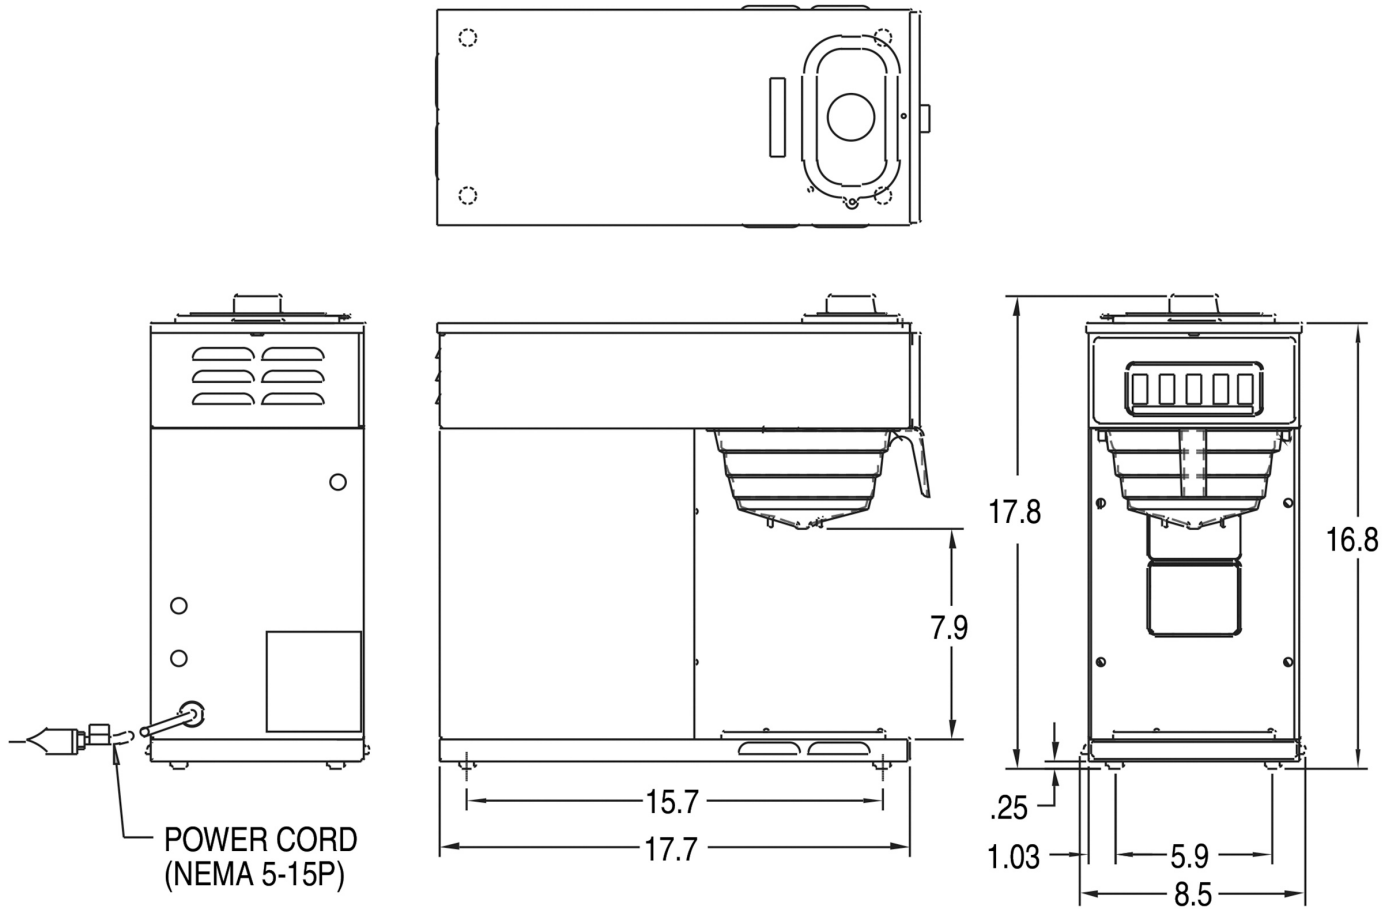

Last Updated:
12/15/2022

	Unit			Shipping				
	Height	Width	Depth	Height	Width	Depth	Weight	Volume
English	17.3 in.	8.4 in.	18.8 in.	23.8 in.	12.5 in.	26.5 in.	-	4.566 ft ³
Metric	43.9 cm	21.3 cm	47.8 cm	60.3 cm	31.8 cm	67.4 cm	-	0.129 m ³