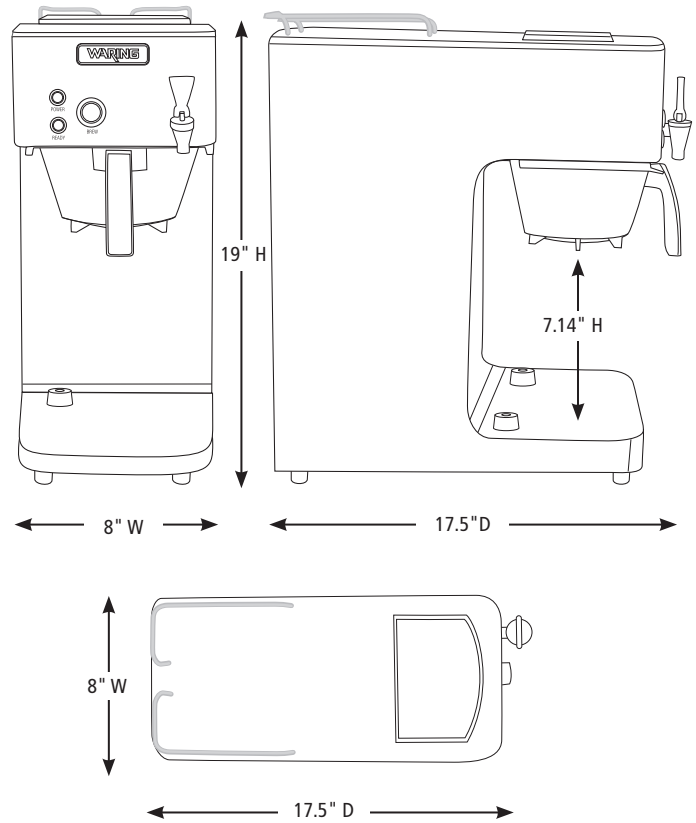

DIMENSIONS

Out of Box Weight: 22 lb.

ORDERING INFORMATION	#STD. PKG.	GIFTBOX WEIGHT	CUBIC FEET	BOX DIMENSIONS D X W X H	UPC	CASE PKG.	MC WEIGHT	MC DIMENSIONS D X W X H	MBC
WCM50P – Automatic Coffee Brewer	1	22	2.83	22.875" x 10.25" x 20.75"	040072089183	1	25.11	23.5" x 11" x 22"	10040072089180