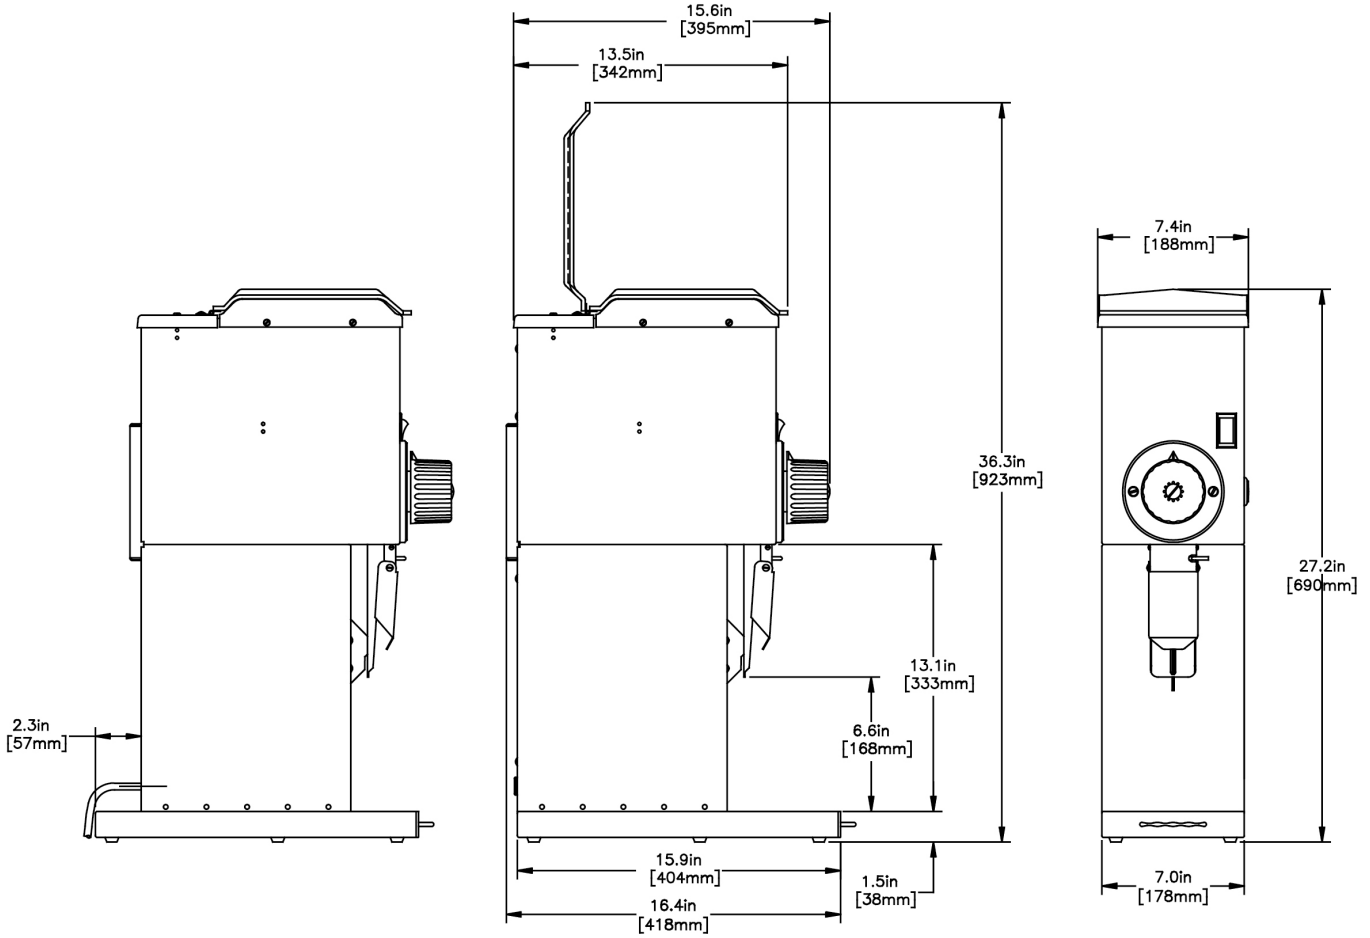

Last Updated:
03/22/2021

Unit			Shipping					
	Height	Width	Depth	Height	Width	Depth	Weight	Volume
English	27.2 in.	7.4 in.	17.2 in.	31.4 in.	11.8 in.	21.1 in.	-	4.507 ft ³
Metric	69.1 cm	18.8 cm	43.7 cm	79.7 cm	29.8 cm	53.7 cm	-	0.128 m ³