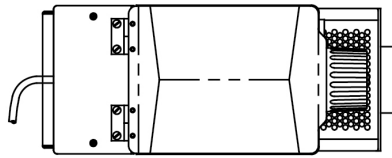

Plumbing Requirements

PSI	kPa	Fitting Supplied	Water Flow Required (GPM)
-	-	-	-

CAD Drawings

2D	Revit	KLC
●		

BUNN® reserves the right to change specifications and product design without notice. Such revisions do not entitle the buyer to corresponding changes, improvements, additions or replacements for previously purchased equipment. For most current specifications and other info visit bunn.com.

Last Updated:
03/22/2021

Unit			Shipping					
	Height	Width	Depth	Height	Width	Depth	Weight	Volume
English	27.2 in.	7.4 in.	17.2 in.	31.4 in.	11.8 in.	21.1 in.	-	4.507 ft ³
Metric	69.1 cm	18.8 cm	43.7 cm	79.7 cm	29.8 cm	53.7 cm	-	0.128 m ³