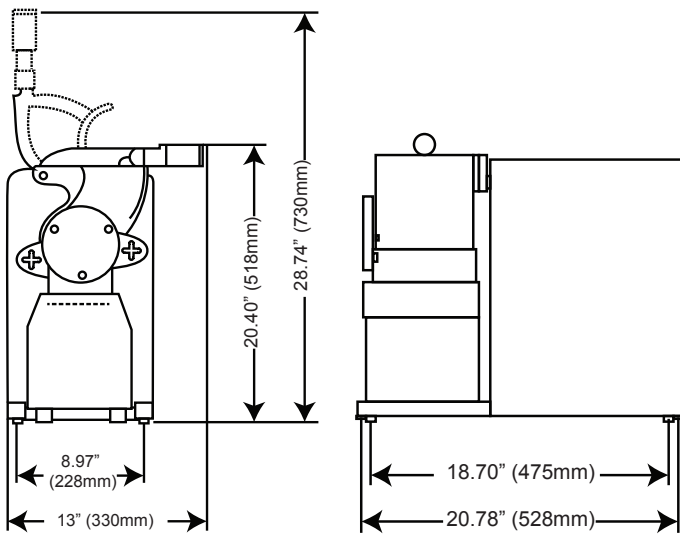

Product Dimensions

TECHNICAL SPECIFICATION		
ITEM NUMBER	11407	19921
MODEL	GR-IT-1491	GR-IT-1491-B
POWER	2 HP / 1.49 kW	2 HP / 1.49 kW
GRATER REVOLUTION	1400 RPM	1400 RPM
BRAKE MOTOR	NO	YES
MOUTH DIMENSION	3.75" x 7.5 / 95.25 x 190.5mm	3.75" x 7.5 / 95.25 x 190.5mm
ELECTRICAL	220V/60Hz/1Ph	220V/60Hz/1Ph
WEIGHT	74 lbs. / 33.56 kg	74 lbs. / 33.56 kg
PACKAGING WEIGHT	86 lbs. / 39 kg	86 lbs. / 39 kg
DIMENSIONS (DWH)	20.78" x 13" x 20.5" / 528 x 330 x 518mm	20.78" x 13" x 20.5" / 528 x 330 x 518mm
PACKAGING DIMENSIONS	30" x 26" x 24" / 762 x 660 x 609mm	30" x 26" x 24" / 762 x 660 x 609mm