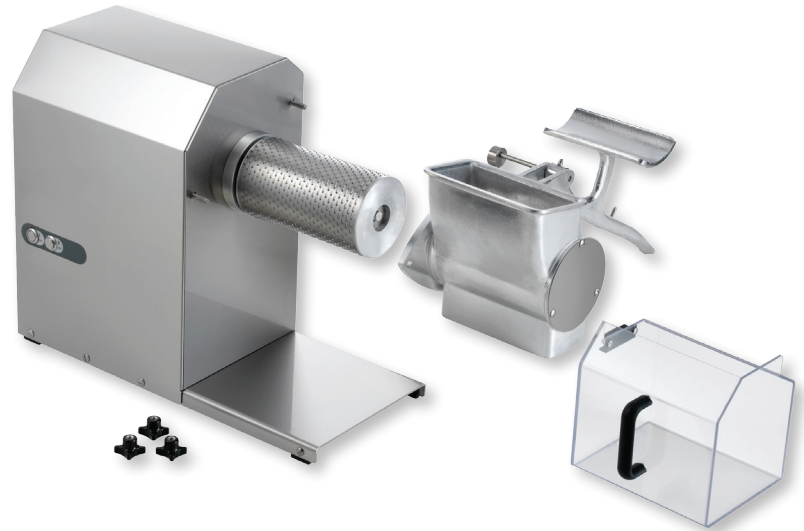

SERVING THE FOOD INDUSTRY SINCE 1951

HEAVY-DUTY COMMERCIAL CHEESE GRATERS

Model: GR-IT-1491
Item: 11407

Model: GR-IT-1491-B
Item: 19921

2-HP European Heavy-duty Cheese Graters for Hard Cheese

These heavy-duty models allow for easy grating of hard cheese and stale breads. Designed to be suitable for small to medium applications. All models are equipped with a microswitch.

LIMITED WARRANTY
PARTS AND LABOR

Authorized Dealer

SERVING THE FOOD INDUSTRY SINCE 1951

These Heavy-duty Cheese Grater comes with a transparent plexiglas container for a better view of the processed cheese. The aluminum head and stainless steel drum are easily removed without tools that allows for easy cleaning. Self cooled motor for high performance and continuous use.

Product Dimensions

TECHNICAL SPECIFICATION		
ITEM NUMBER	11407	19921
MODEL	GR-IT-1491	GR-IT-1491-B
POWER	2 HP / 1.49 kW	2 HP / 1.49 kW
GRATER REVOLUTION	1400 RPM	1400 RPM
BRAKE MOTOR	NO	YES
MOUTH DIMENSION	3.75" x 7.5 / 95.25 x 190.5mm	3.75" x 7.5 / 95.25 x 190.5mm
ELECTRICAL	220V/60Hz/1Ph	220V/60Hz/1Ph
WEIGHT	74 lbs. / 33.56 kg	74 lbs. / 33.56 kg
PACKAGING WEIGHT	86 lbs. / 39 kg	86 lbs. / 39 kg
DIMENSIONS (DWH)	20.78" x 13" x 20.5" / 528 x 330 x 518mm	20.78" x 13" x 20.5" / 528 x 330 x 518mm
PACKAGING DIMENSIONS	30" x 26" x 24" / 762 x 660 x 609mm	30" x 26" x 24" / 762 x 660 x 609mm