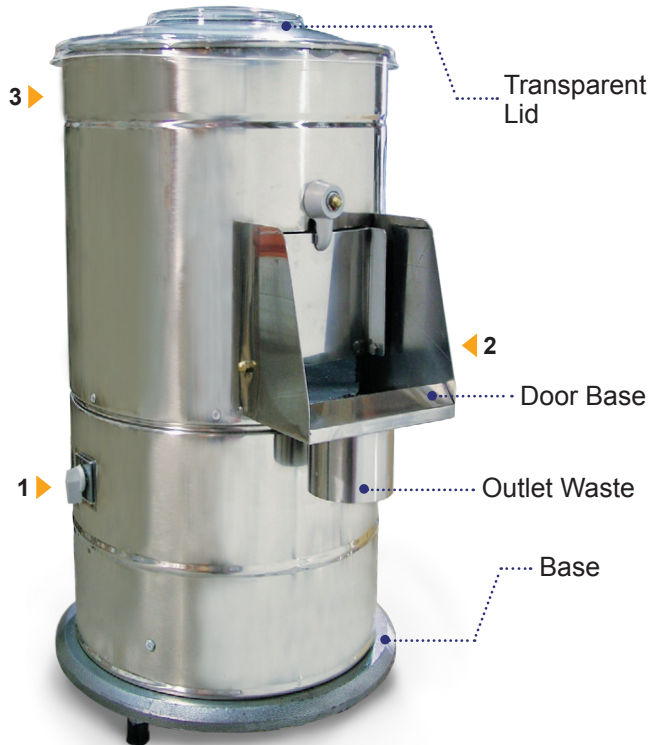

SERVING THE FOOD INDUSTRY SINCE 1951

1/2-HP HEAVY-DUTY ELITE POTATO PEELER

Item: 13443

Model: PE-BR-0010

PEEL POTATOES THE FASTER WAY

The Omcan 22-lbs/10-kg peeler is designed to quickly peel potatoes with little waste. Stainless steel construction makes cleaning easy and fast.

Authorized Dealer

FOOD EQUIPMENT

1/2-HP HEAVY-DUTY ELITE POTATO PEELER

MAIN COMPONENTS

On/Off Switch

Bolt & Door

Water Inlet - 3/4" Pipe

TECHNICAL SPECIFICATION

ITEM NUMBER	13443
MODEL	PE-BR-0010
POWER	0.5 HP / 0.37 kW
CAPACITY	22 lbs./ 10 kg
OUTPUT (APPROX.)	440 lbs./199.6 kg per hr.
ELECTRICAL	110V/60/1
WEIGHT	75 lbs./ 34 kg
PACKAGING WEIGHT	82 lbs./ 37 kg
DIMENSIONS (DWH)	22.8" x 19" x 28" / 580 x 483 x 711 mm
PACKAGING DIMENSIONS	25" x 21" x 34" / 635 x 533 x 863 mm