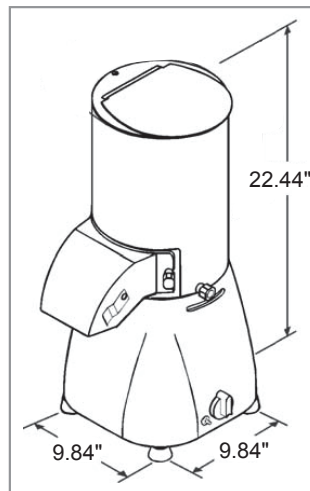

Detail images of Model GR-IT-0080

TECHNICAL SPECIFICATIONS

ITEM NUMBER	11411	*23865
MODEL	GR-IT-0080	GR-IT-0080-S
HORSEPOWER	1.5 HP	
ELECTRICAL	110 V / 60 / 1	
WEIGHT	75-660 RPM	
GROSS WEIGHT	20 kg. / 44 lbs.	
DIMENSIONS (DWH)	9.84" x 9.84" x 22.44" / 25cm x 25cm x 57cm	
GROSS DIMENSIONS	13" x 22" x 24.5" / 33cm x 56cm x 62cm	