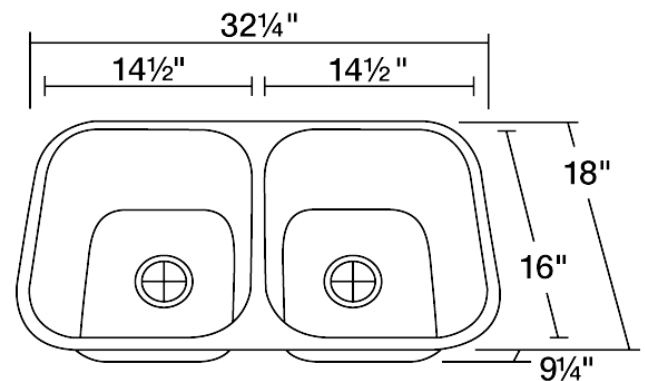

PA8123

Double Bowl Undermount Stainless Steel Sink

The PA8123 is part of our new line of economically-priced sinks. It is constructed from 18 gauge, 304 grade stainless steel. The surface has a brushed satin finish to help mask small scratches that occur over time and will keep this sink looking beautiful for years. The overall dimensions of the PA8123 are 32 1/4" x 18" x 9 1/4" and a 33" minimum cabinet size is required. The PA8123 has a cutout template included with purchase. Also included with this sink is a 3 1/2" center drain. This sink is fully insulated and comes with sound dampening pads. As always, our stainless steel sinks are covered under a limited lifetime warranty for as long as you own the sink.

Tech Specs

- 16- or 18-Gauge Steel Available
- Certified High-Quality 304 Stainless Steel
- Brushed Satin Finish
- Center Drain
- Thick Sound Dampener Rubber Pad
- Fully Insulated
- One-Piece Construction
- Lifetime Warranty

Dimensions

Accessories Available