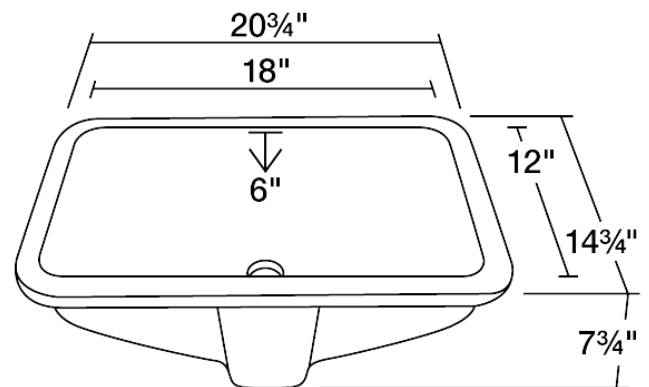

### Rectangular Porcelain Sink

The P3191UW porcelain undermount sink is made from true vitreous china which is triple glazed and triple fired to ensure your sink is durable and strong. Undermounting a bathroom sink creates a sleek look and allows for more space on your countertop. The overall dimensions for the P3191UW are 20 3/4" x 14 3/4" x 7 3/4" and requires a 24" minimum cabinet size. Pop-up drains in a variety of finishes are available with this sink model. As always, our porcelain sinks are covered under a limited lifetime warranty for as long as you own the sink.

### Dimensions