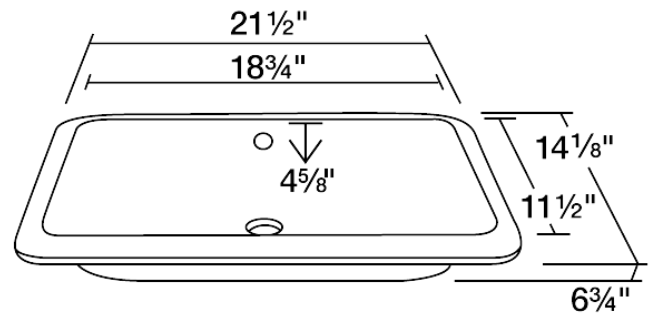

## Rectangular Bathroom Sink

This sink is part of our new line of economically-priced sinks that adhere to the Americans with Disabilities (ADA) guidelines. The P2181UW is designed to be safer, easier to use, and more comfortable for individuals with disabilities or limited mobility. It is a white, rectangular-shaped porcelain undermount sink made from true vitreous china, which is triple glazed and triple fired to ensure your sink is strong and durable. Undermounting a bathroom sink creates a sleek look and allows for more space on your countertop. The overall dimensions for the P2181UW are 21 1/2" x 14 1/8" x 6 3/4" and requires a 24" minimum cabinet size. Pop-up drains in a variety of finishes are available with this sink model. As always, our porcelain sinks are covered under a limited lifetime warranty for as long as you own the sink.

### Tech Specs

- Undermount Installation
- 24" Minimum Cabinet Size
- True Vitreous China
- Multiple Colors Available
- Cardboard Cutout Template Included
- Installation Hardware Included
- cUPC Certified (Uniform Plumbing Code)
- Lifetime Warranty
- ADA Compliant

### Dimensions