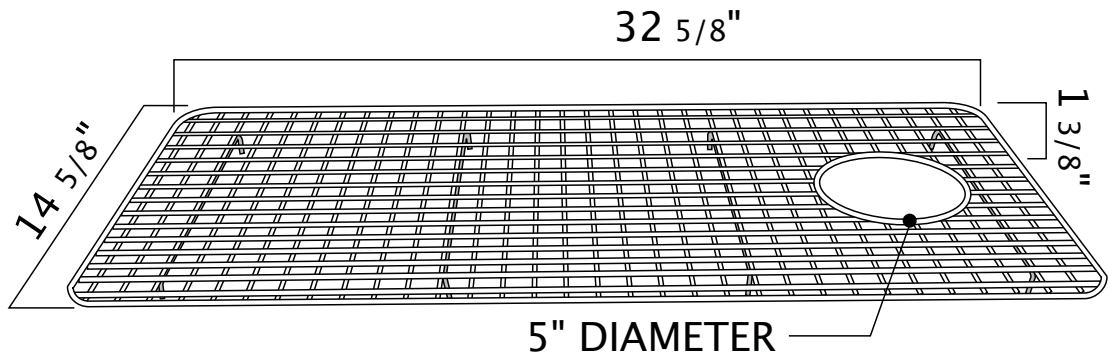

WARRANTY

- One Year on Manufacturer defects

Consult your local ROHL showroom for additional information and specifications. For complete warranty details and a list of showrooms, go to www.rohlhome.com.