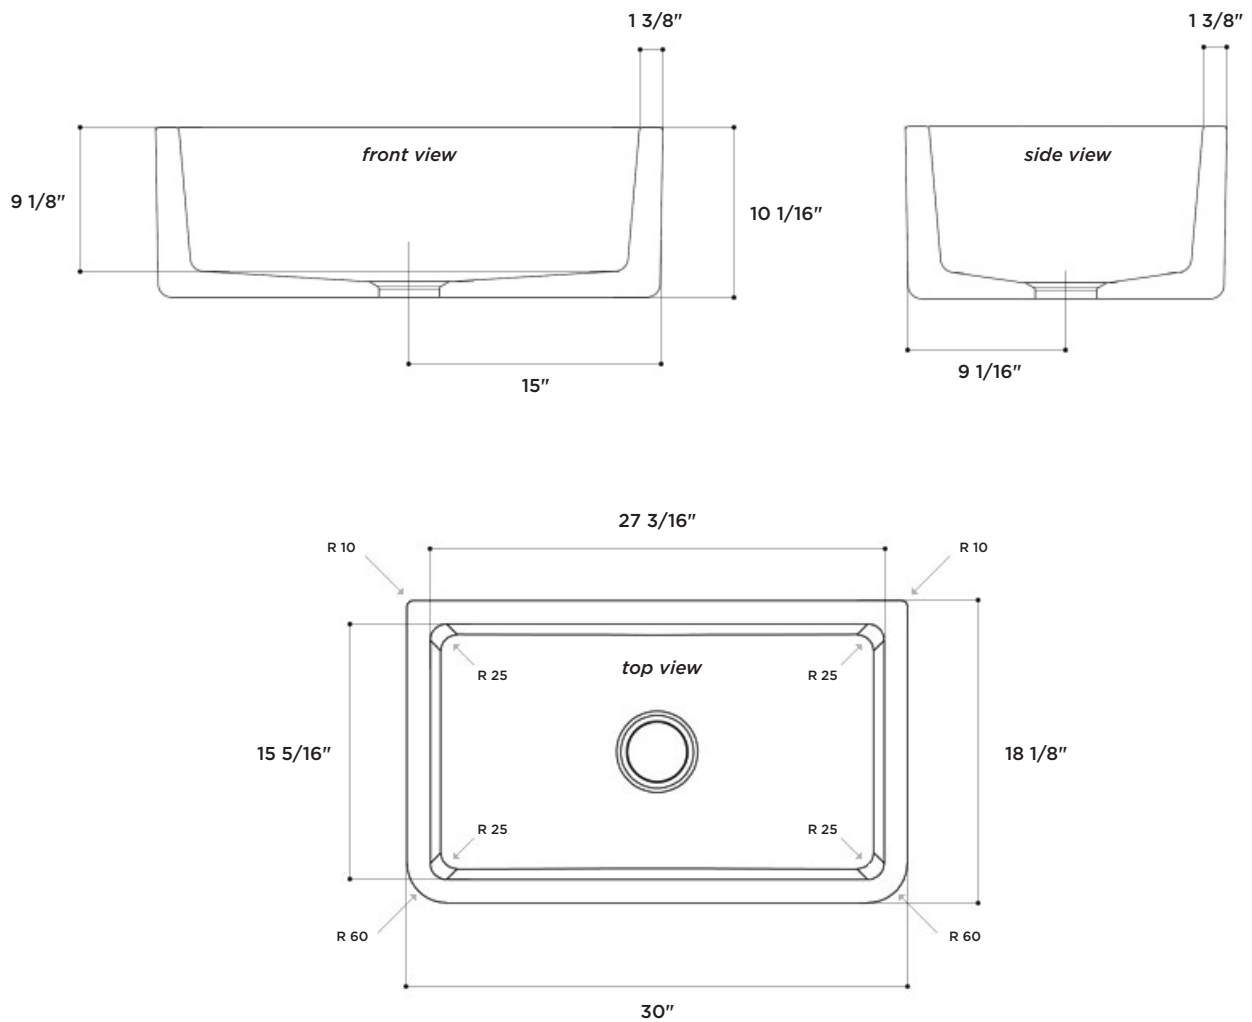

LATOSCANA
by Pairei

MADE IN ITALY

Reversible Fireclay Farmhouse Sink LFS3018

PLEASE NOTE

Due to the nature of fireclay products, the given dimensions may vary. We recommend that the cabinet maker wait until the sink is on hand before making any cabinetry or counter tops. While Latoscana endeavors to provide accurate information, all dimensions are nominal, cannot be guaranteed, and are subject to change.