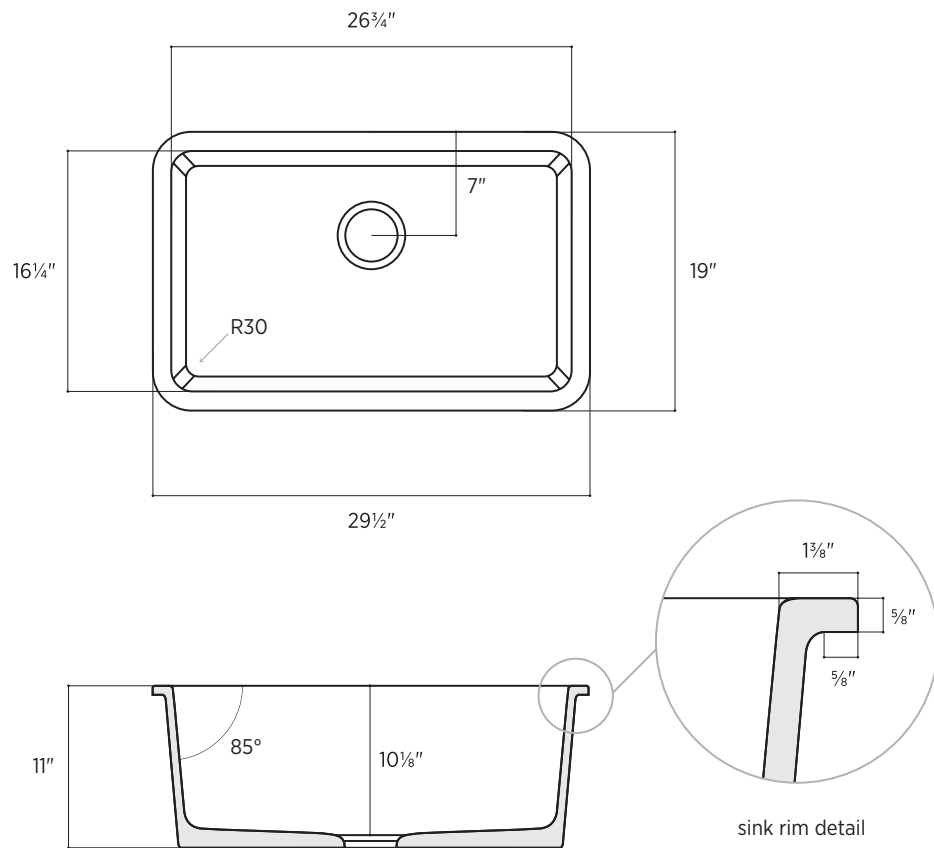

LATOSCANA
by Pairi

..... MADE IN ITALY .....

Fireclay Drop-in/Undermount Sink LUM3019W

PLEASE NOTE

Due to the nature of fireclay products, the given dimensions may vary. We recommend that the cabinet maker wait until the sink is on hand before making any cabinetry or counter tops. While Latoscana endeavors to provide accurate information, all dimensions are nominal, cannot be guaranteed, and are subject to change.