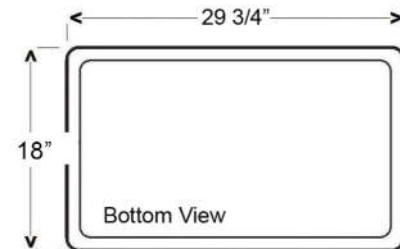

**30" DELIA SINGLE
BOWL FARMER SINK**

Cat. No
FS30CD

Top: 29-³/₄" W, 18" D
Base: 29-³/₄" W, 18" D
H: 10"

Features:

- ▶ Constructed of Fireclay
- ▶ Center drain
- ▶ Single Bowl
- ▶ Accommodates 3-¹/₂" drain
- ▶ Flange extension not needed
- ▶ Finished on all 4 sides

Finish:
WH White

Compliance Certification
Meets or exceeds the following specifications: ASME 112.19.2.2018 for fine fire clay for durability.

Interior Bowl Dimensions:

Basin Interior: 27-¹/₂" X 15-³/₄"

Basin Depth: 8-¹/₂"

Dimensions of fixture are nominal and may vary within the range of tolerances established by ANSI Standard A112.19.2.2018. Dimensions and specifications subject to change without notice.