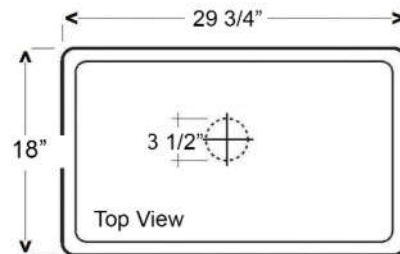

**30" DELIA SINGLE
BOWL FARMER SINK**

Cat. No
FS30CD

Top: 29-³/₄" W, 18" D
Base: 29-³/₄" W, 18" D
H: 10"

Features:

- ▶ Constructed of Fireclay
- ▶ Center drain
- ▶ Single Bowl
- ▶ Accommodates 3-¹/₂" drain
- ▶ Flange extension not needed
- ▶ Finished on all 4 sides

Finish:
WH White

Compliance Certification
Meets or exceeds the following specifications: ASME 112.19.2.2018 for fine fire clay for durability.

Interior Bowl Dimensions:

Basin Interior: 27-¹/₂" X 15-³/₄"

Basin Depth: 8-¹/₂"

Dimensions of fixture are nominal and may vary within the range of tolerances established by ANSI Standard A112.19.2.2018. Dimensions and specifications subject to change without notice.