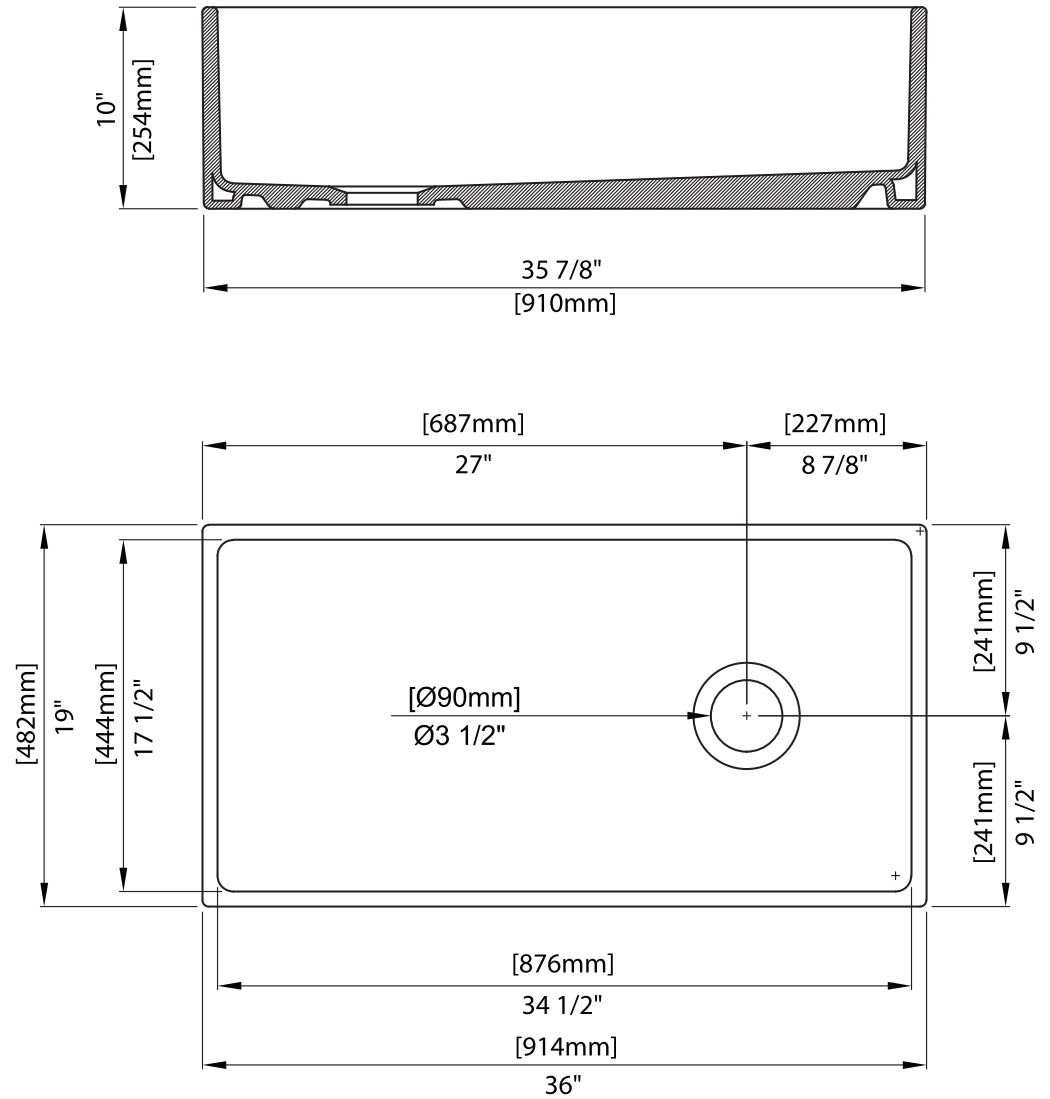

# Crestwood<sup>TM</sup>

Fireclay Sinks

CW-MOD-36

### Installation Note:

Fireclay sinks are artisan crafted and fired at very high temperatures. Dimensions will vary. Please wait until receiving the sink to fabricate cabinetry and countertops.