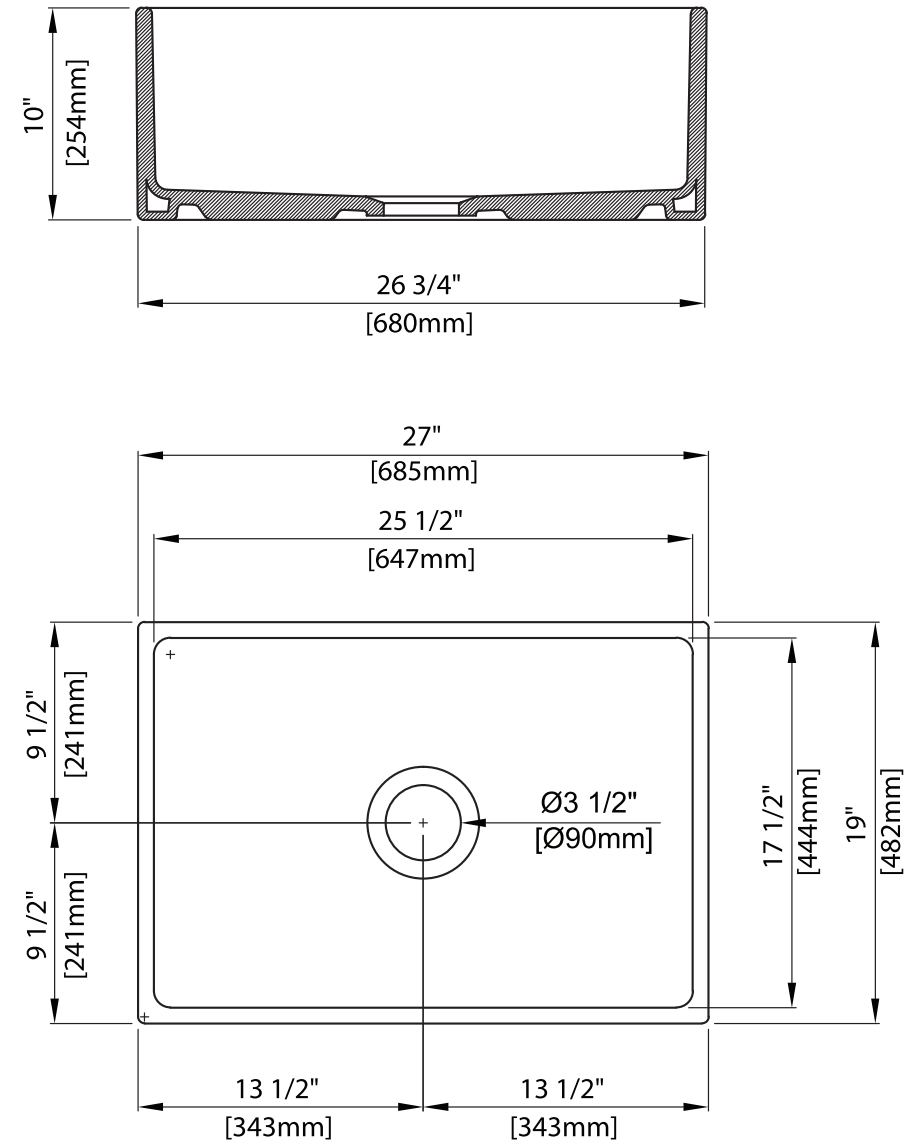

CrestwoodTM

Fireclay Sinks

CW-MOD-27

Installation Note:

Fireclay sinks are artisan crafted and fired at very high temperatures. Dimensions will vary. Please wait until receiving the sink to fabricate cabinetry and countertops.