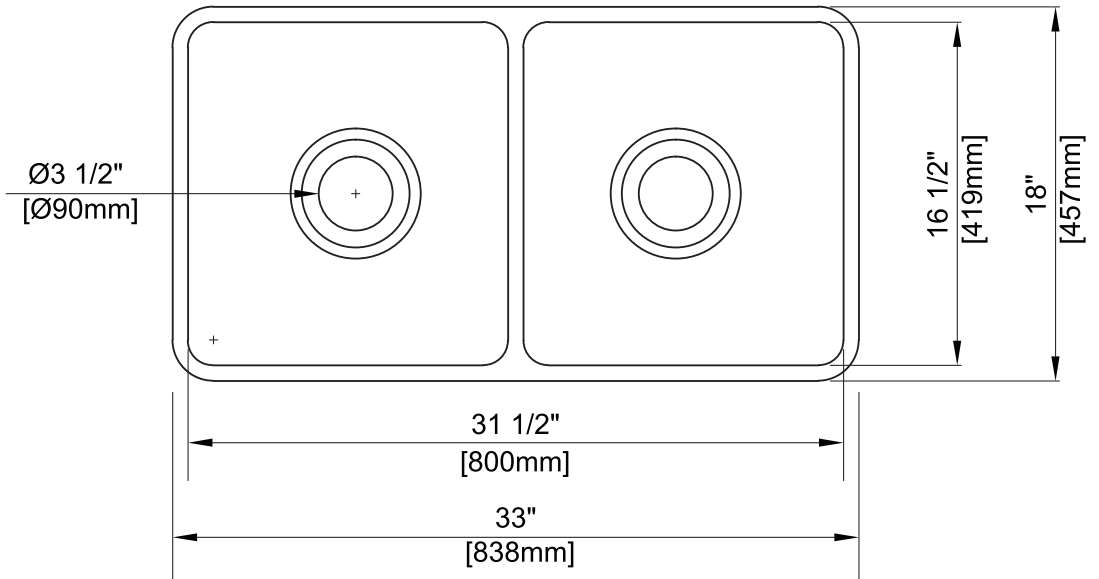

Crestwood[™]

Fireclay Sinks

CW-CL-332-DBL

Installation Note:

Fireclay sinks are artisan crafted and fired at very high temperatures. Dimensions will vary. Please wait until receiving the sink to fabricate cabinetry and countertops.