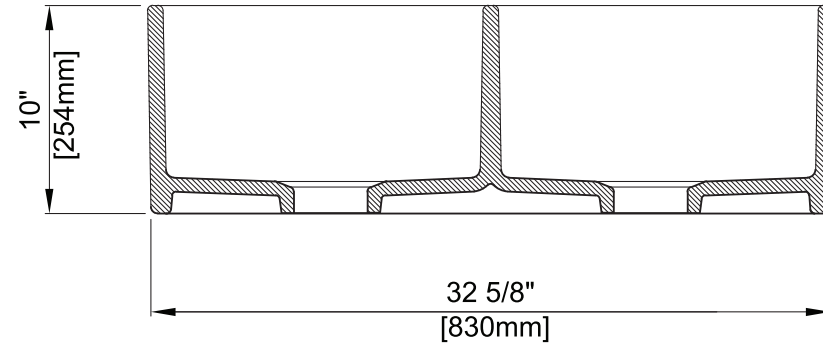

Crestwood[™]

Fireclay Sinks

CW-CL-332-DBL

Installation Note:

Fireclay sinks are artisan crafted and fired at very high temperatures. Dimensions will vary. Please wait until receiving the sink to fabricate cabinetry and countertops.