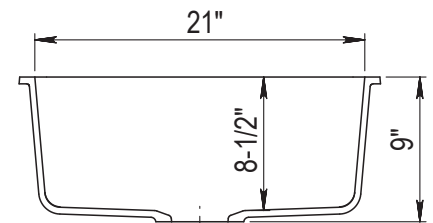

Undermount clips sold separately.
DXF cutout templates are available online.

AVAILABLE COLORS

Shown in White

DIMENSIONS

Specifications and dimensions are not guaranteed and are subject to change without notice.

OVERALL
23" x 18"

BOWL
DEPTH
8½"

DRAIN
DIAMETER
3-½"

JOB INFORMATION

Job Name: _____

Contact: _____

Date Specified: _____

Specifier: _____