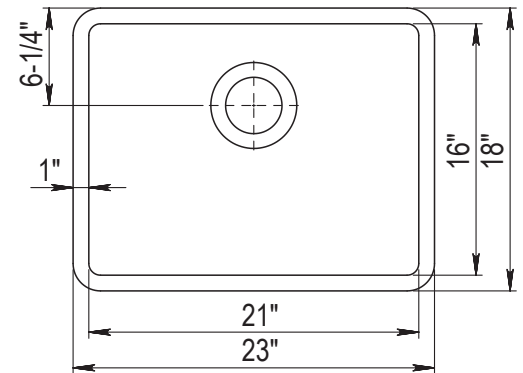

Undermount clips sold separately.
DXF cutout templates are available online.

AVAILABLE COLORS

Shown in White

DIMENSIONS

Specifications and dimensions are not guaranteed and are subject to change without notice.

OVERALL
23" x 18"

BOWL
DEPTH
8½"

DRAIN
DIAMETER
3-½"

JOB INFORMATION

Job Name: _____

Contact: _____

Date Specified: _____

Specifier: _____