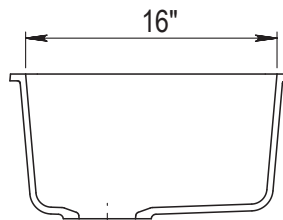

Undermount clips sold separately.
DXF cutout templates are available online.

AVAILABLE COLORS

Shown in White

DIMENSIONS

Specifications and dimensions are not guaranteed and are subject to change without notice.

OVERALL
23" x 18"

BOWL
DEPTH
8½"

DRAIN
DIAMETER
3-½"

JOB INFORMATION

Job Name: _____

Contact: _____

Date Specified: _____

Specifier: _____