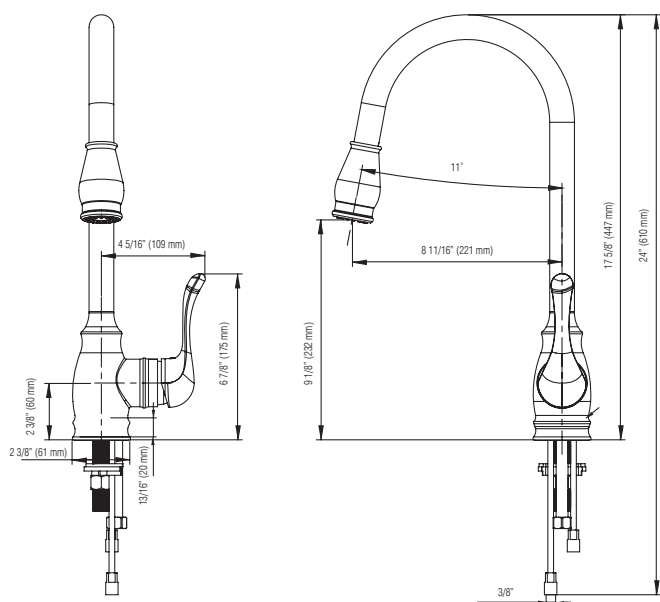

BOCCHI®

BELSENA

PULL-DOWN SPRAY KITCHEN FAUCET

Product Code

2002 0001

FEATURES

- 35 mm ceramic disc valve cartridge
- Cartridge working life: > 500,000 times
- Lead Free faucet body – contains $\leq 0.25\%$ total lead content by weighted volume
- Maximum flow rate: 1.8 gpm (6.8 l/min) at 72 psi
- Spout length: 8 11/16" (221 mm)
- Spout height: 9 1/8" (232 mm)
- Spout swivels at 360°
- Dual-function pull-down spray with rubber nozzles
- Pull-down spray material: Brass
- Pull-down spray length: 59 1/16" (1,500mm)
- Includes flexible inlet hoses: 19 11/16" (500 mm)
- Meets CalGreen requirements for kitchen faucets

AVAILABLE COLOR / FINISHES

2002 0001 CHROME
2002 0001BN BRUSHED NICKEL
2002 0001ORB OIL-RUBBED BRONZE

OPTIONAL ACCESSORIES

2180 0001 OVAL DECK PLATE
2180 0002 RECTANGULAR DECK PLATE

CODES / STANDARDS

ASME A112.18.1 / CSA B125.1 / NSF 61
/ NSF 372 / AB1954 / DOE – Energy Policy
Act 1992 / CEC – California Energy
Consumption

IMPORTANT: These measurements are subject to change or cancellation. No responsibility is assumed for use of superseded or voided pages. Bocchi reserves the right to make revisions without notice to product specifications.