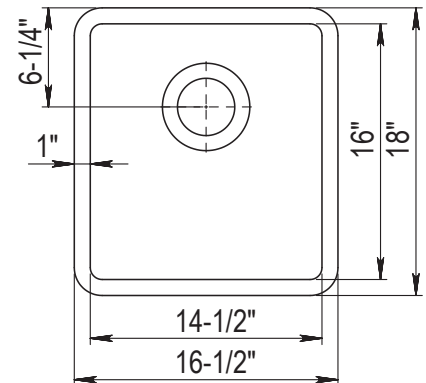

## DIMENSIONS

Specifications and dimensions are not guaranteed and are subject to change without notice.

OVERALL  
16½" x 18"

BOWL  
DEPTH  
8"

DRAIN  
DIAMETER  
3-½"