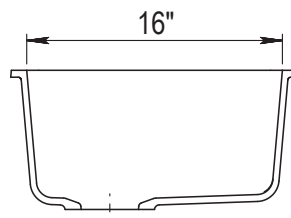

## DIMENSIONS

Specifications and dimensions are not guaranteed and are subject to change without notice.

OVERALL  
16½" x 18"

BOWL  
DEPTH  
8"

DRAIN  
DIAMETER  
3-½"