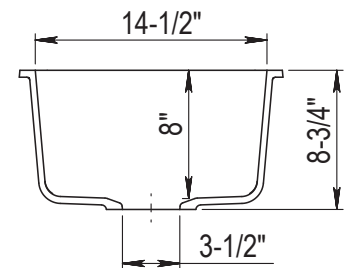

## DIMENSIONS

Specifications and dimensions are not guaranteed and are subject to change without notice.

OVERALL  
16½" x 18"

BOWL  
DEPTH  
8"

DRAIN  
DIAMETER  
3-½"