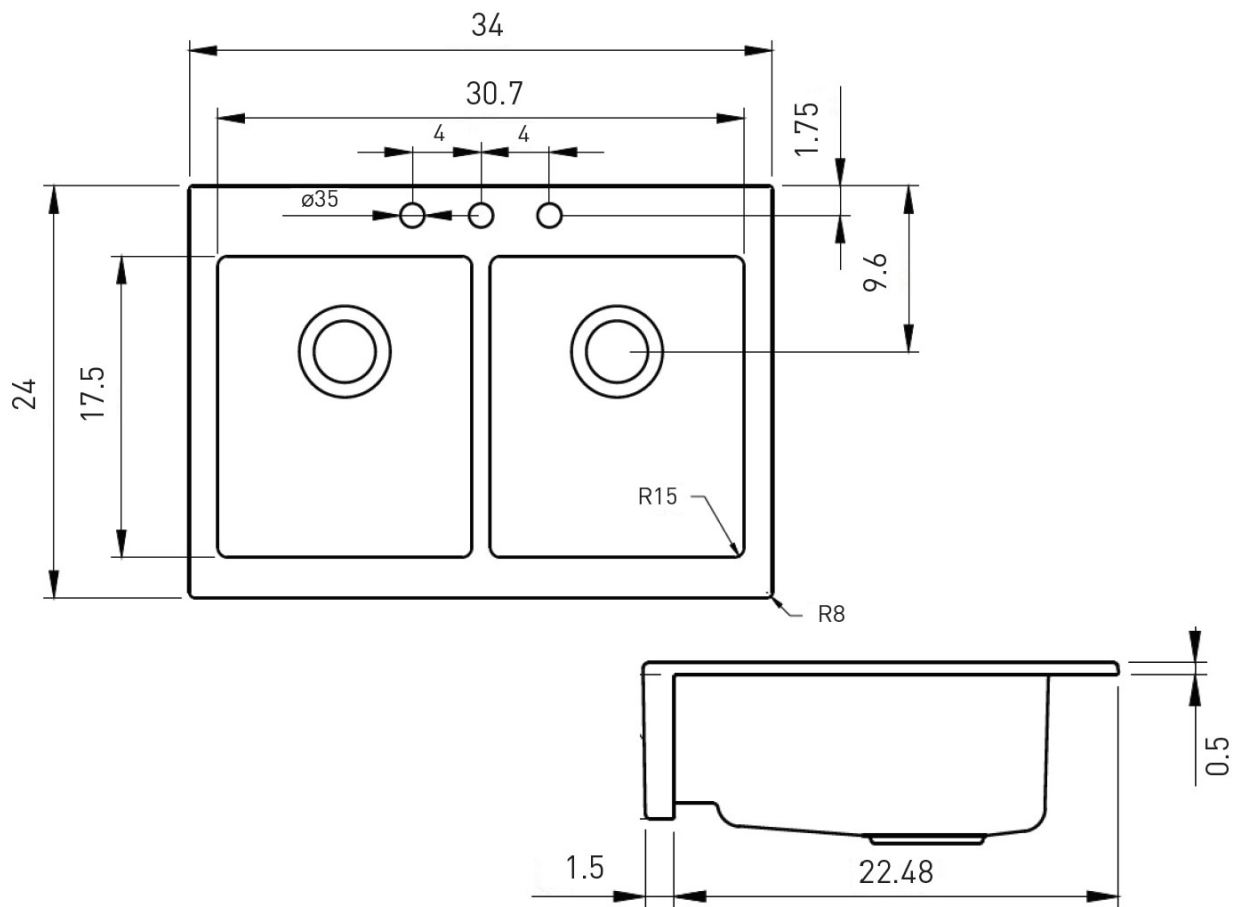

NOTES:

Refer to installation instructions supplied with kitchen sink for undermount, countertop or above counter custom installations.

Due to the fireclay process, dimensions may vary. Please use the actual sink that you will be installing in order to determine the cutout dimensions for your countertop.

CAUTION: Sink is heavy! Installer must provide adequate reinforcement for all load-bearing supports in accordance with installation instructions supplied with kitchen sink.

Fittings not included with fixture and must be ordered separately.

IMPORTANT: Dimensions of fixtures are nominal and may vary within the range of tolerance established by ANSI standards. These measurements are subject to change or cancellation. No responsibility is assumed for use of superseded or voided pages.