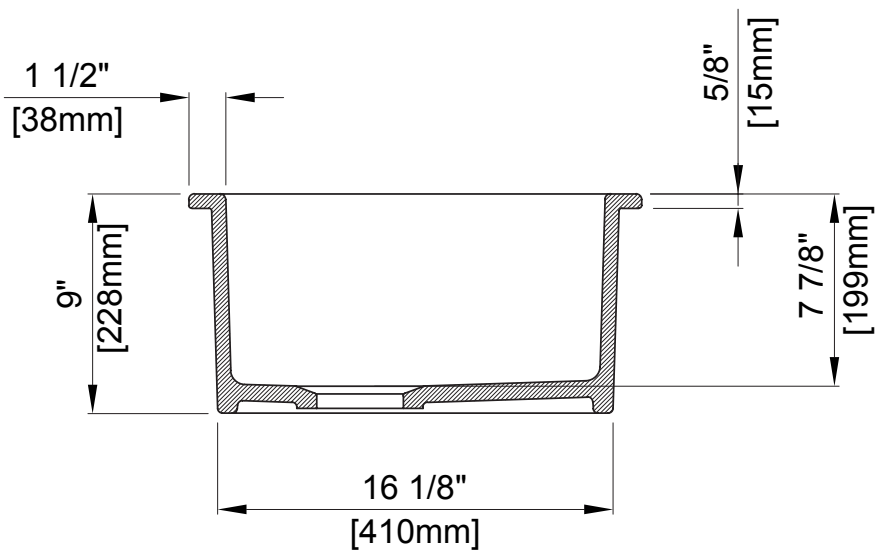

NOTES:

Refer to installation instructions supplied with kitchen sink for undermount, countertop or above counter custom installations.

Due to the fireclay process, dimensions may vary. Please use the actual sink that you will be installing in order to determine the cutout dimensions for your countertop.

CAUTION: Sink is heavy! Installer must provide adequate reinforcement for all load-bearing supports in accordance with installation instructions supplied with kitchen sink.

Fittings not included with fixture and must be ordered separately.

IMPORTANT: Dimensions of fixtures are nominal and may vary within the range of tolerance established by ANSI standards. These measurements are subject to change or cancellation. No responsibility is assumed for use of superseded or voided pages.