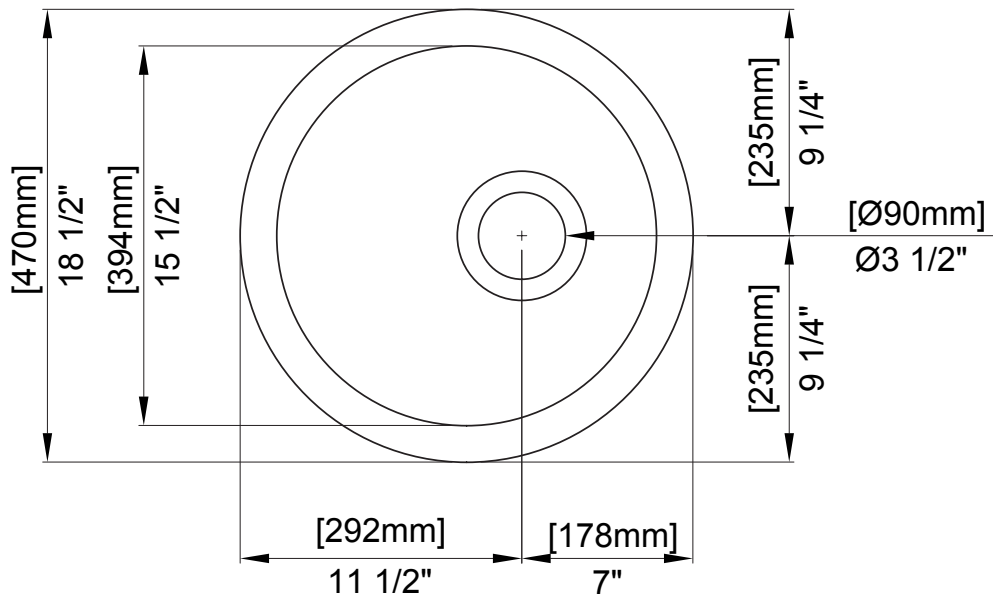

NOTES:

Refer to installation instructions supplied with kitchen sink for undermount, countertop or above counter custom installations.

Due to the fireclay process, dimensions may vary. Please use the actual sink that you will be installing in order to determine the cutout dimensions for your countertop.

CAUTION: Sink is heavy! Installer must provide adequate reinforcement for all load-bearing supports in accordance with installation instructions supplied with kitchen sink.

Fittings not included with fixture and must be ordered separately.

IMPORTANT: Dimensions of fixtures are nominal and may vary within the range of tolerance established by ANSI standards. These measurements are subject to change or cancellation. No responsibility is assumed for use of superseded or voided pages.